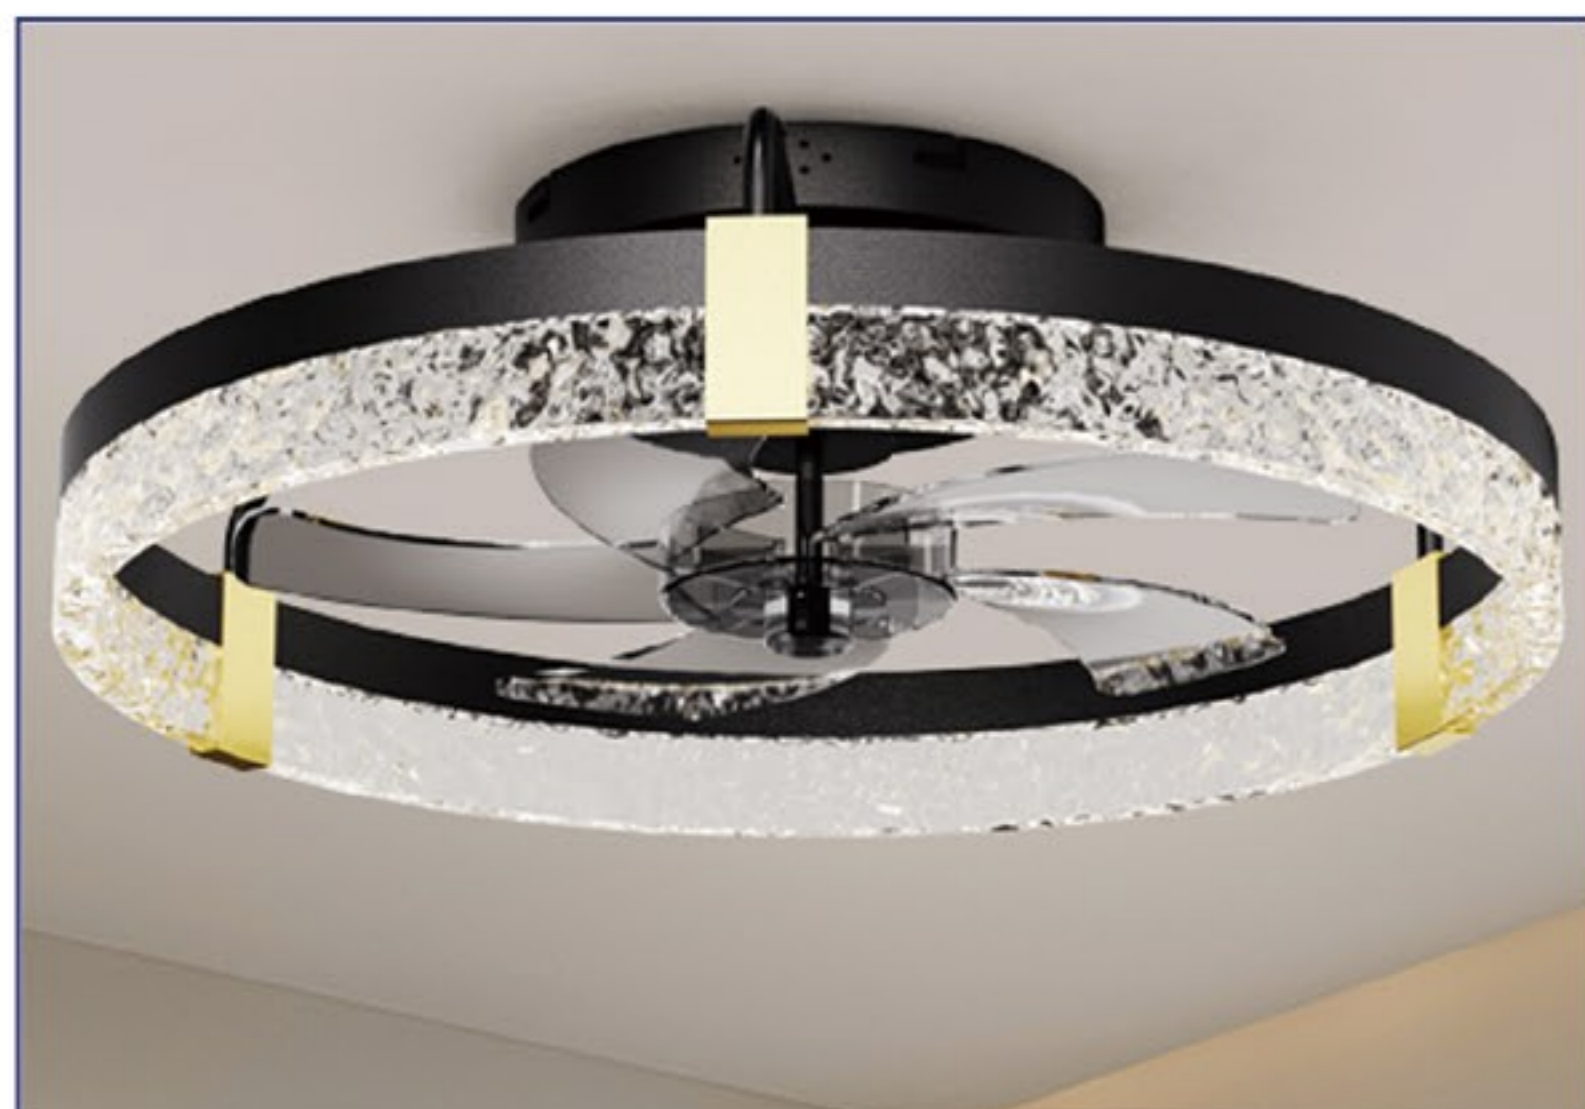

HSF-WS027
P31