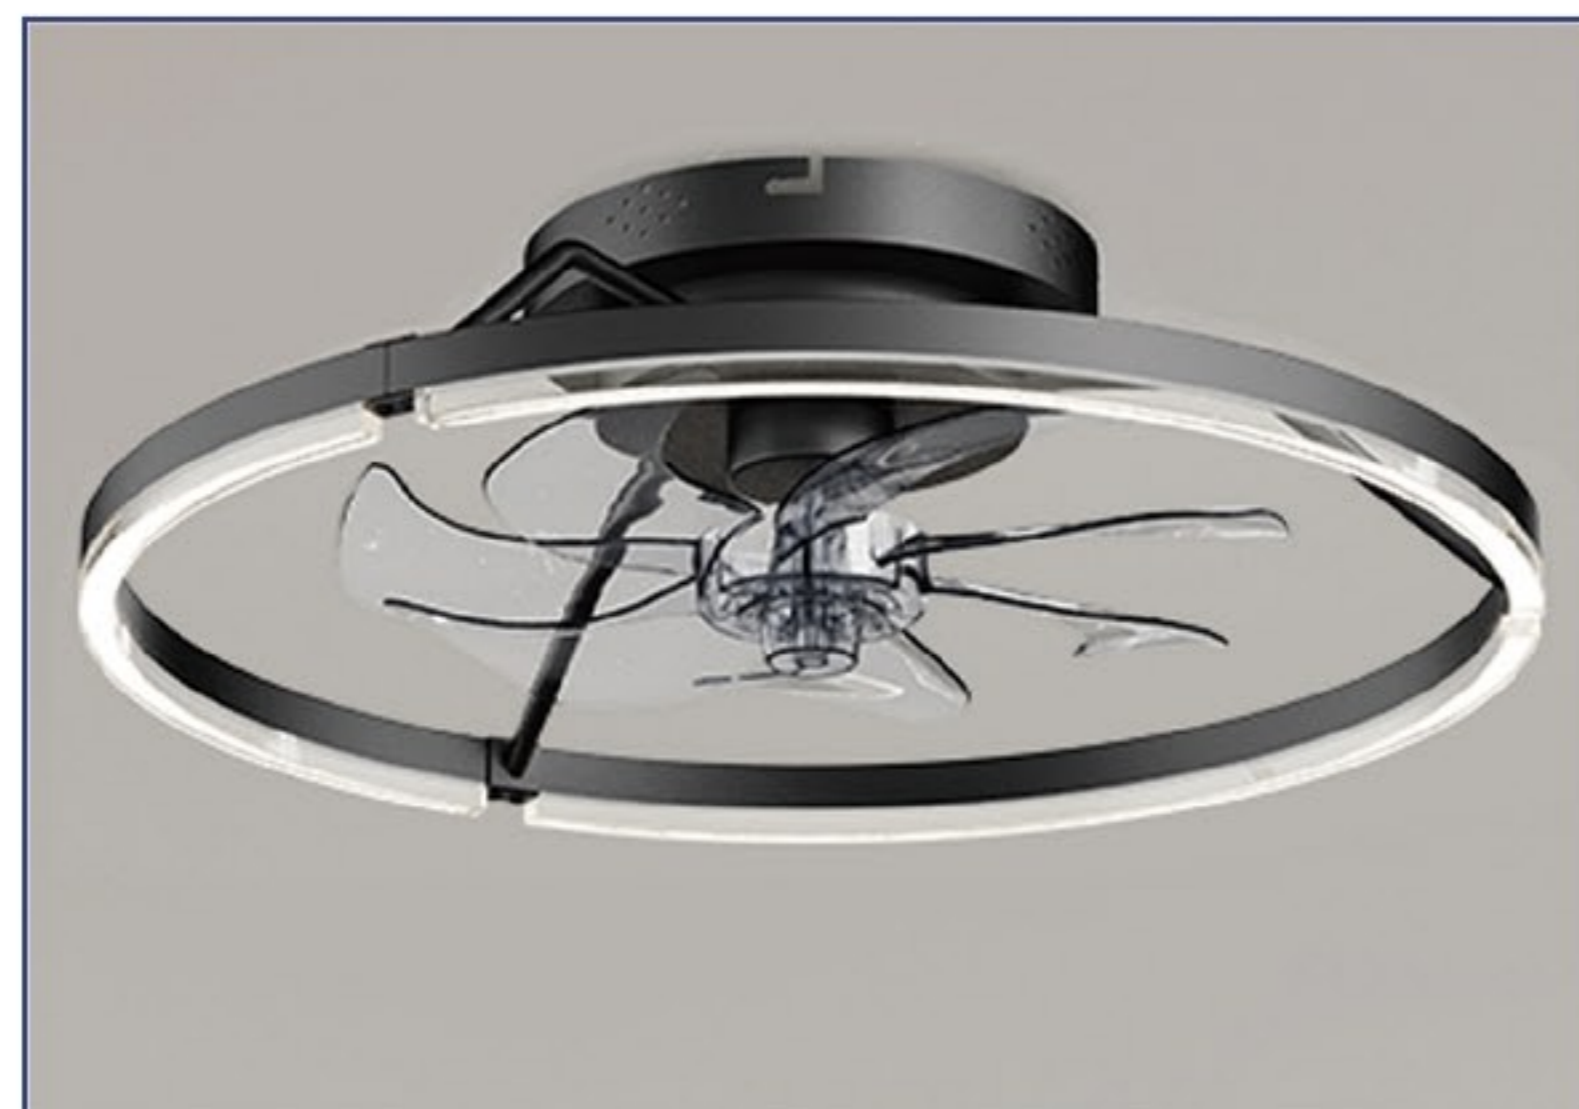

HSF-WS028
P32