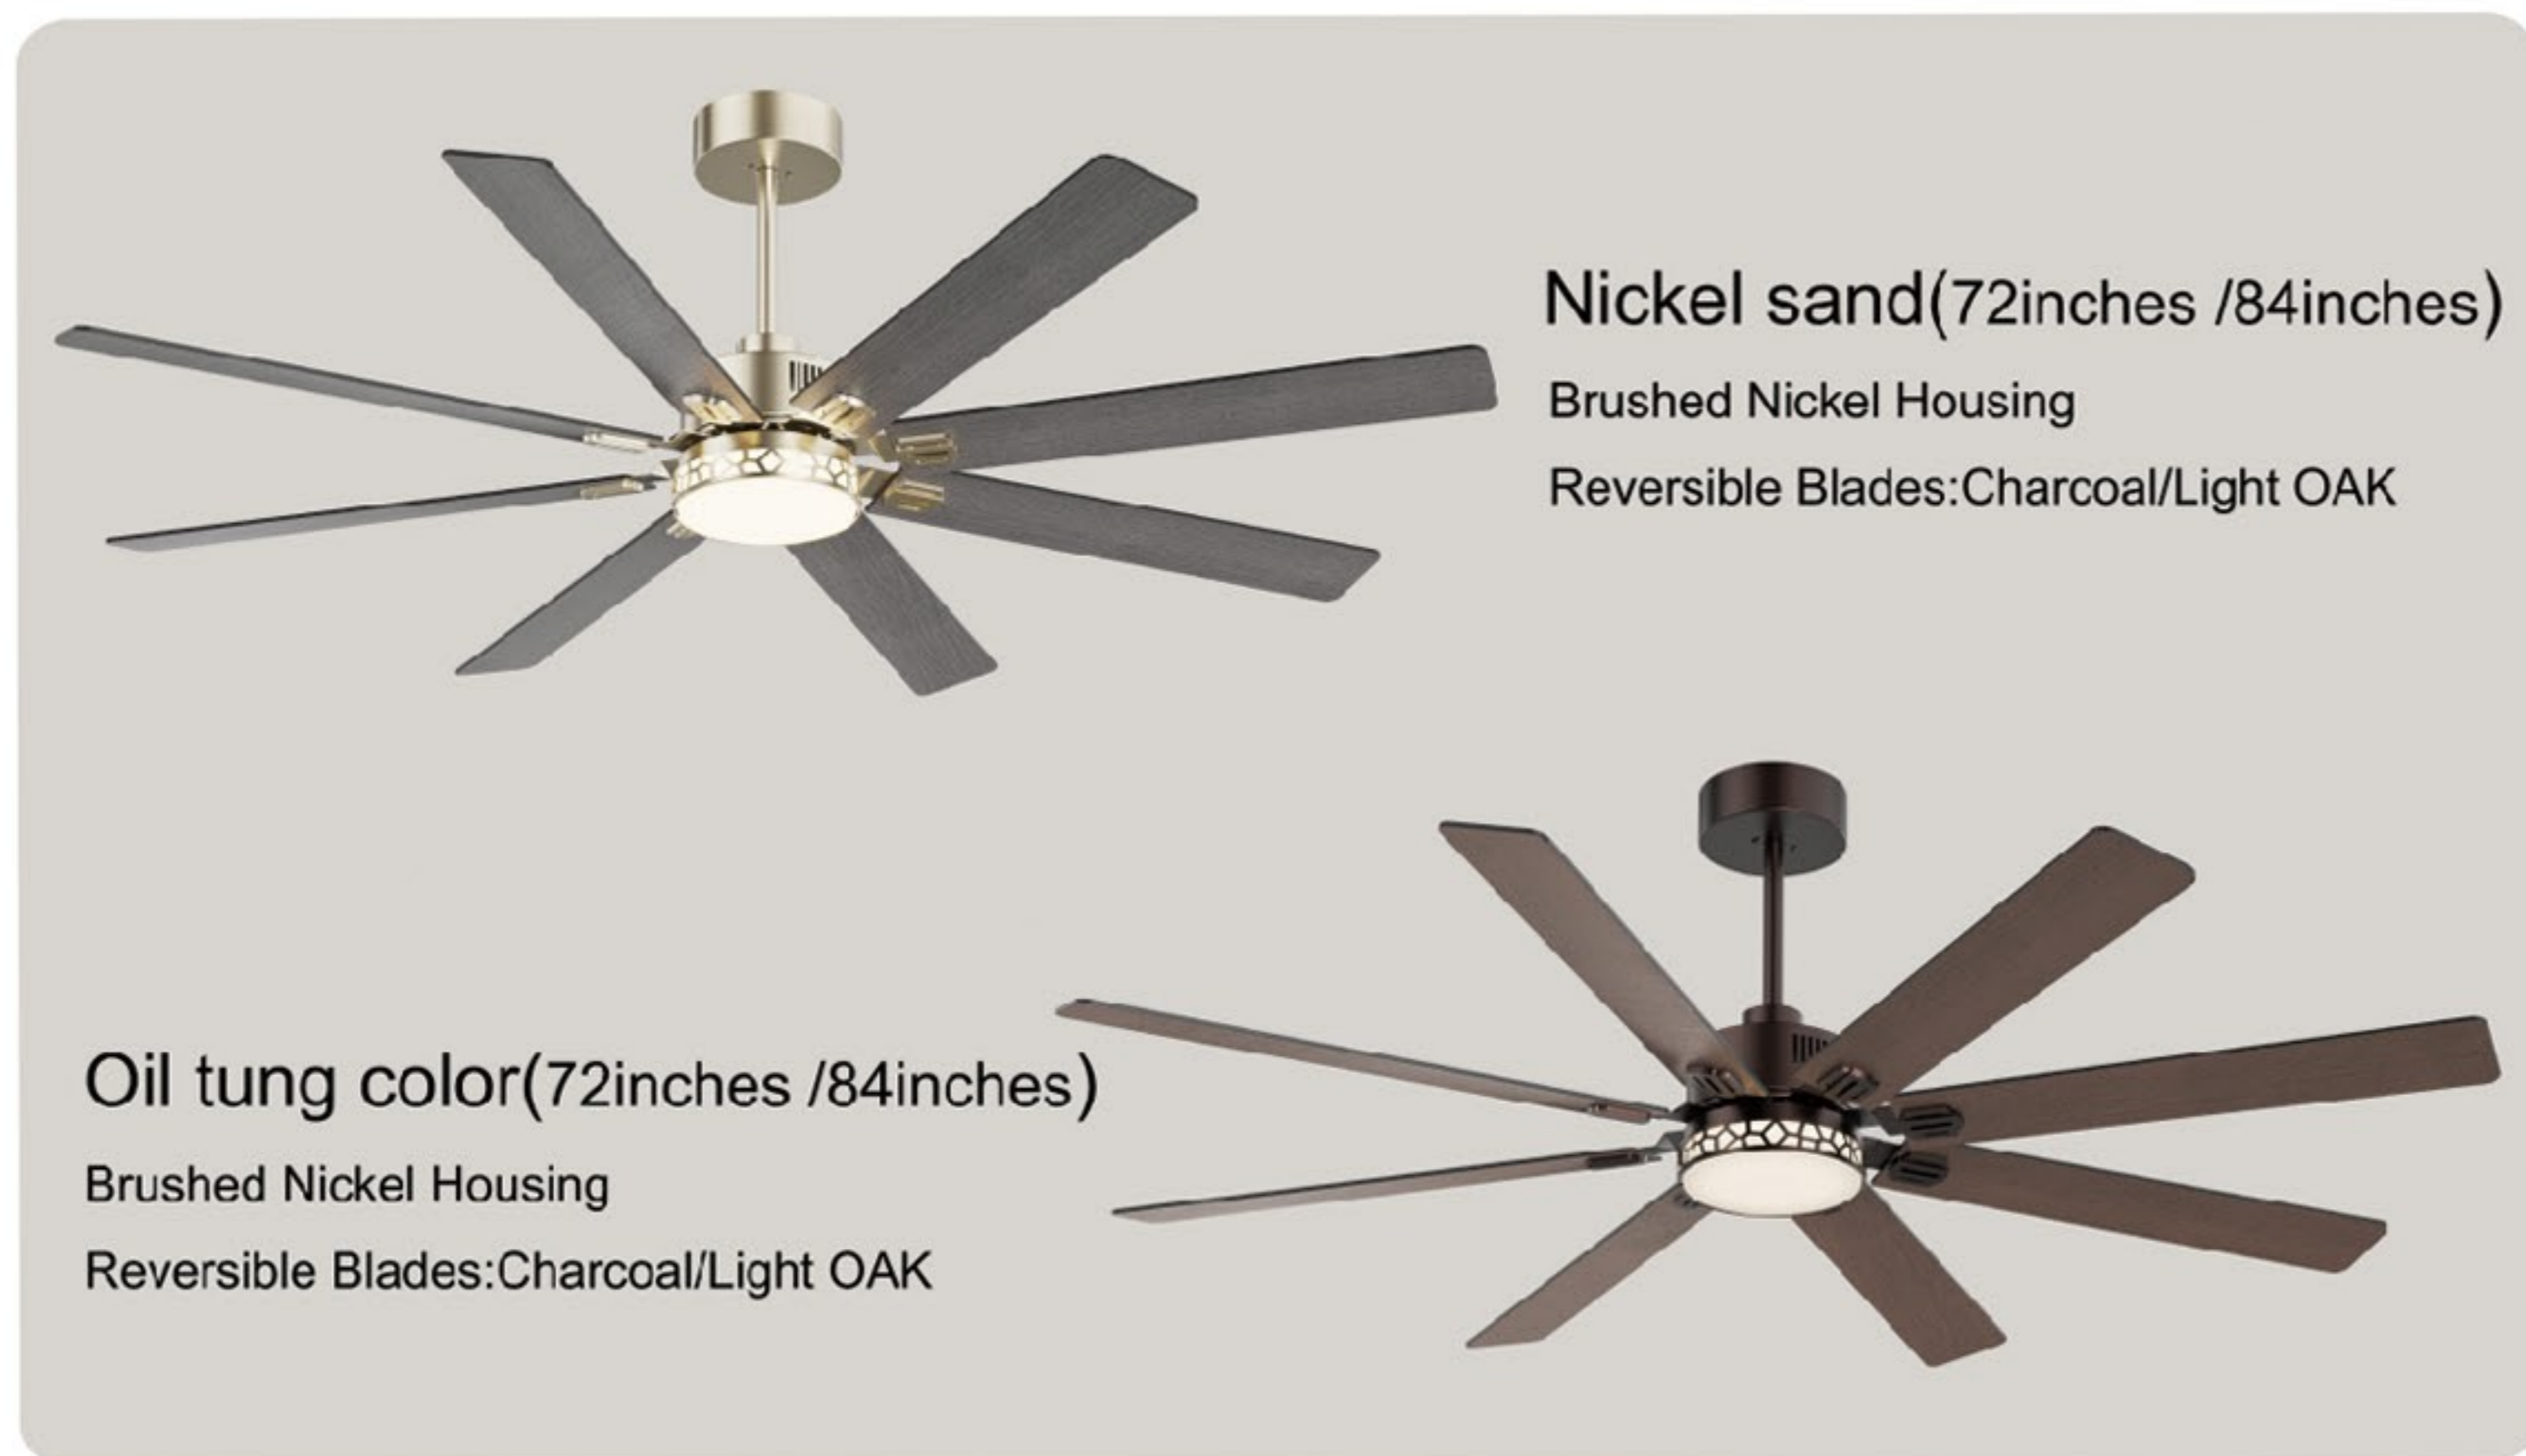

Model:HSF-072ZD72C08

- Application area
  Motor
- Speeds
  1 2 3 4 5 6
- Maximum inclination
  13°
- Timing
  2h 4h
- Night mode
- Wide angle air supply
- Forward and reverse
- Tricolor light
- Memory function
- Remote control

- 24W
- Wood
- Hardware
- Acrylic
- 72inches

Speeds		1	2	3	4	5	6
Revolutions per minute		66	78	89	99	110	120
Volume		33	34	37	40	43	47
Motor Power		11.4	16.3	22.5	30.8	39.3	53.2