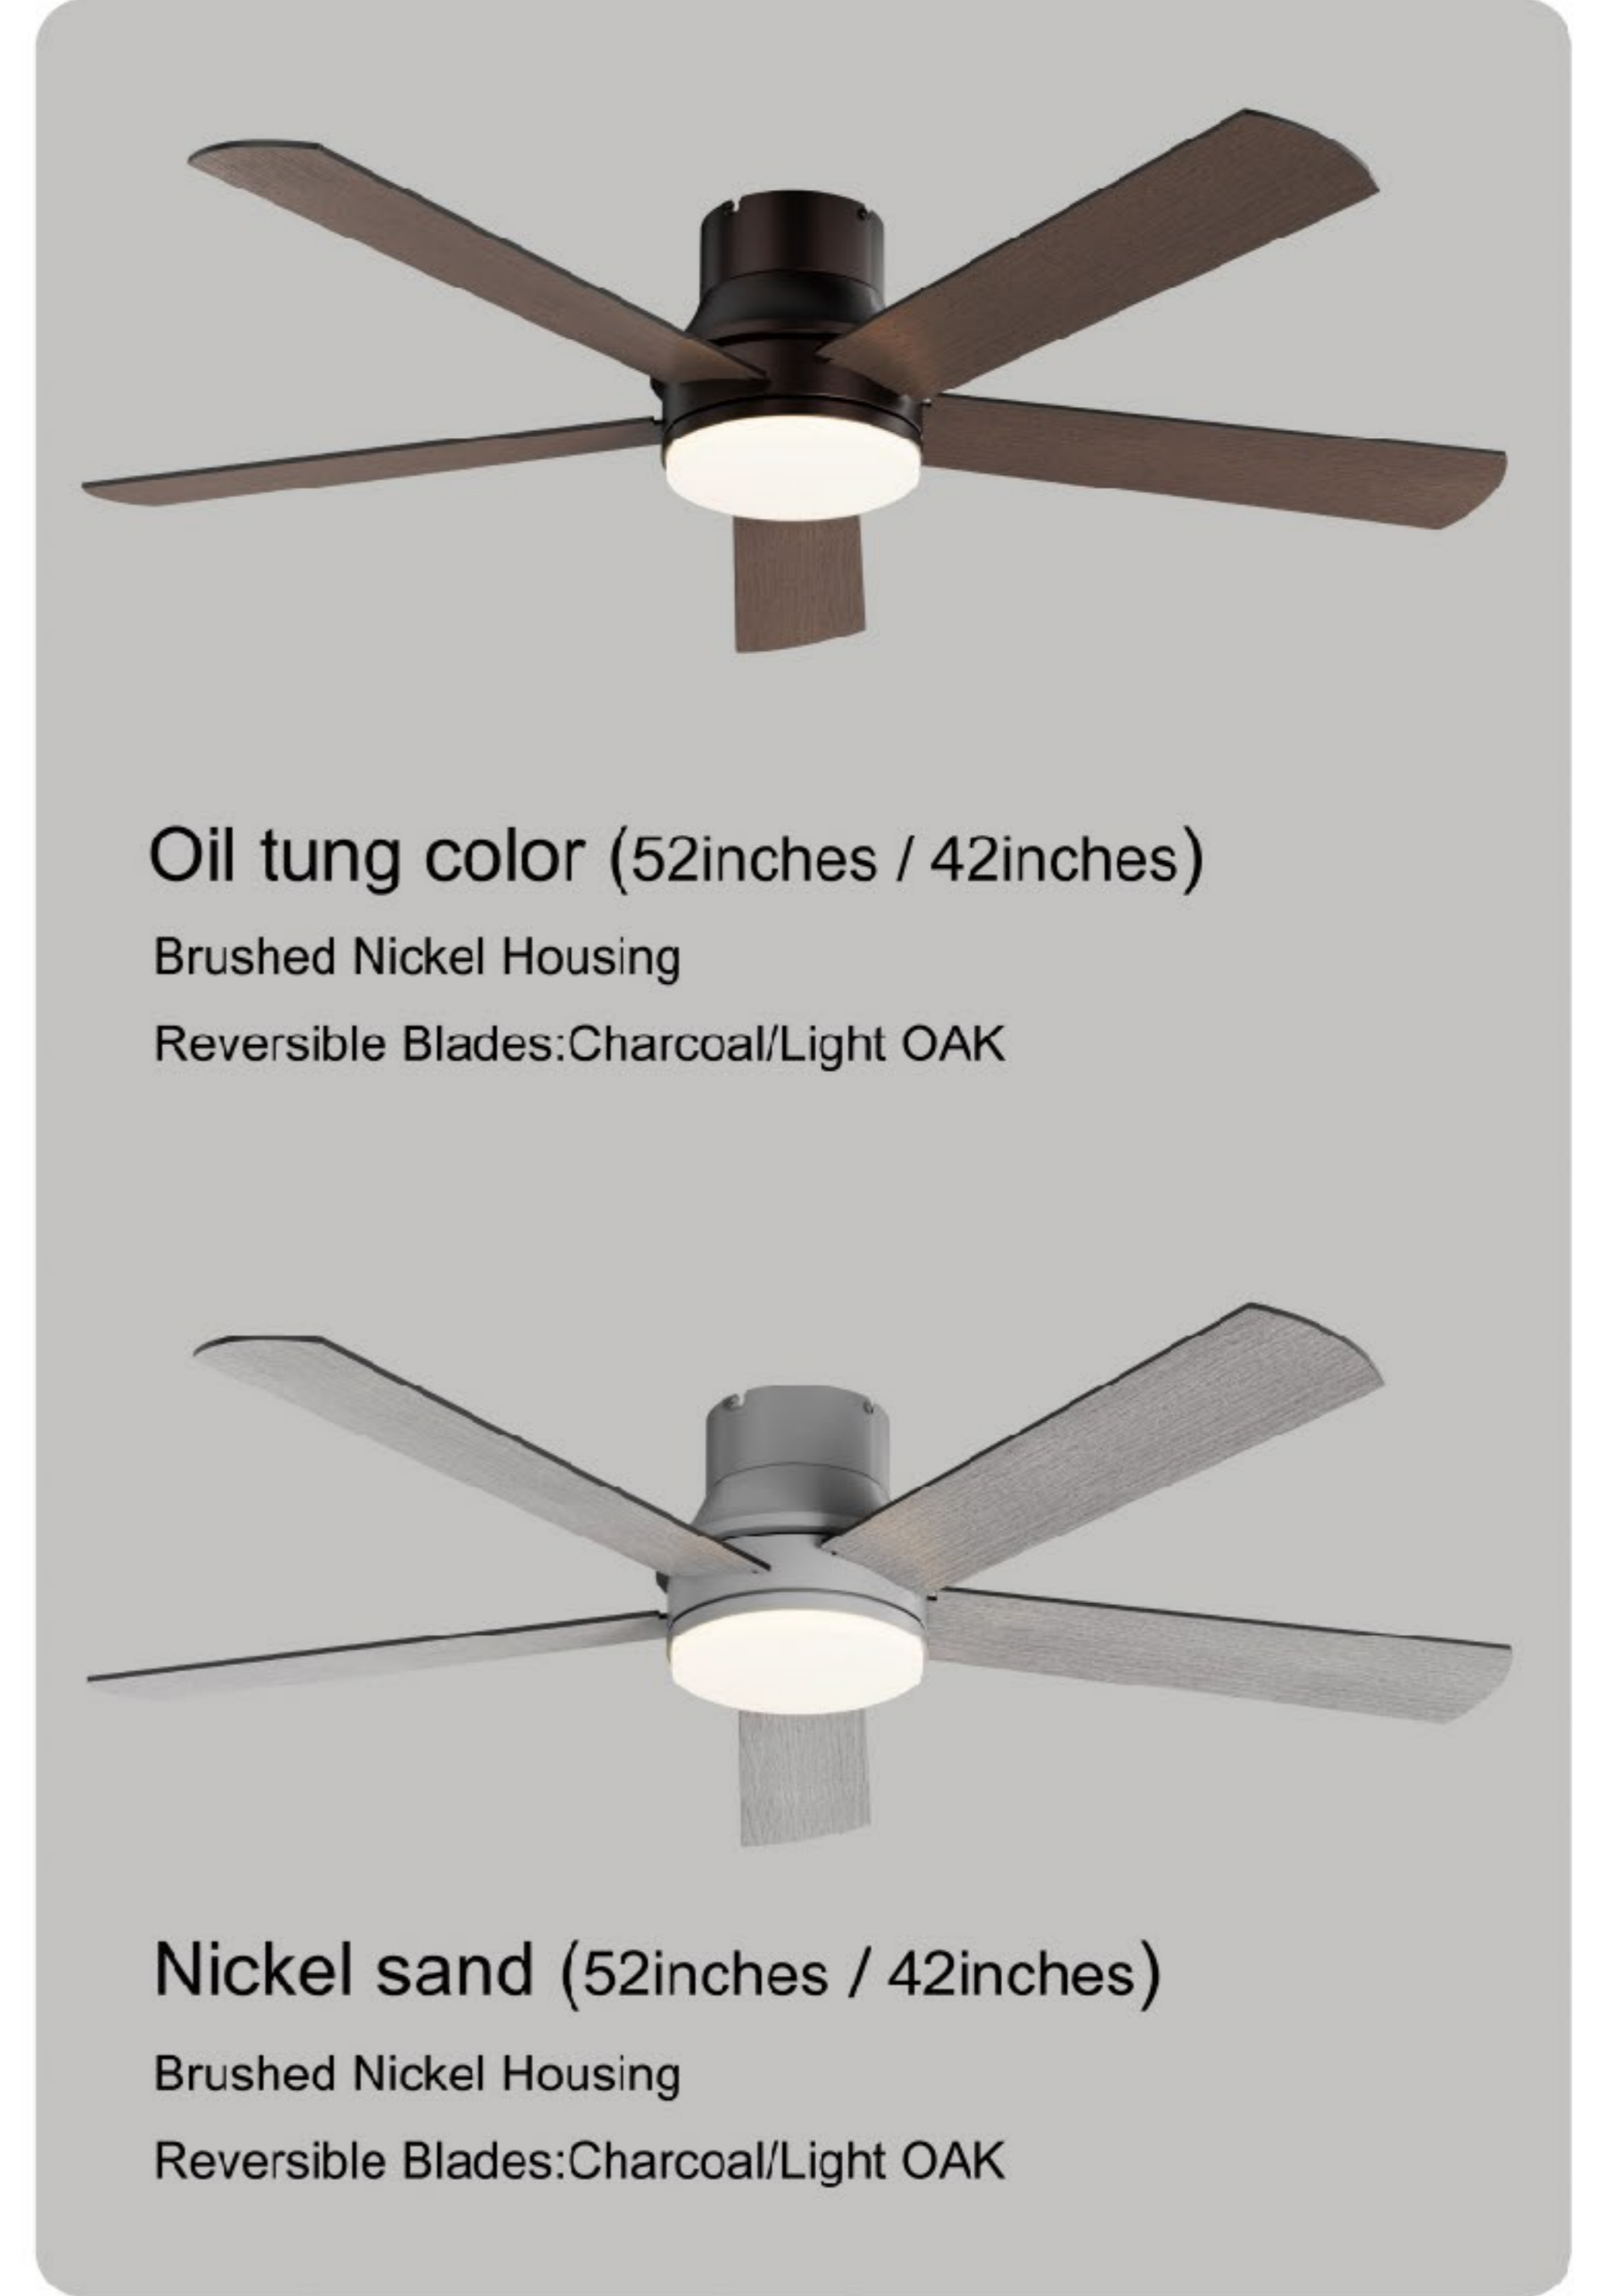

Model:HSF-066ZX52C05

- Application
  areaMotor
- Speeds
  1 2 3 4 5 6
- Maximum
  inclination
  13°
- Timing
  2h | 4h
- Night mode
- Wide angle
  air supply
- Forward and
  reverse
- Tricolor light
- Memory
  function
- Remote
  control

- **18W**
- Wood
- Hardware
- Acrylic
- **52inches**

Speeds		1	2	3	4	5	6
Revolutions per minute		117	133	145	165	178	198
Volume		33	34	37	40	43	47
Motor Power		5.5	7.3	9.9	13.2	17.3	24.6