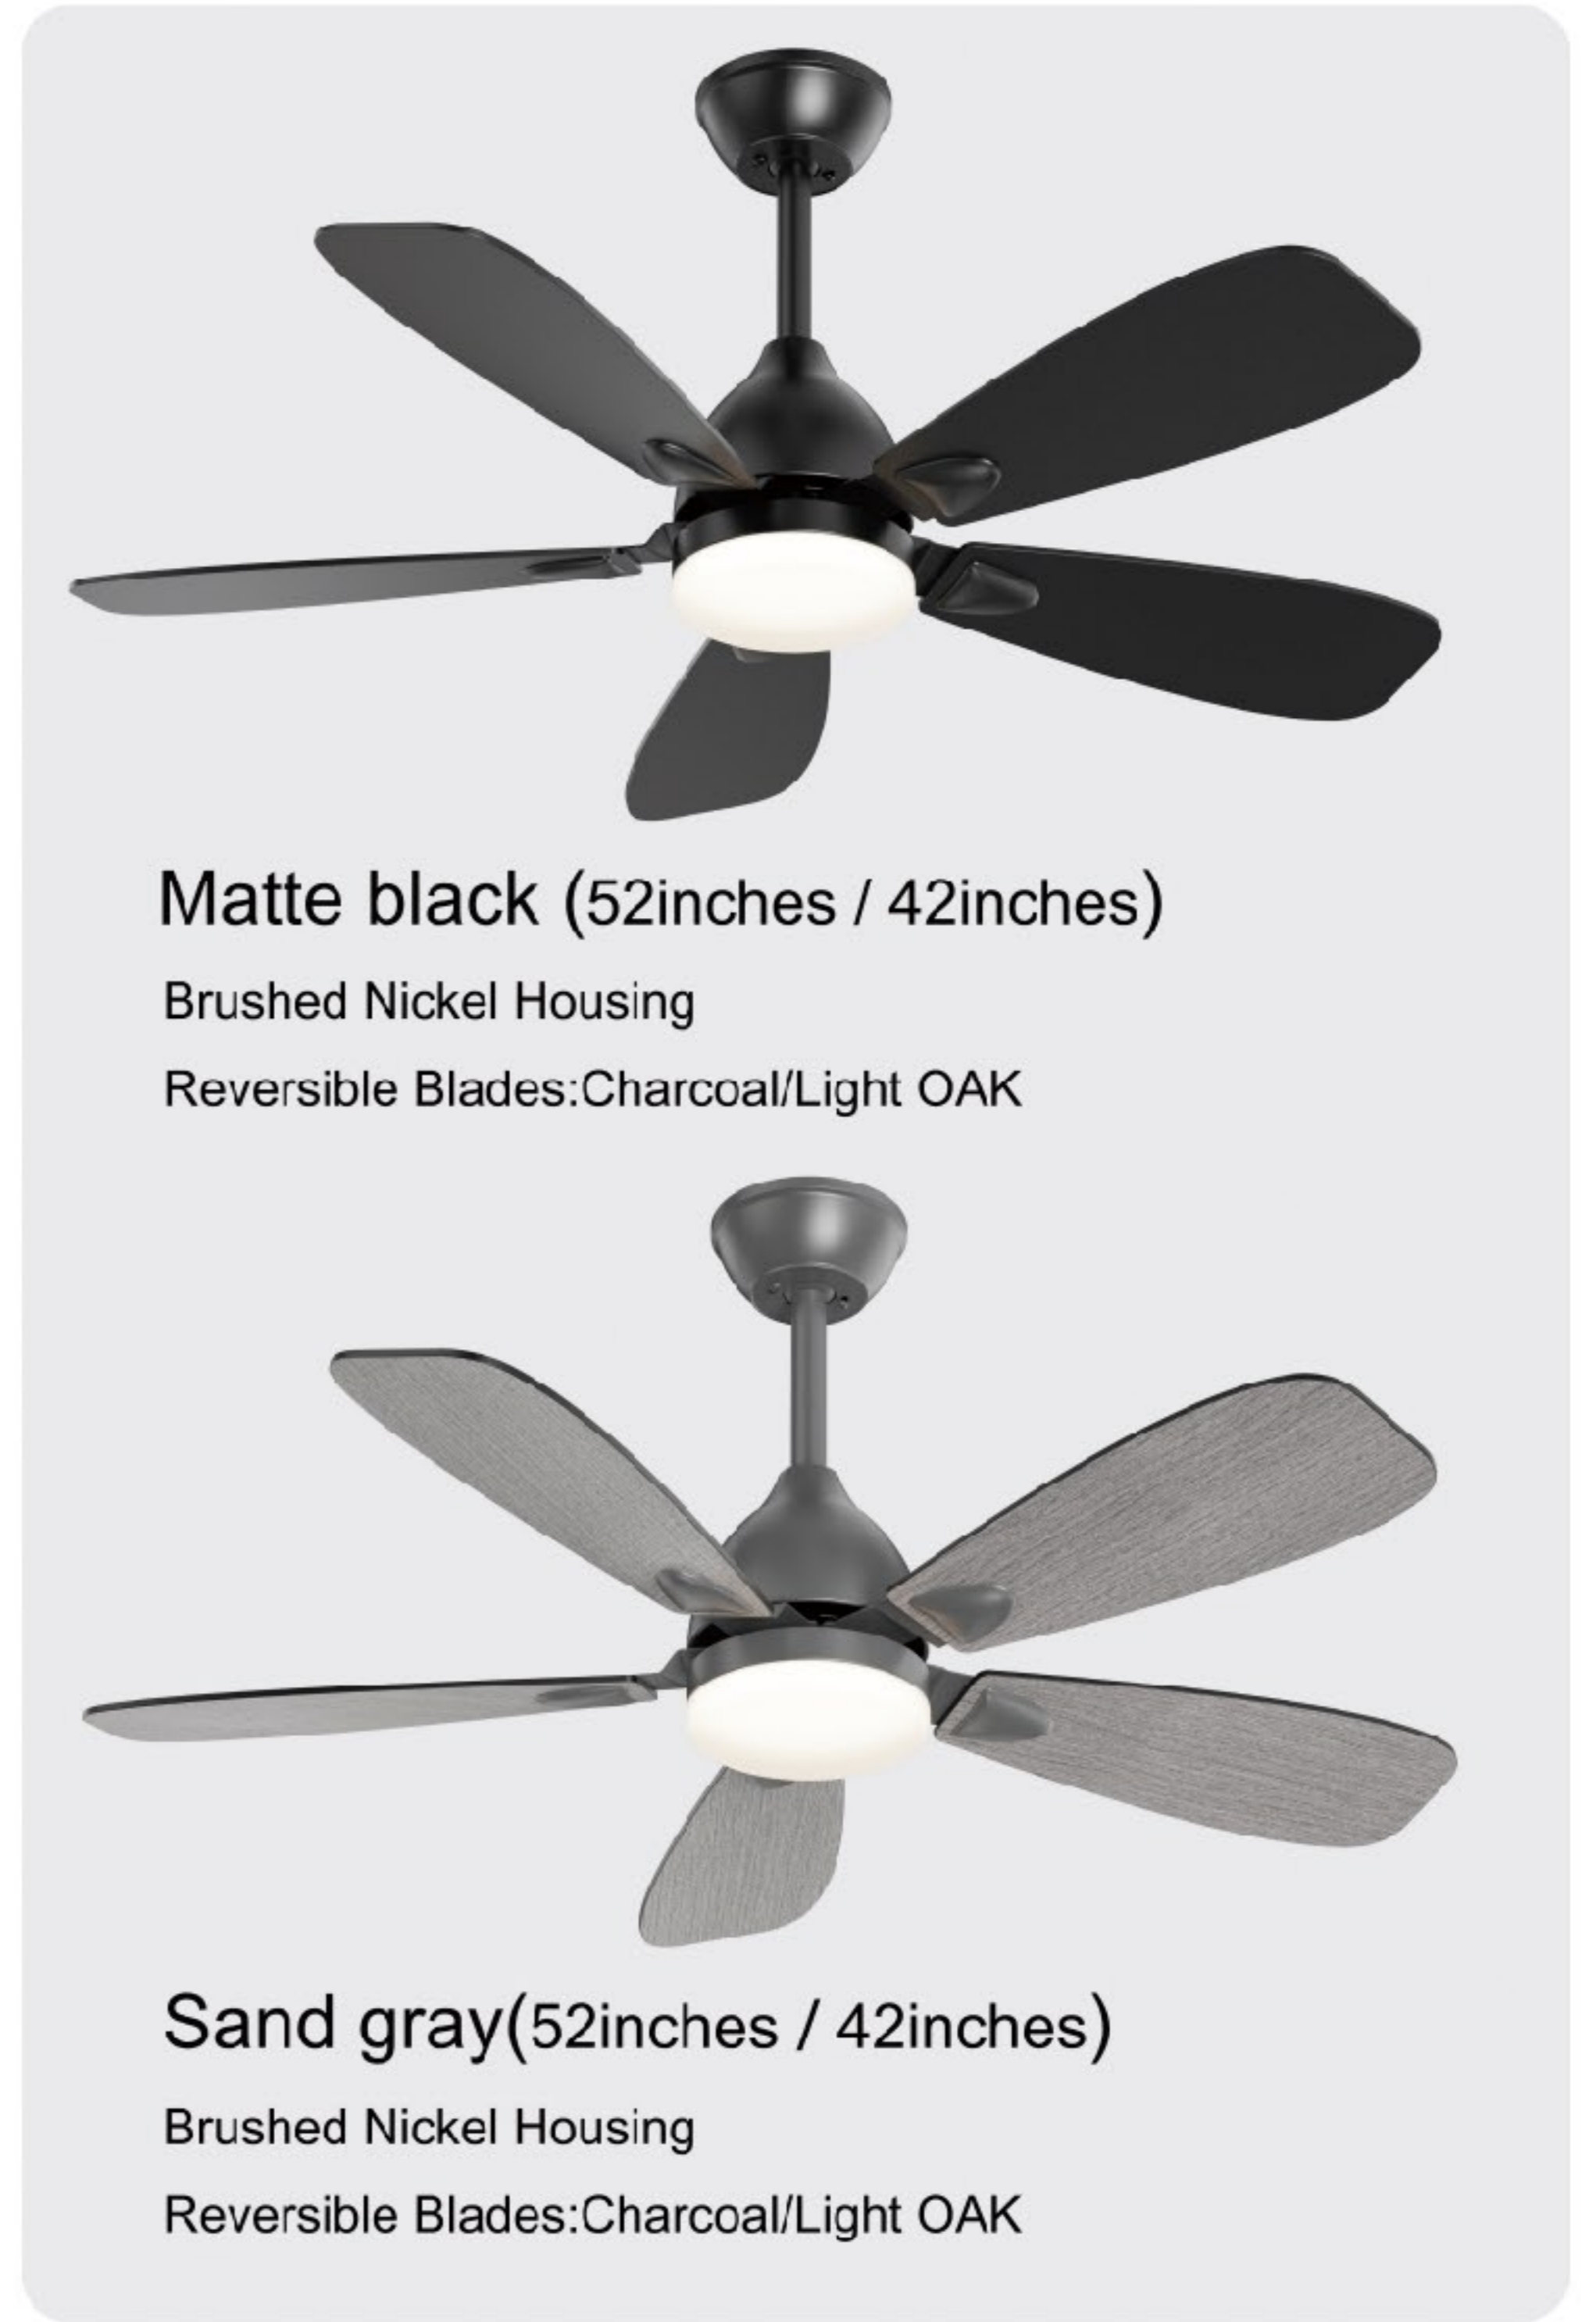

Model:HSF-050ZD42C05

- Application area
  Motor
- Speeds
  1 2 3 4 5 6
- 13°
  Maximum inclination
- 2h | 4h
  Timing
- Night mode
- Wide angle air supply
- Forward and reverse
- Tricolor light
- Memory function
- Remote control

- 18W
- Wood
- Hardware
- Acrylic
- 42inches

Speeds		1	2	3	4	5	6
Revolutions per minute		155	171	184	201	217	233
Volume		33	34	37	40	43	47
Motor Power		8.5	11.6	14	17.5	21.8	27.6