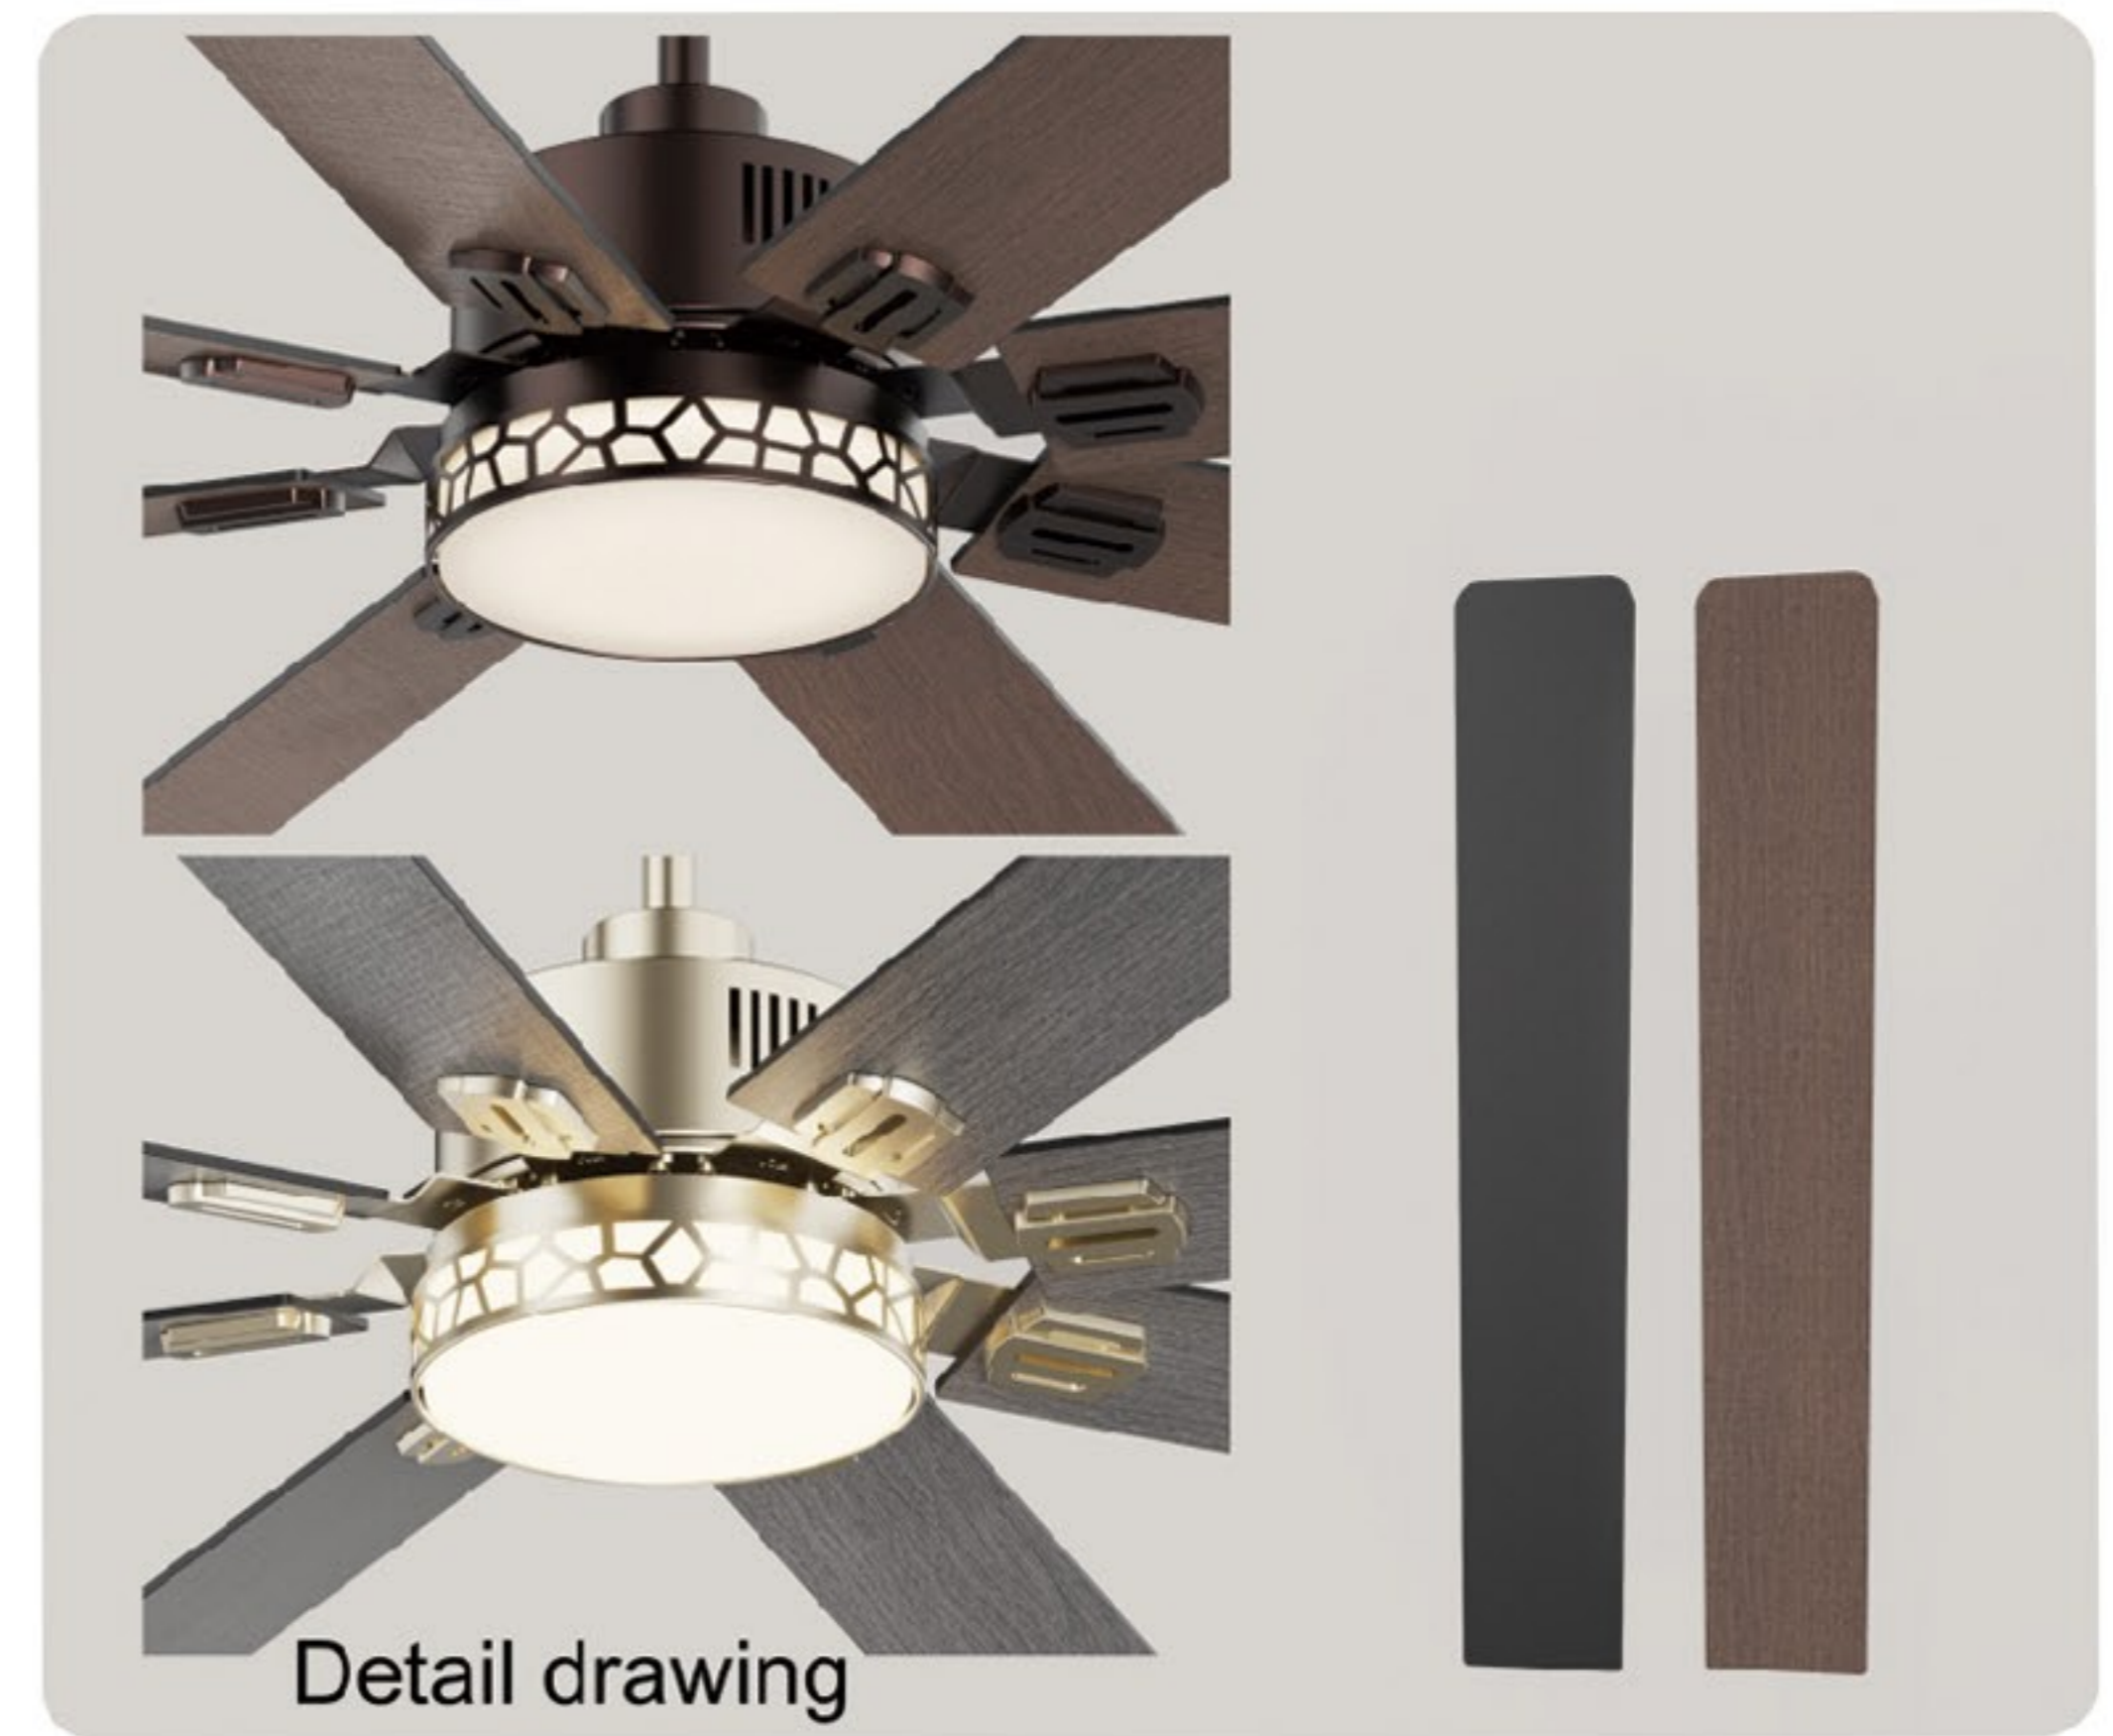

Model:HSF-072ZD72C08

- Application area
  Motor
- Speeds
  1 2 3 4 5 6
- Maximum inclination
  13°
- Timing
  2h 4h
- Night mode
- Wide angle air supply
- Forward and reverse
- Tricolor light
- Memory function
- Remote control

- 24W
- Wood
- Hardware
- Acrylic
- 72inches

Speeds		1	2	3	4	5	6
Revolutions per minute		66	78	89	99	110	120
Volume		33	34	37	40	43	47
Motor Power		11.4	16.3	22.5	30.8	39.3	53.2