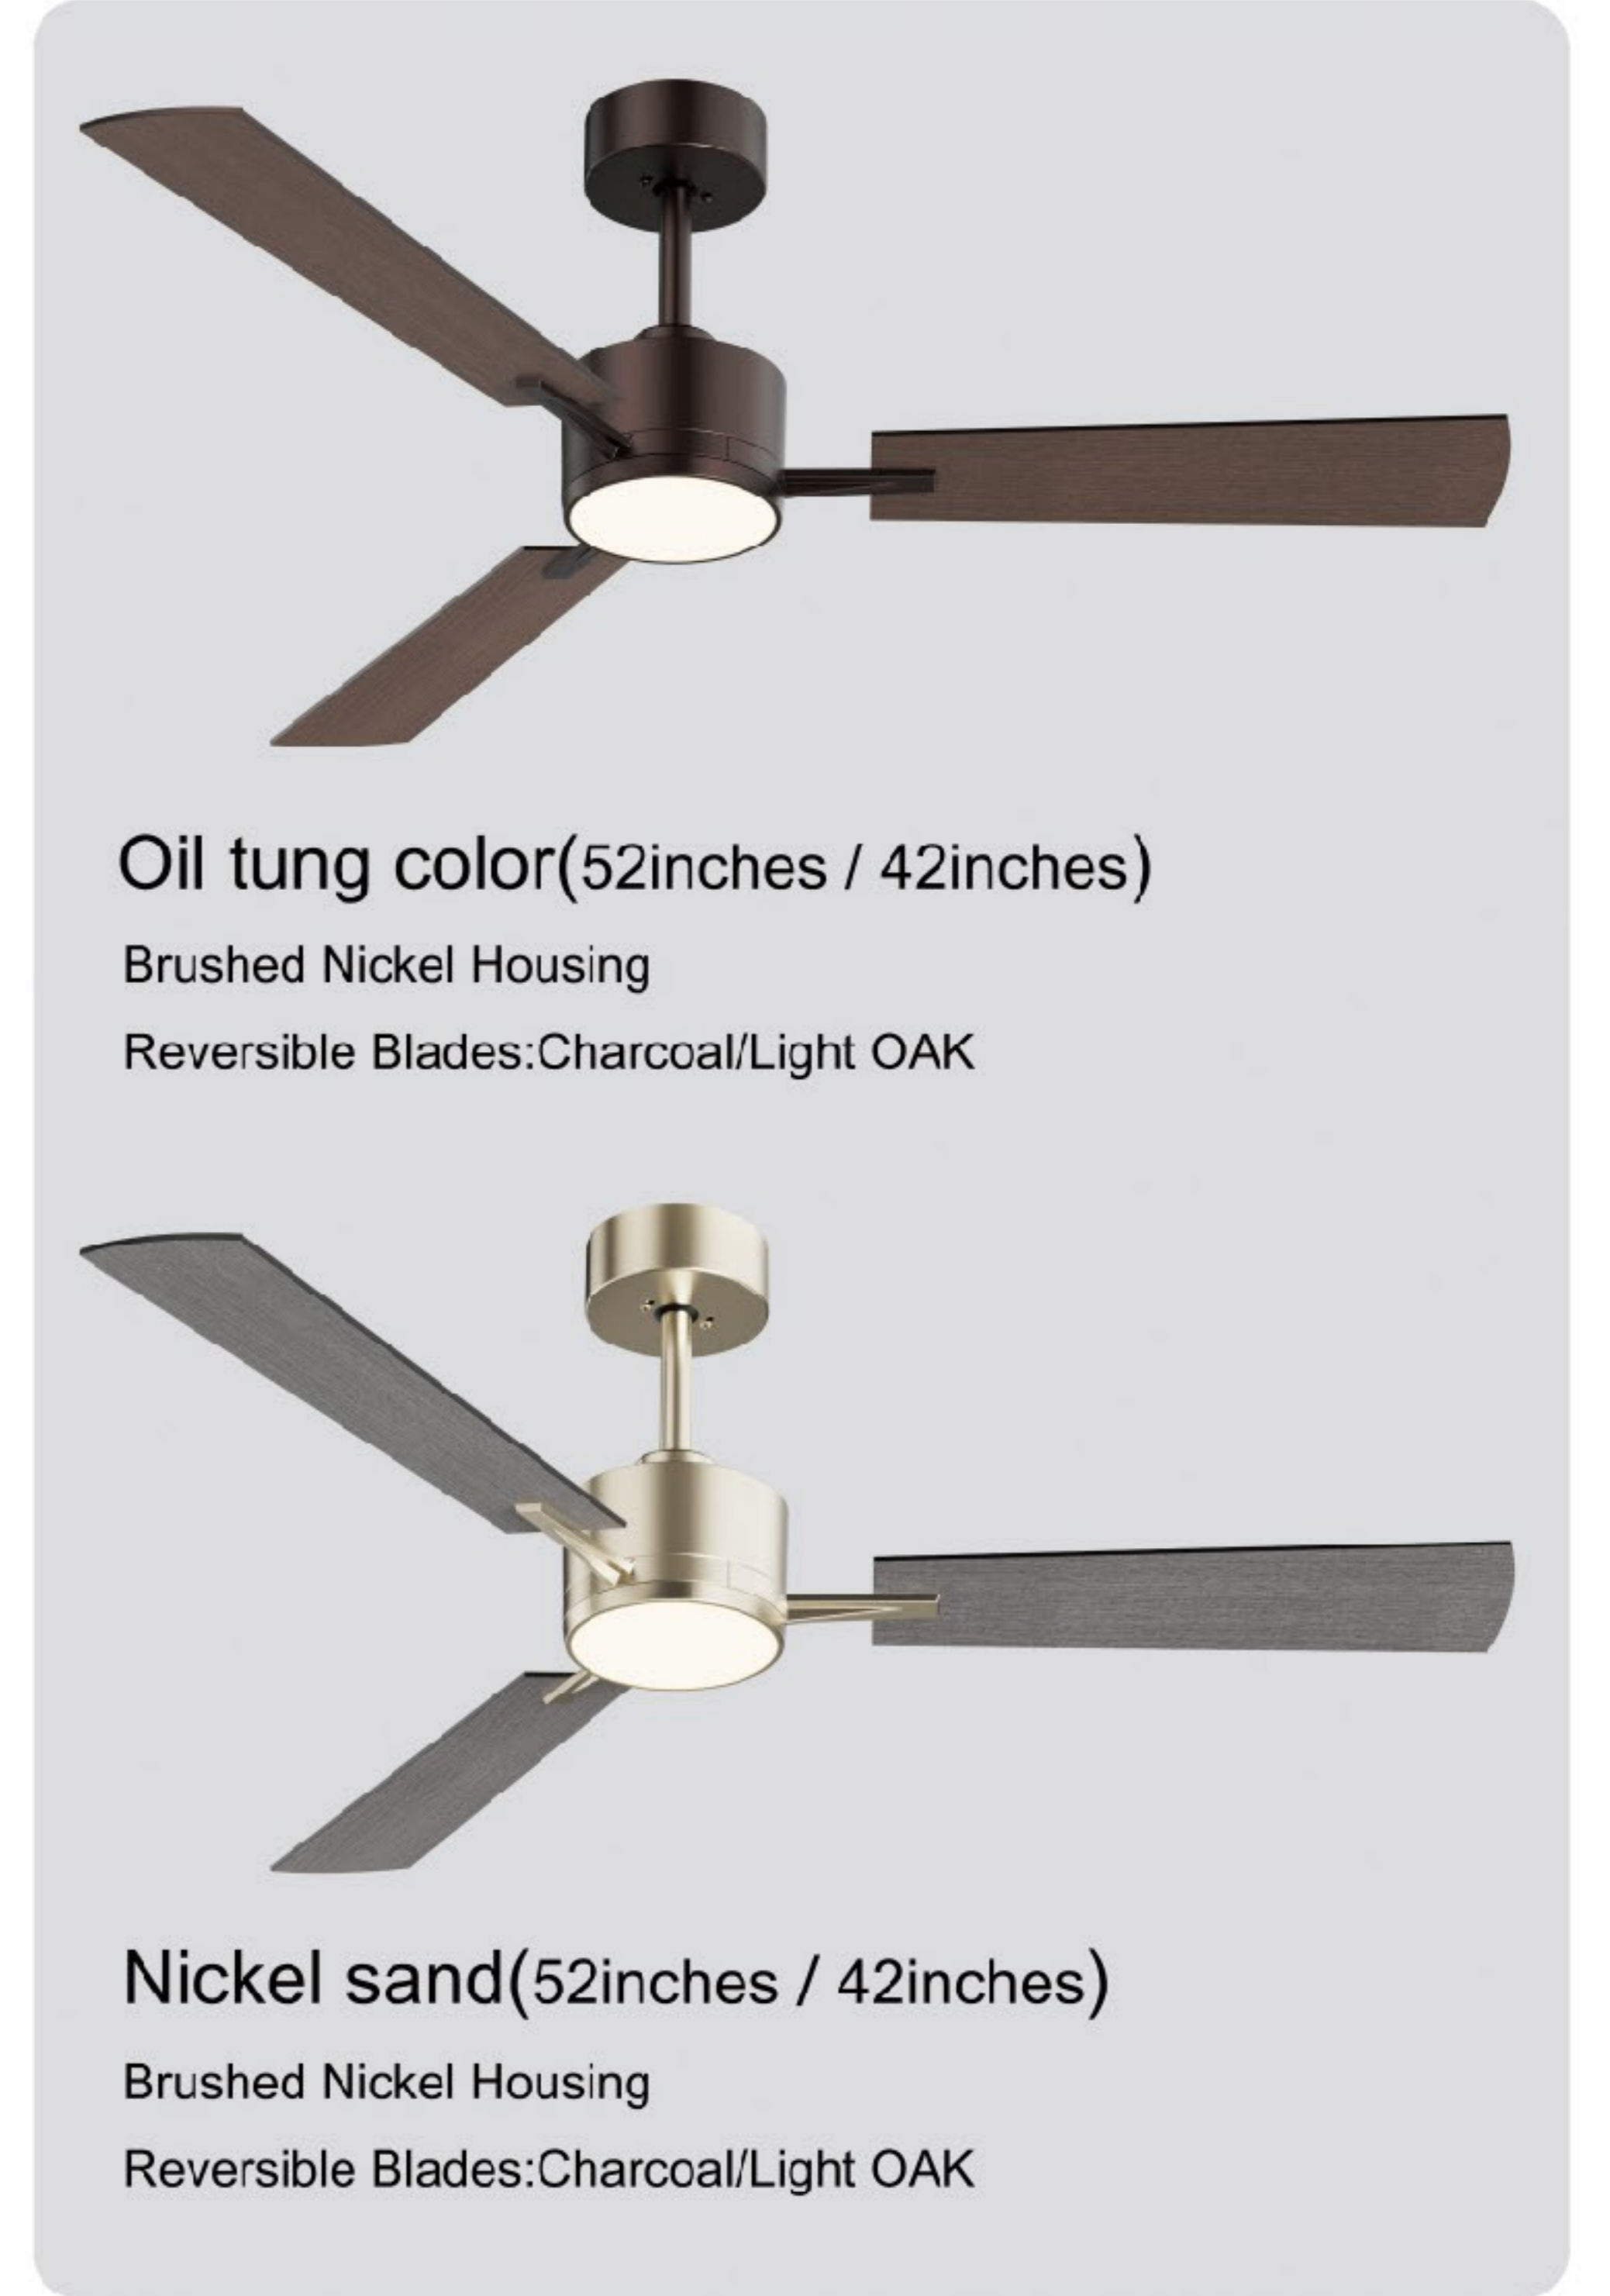

Model:HSF-033ZD52C03

- Application areaMotor
- Speeds
  1 2 3 4 5 6
- 13°
  Maximum inclination
- 2h 4h
  Timing
- Night mode
- Wide angle air supply
- Forward and reverse
- Tricolor light
- Memory function
- Remote control

- 18W
- Wood
- Hardware
- Acrylic
- 52inches

Speeds		1	2	3	4	5	6
Revolutions per minute		80	90	109	115	126	145
Volume		33	34	37	40	43	47
Motor Power		5.2	7.2	9.1	15	19.9	29.7