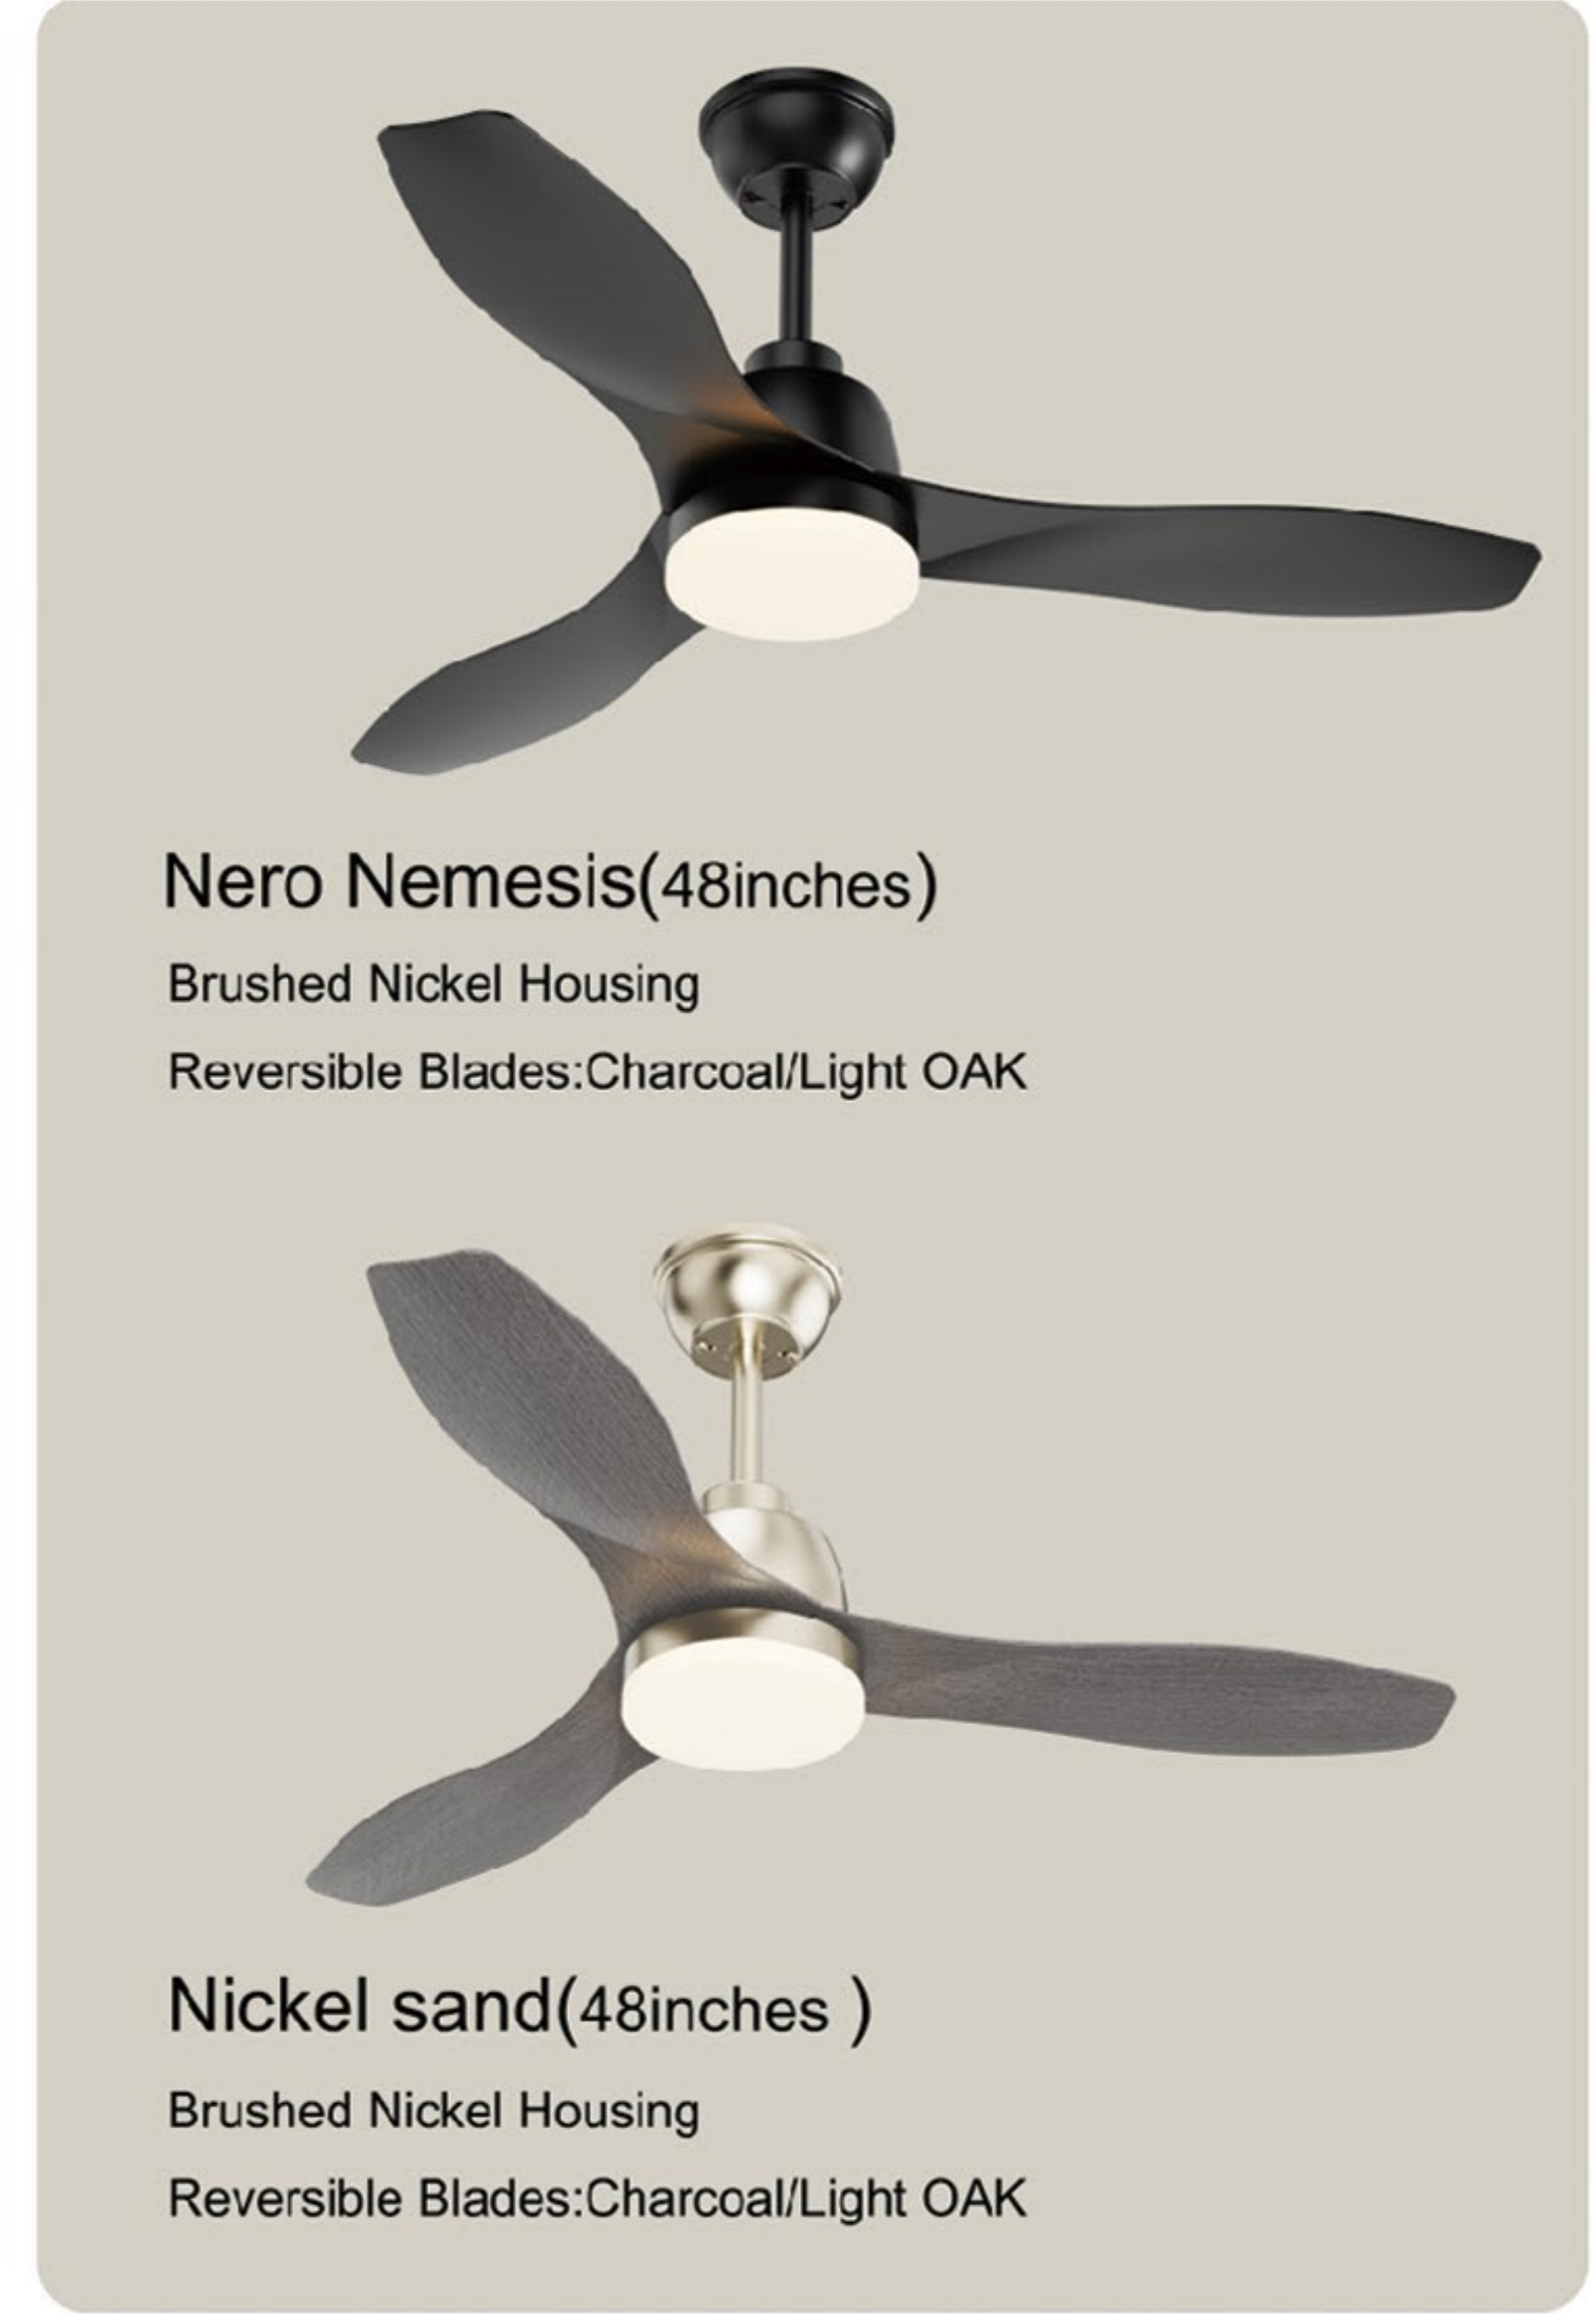

Model:HSF-057AD48C03

- Application area
  Motor
- Speeds
  1 2 3 4 5 6
- Maximum inclination
  13°
- Timing
  2h 4h
- Night mode
- Wide angle air supply
- Forward and reverse
- Tricolor light
- Memory function
- Remote control

- 18W
- Wood
- Hardware
- Acrylic
- 48inches

Speeds		1	2	3	4	5	6
Revolutions per minute		104	110	119	124	134	146
Volume		33	34	37	40	43	47
Motor Power		7.7	9.8	12.2	15.7	19.6	27.5