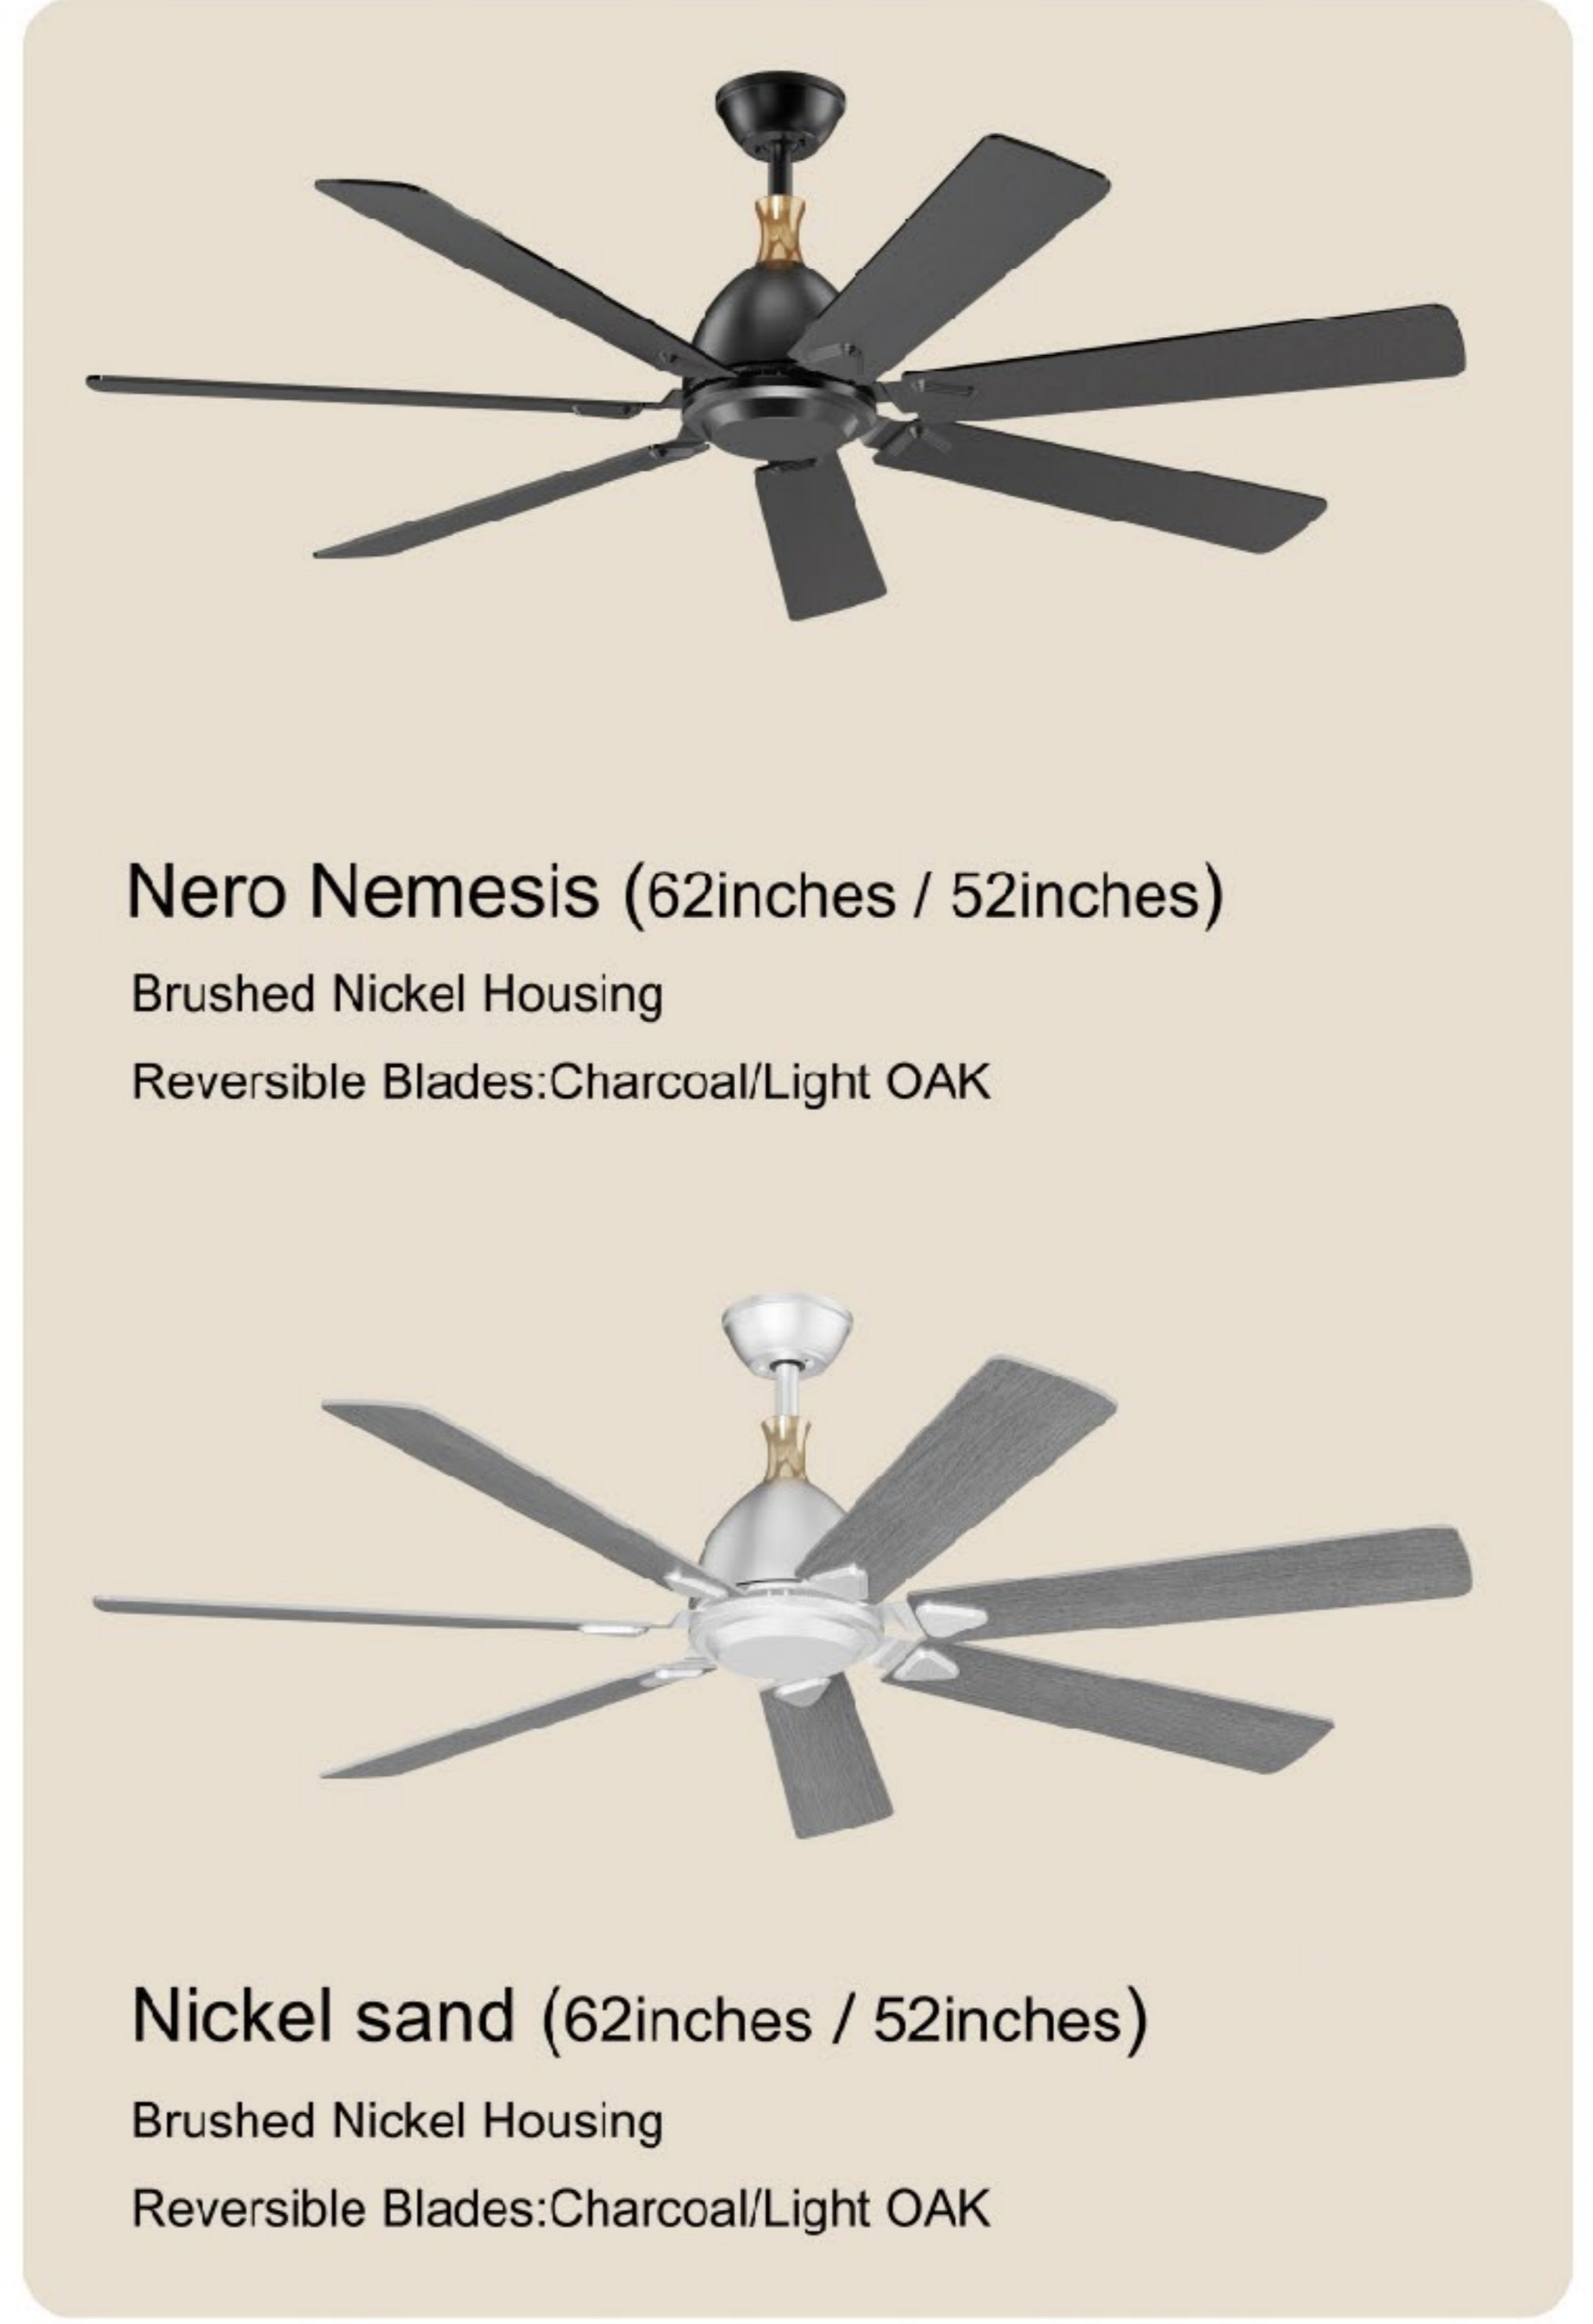

Model:HSF-069ZD62C07

- Application area
  Motor
- Speeds
  1 2 3 4 5 6
- Maximum inclination
  13°
- Timing
  2h | 4h
- Night mode
- Wide angle air supply
- Forward and reverse
- Tricolor light
- Memory function
- Remote control

- Wood
- Hardware
- Acrylic
- 62inches

Speeds		1	2	3	4	5	6
Revolutions per minute		94	101	110	120	130	135
Volume		33	34	37	40	43	47
Motor Power		11.4	14.7	19.1	24.5	30.4	33