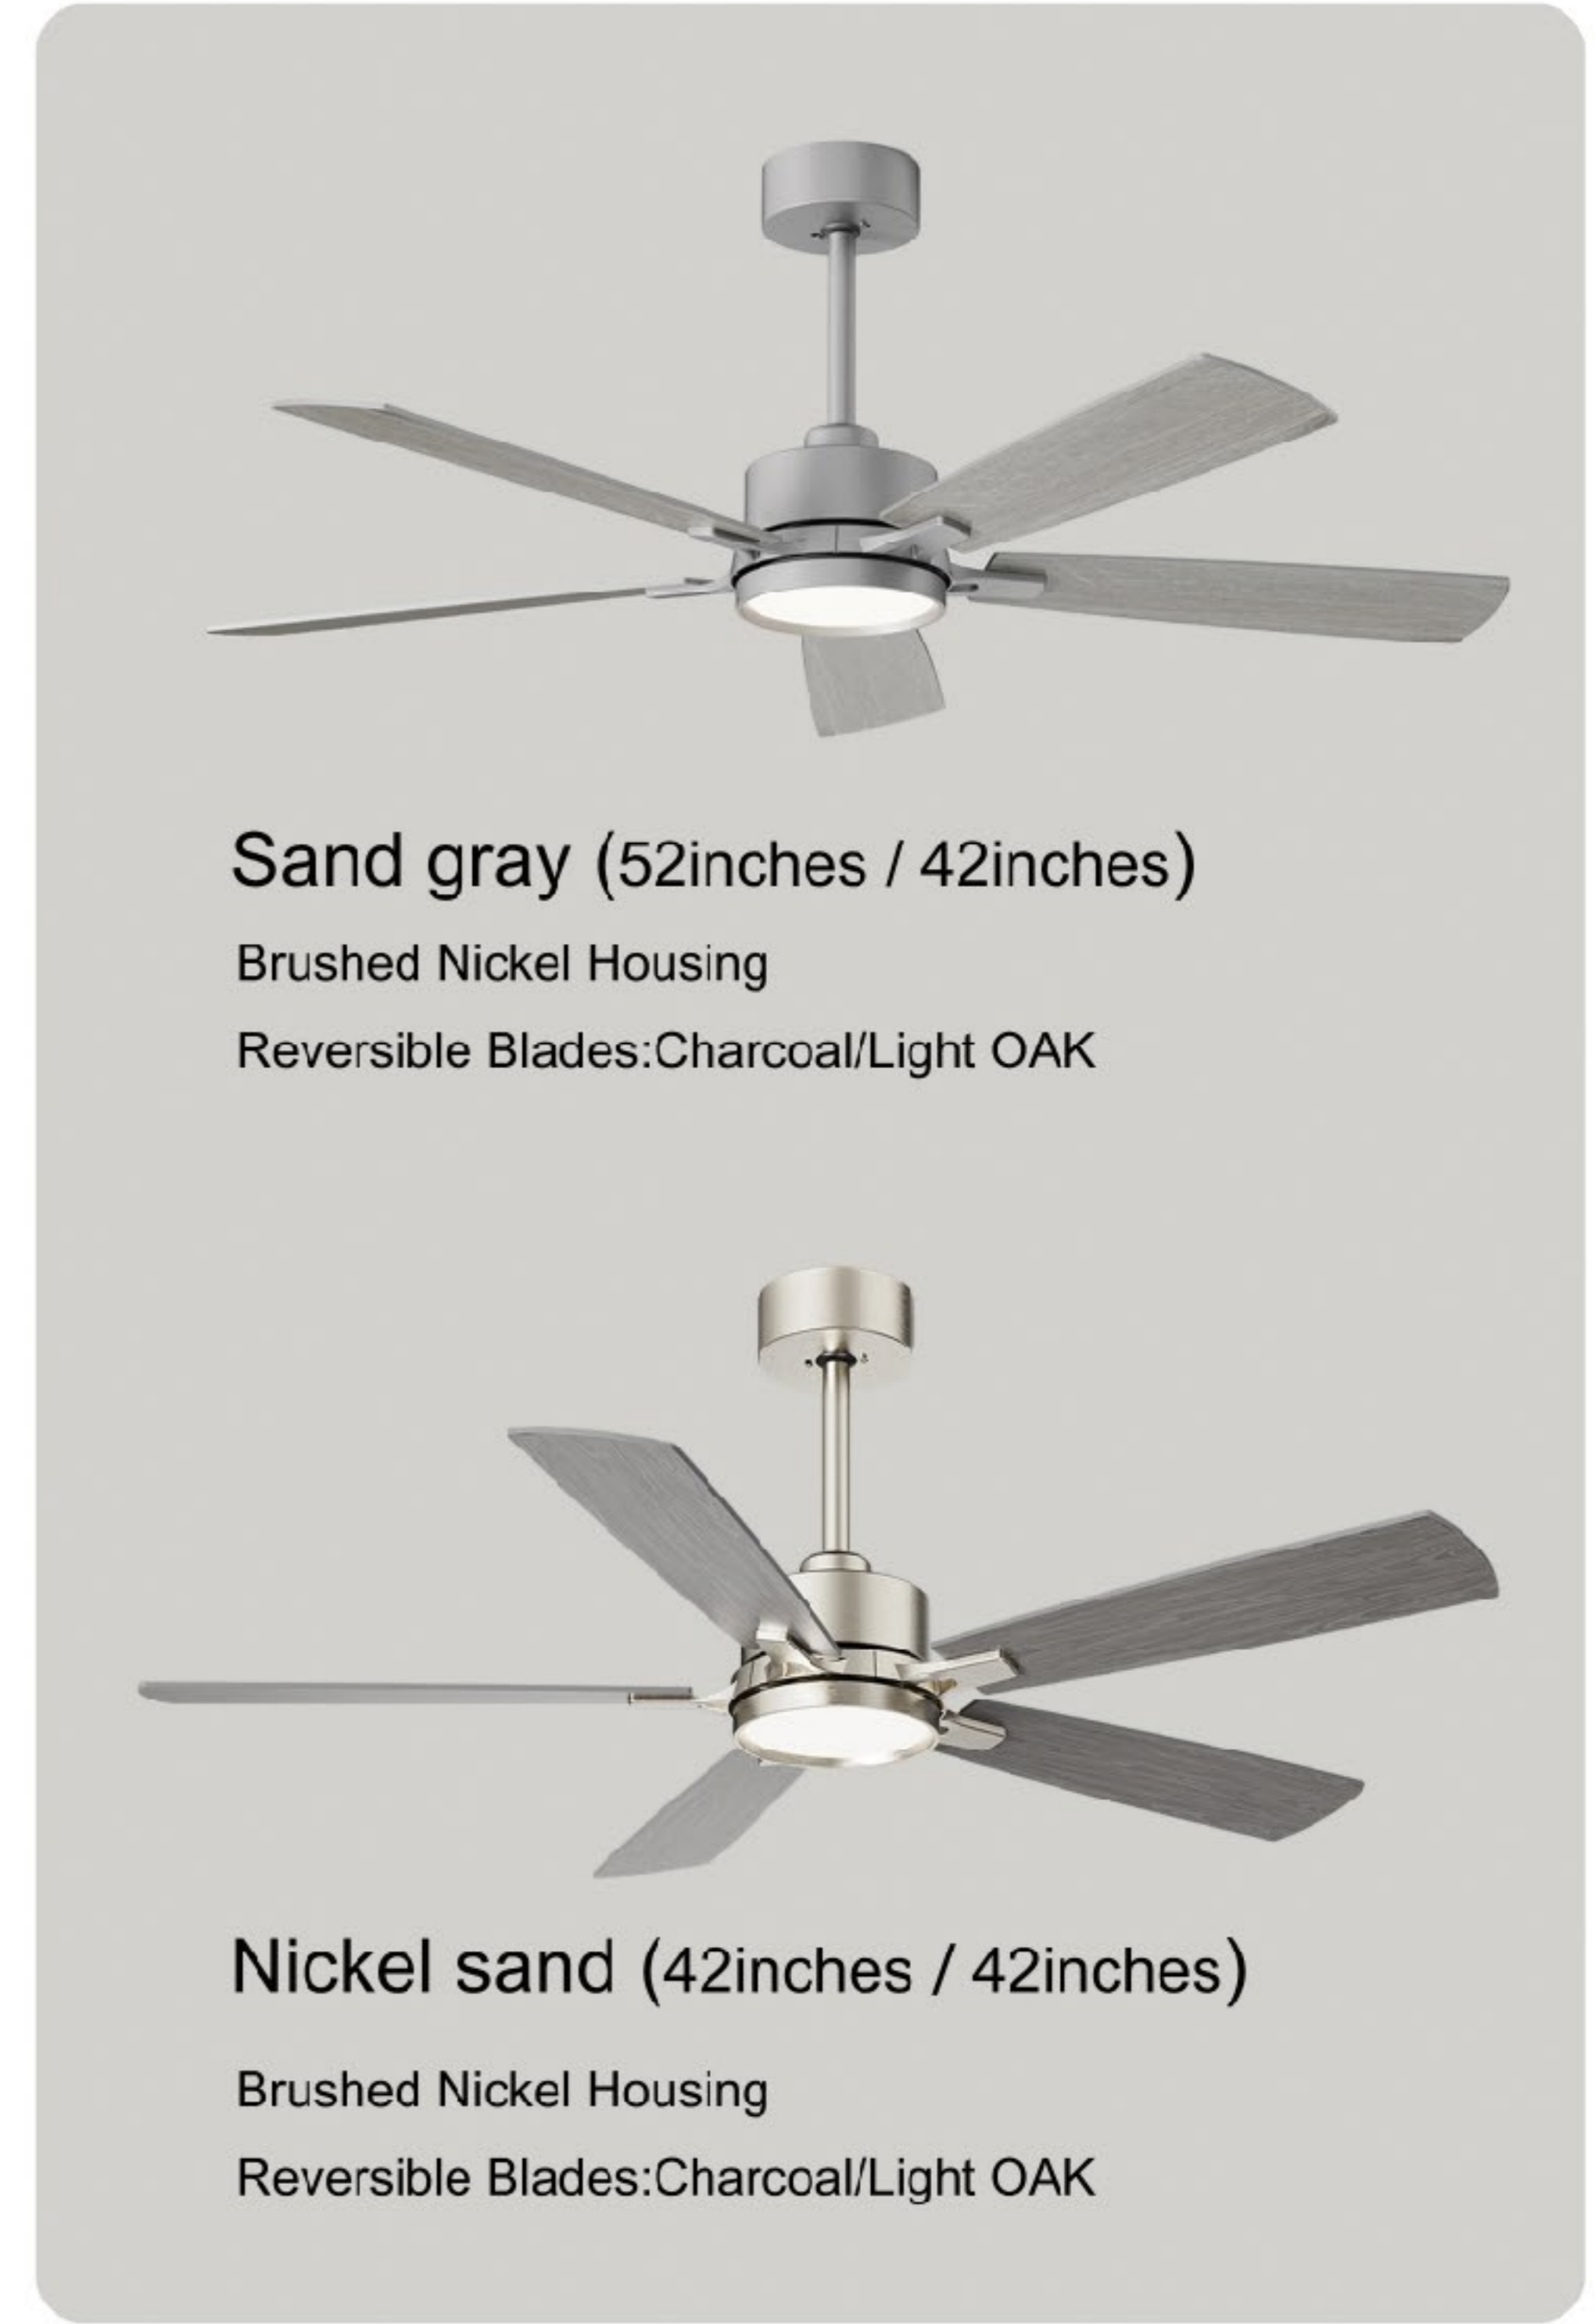

Model:HSF-042ZD52C05

- Application
  areaMotor
- Speeds
  1 2 3 4 5 6
- Maximum
  inclination
  13°
- Timing
  2h | 4h
- Night mode
- Wide angle
  air supply
- Forward and
  reverse
- Tricolor light
  W N C
- Memory
  function
- Remote
  control

- **18W**
- Wood
- Hardware
- Acrylic
- **52inches**

Speeds		1	2	3	4	5	6
Revolutions per minute		110	120	130	140	150	165
Volume		33	34	37	40	43	47
Motor Power		7.5	10	12.9	16	21	29