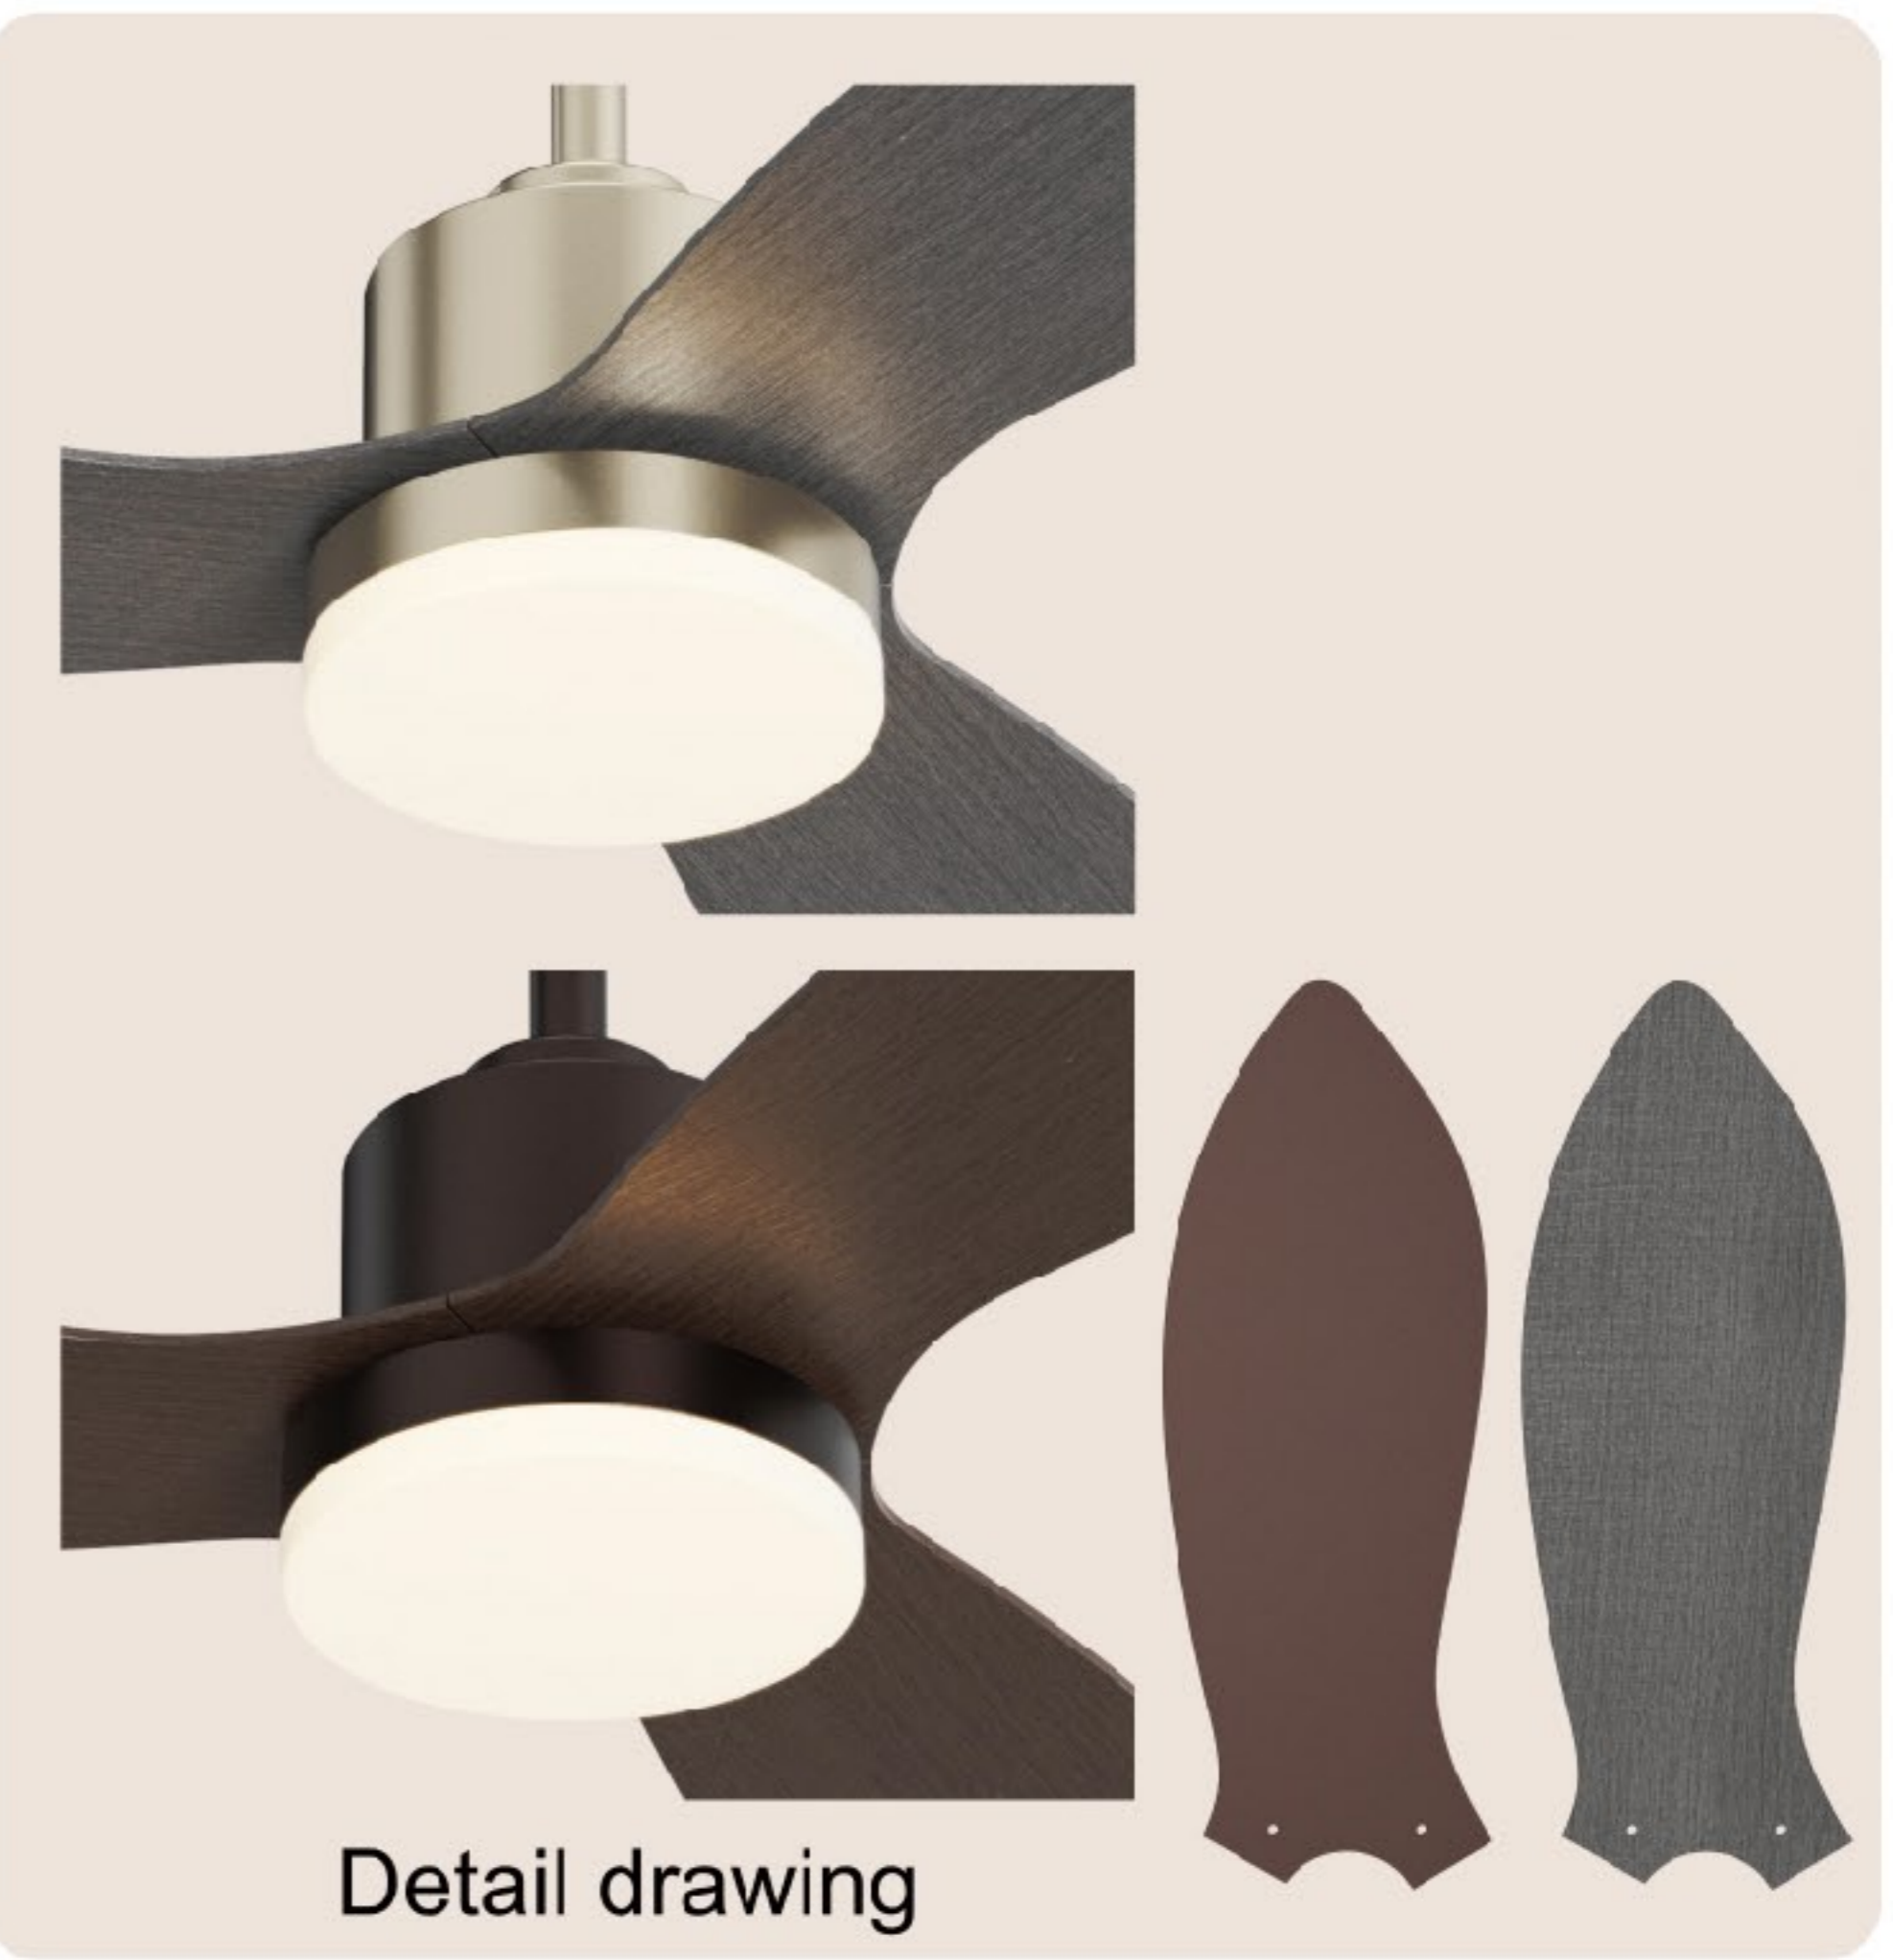

Model:HSF-058AD48C03

- Application
  areaMotor
- Speeds
  1 2 3 4 5 6
- Maximum
  inclination
  13°
- Timing
  2h | 4h
- Night mode
- Wide angle
  air supply
- Forward and
  reverse
- Tricolor light
  W | N | C
- Memory
  function
- Remote
  control

- **18W**
- Wood
- Hardware
- Acrylic
- **48inches**

Speeds		1	2	3	4	5	6
Revolutions per minute		107	111	119	130	144	153
Volume		33	34	37	40	43	47
Motor Power		7.1	9.1	11.4	13.8	19.6	26.7