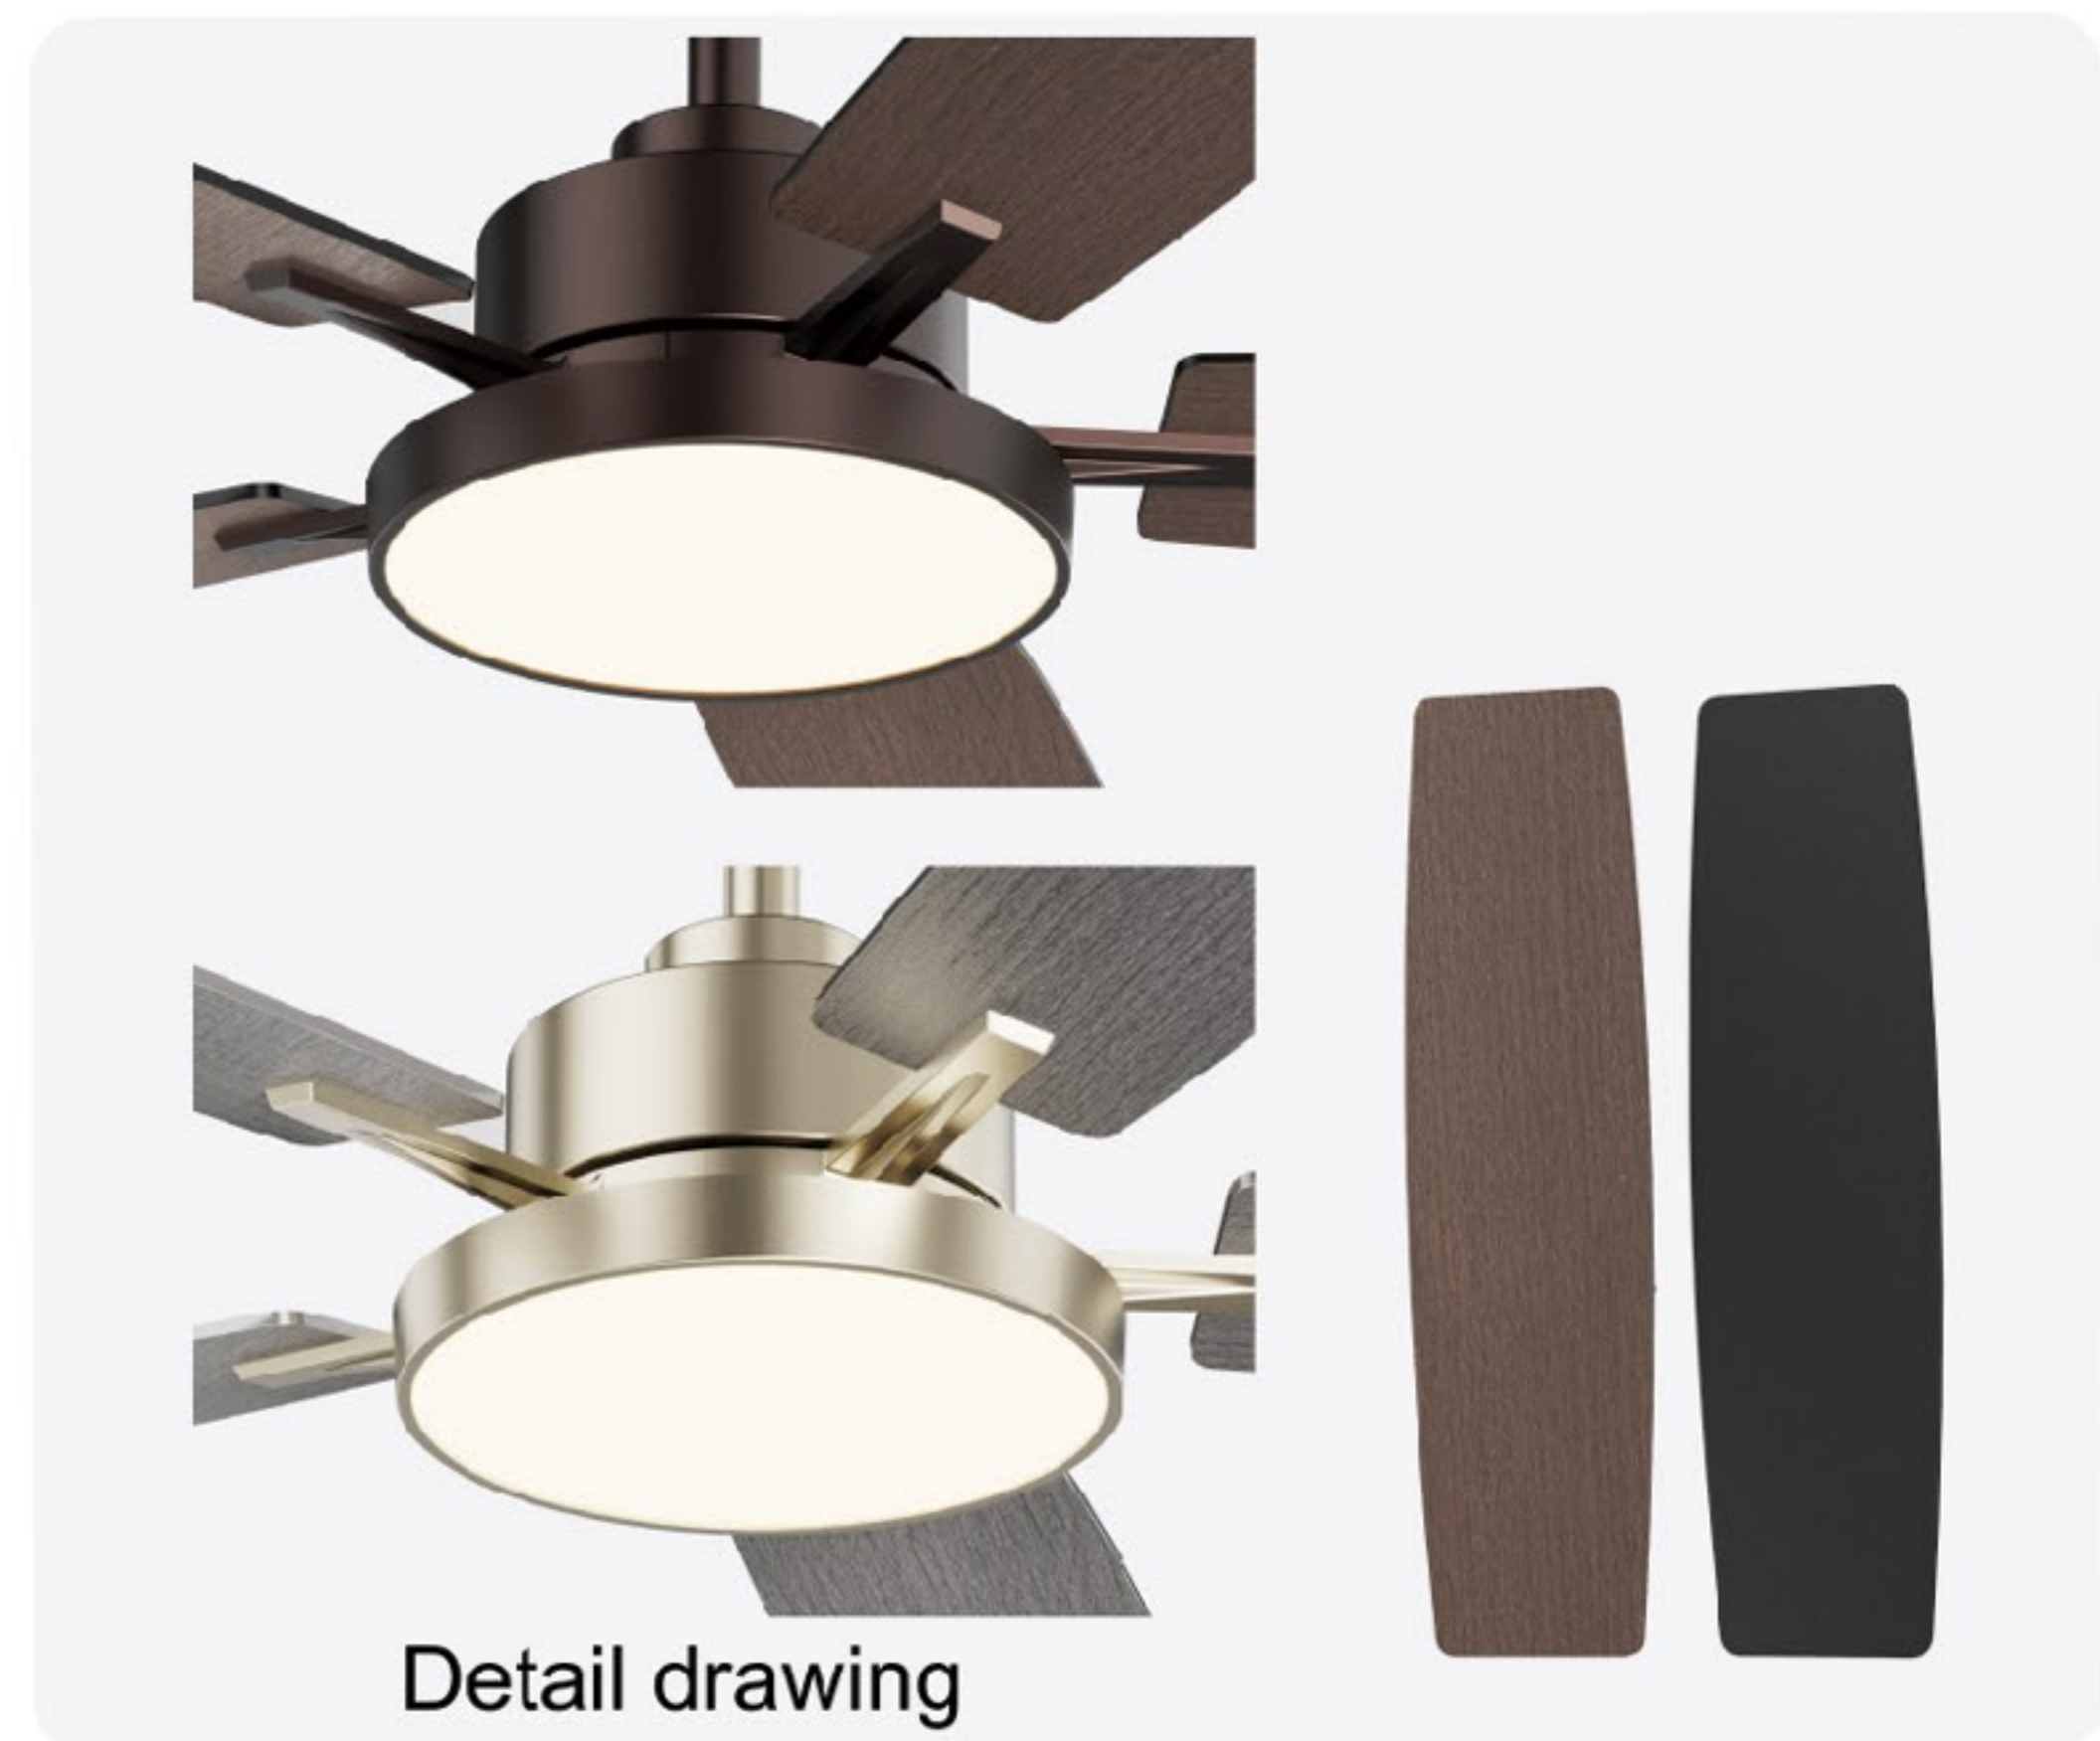

Model:HSF-071ZD52C05

- Application
  areaMotor
- Speeds
  1 2 3 4 5 6
- Maximum
  inclination
  13°
- Timing
  2h 4h
- Night mode
- Wide angle
  air supply
- Forward and
  reverse
- Tricolor light
  W N C
- Memory
  function
- Remote
  control

- **24W**
- Wood
- Hardware
- Acrylic
- **52inches**

Speeds		1	2	3	4	5	6
Revolutions per minute		110	120	130	140	150	168
Volume		33	34	37	40	43	47
Motor Power		7.5	9.7	12	15.6	19.9	30.7