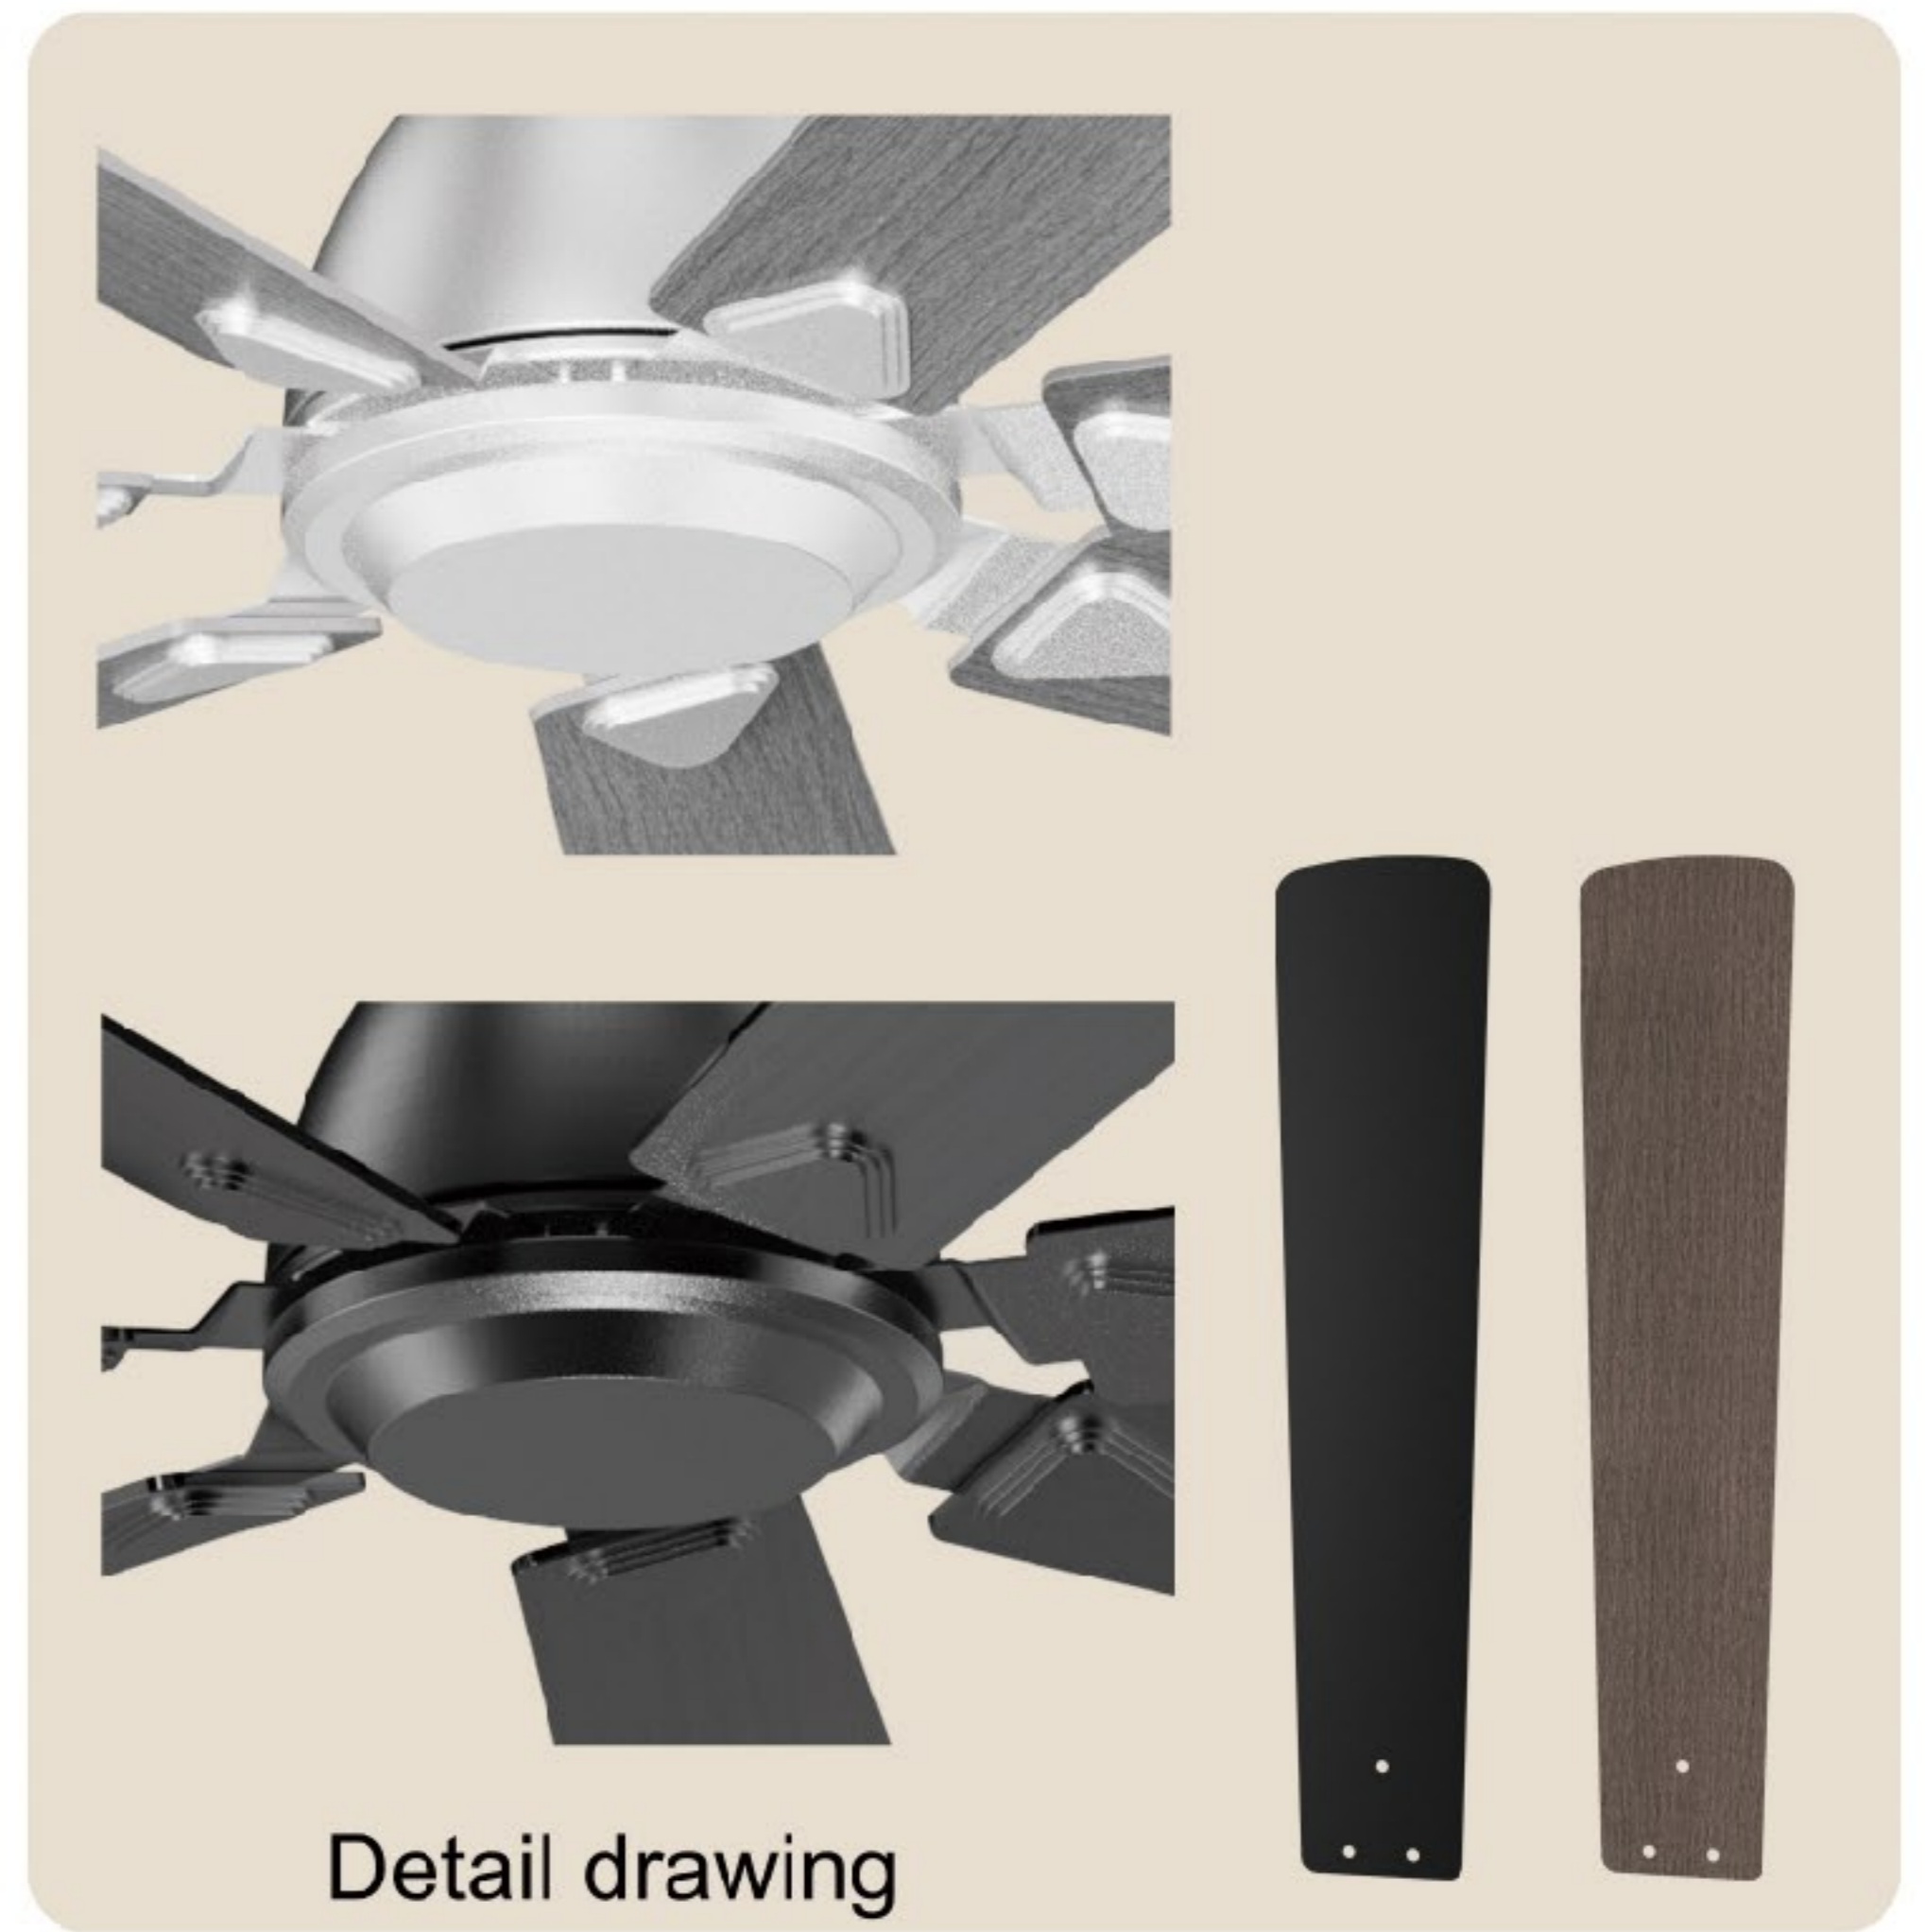

Model:HSF-069ZD62C07

- Application area
  Motor
- Speeds
  1 2 3 4 5 6
- Maximum inclination
  13°
- Timing
  2h | 4h
- Night mode
- Wide angle air supply
- Forward and reverse
- Tricolor light
- Memory function
- Remote control

- Wood
- Hardware
- Acrylic
- 62inches

Speeds		1	2	3	4	5	6
Revolutions per minute		94	101	110	120	130	135
Volume		33	34	37	40	43	47
Motor Power		11.4	14.7	19.1	24.5	30.4	33