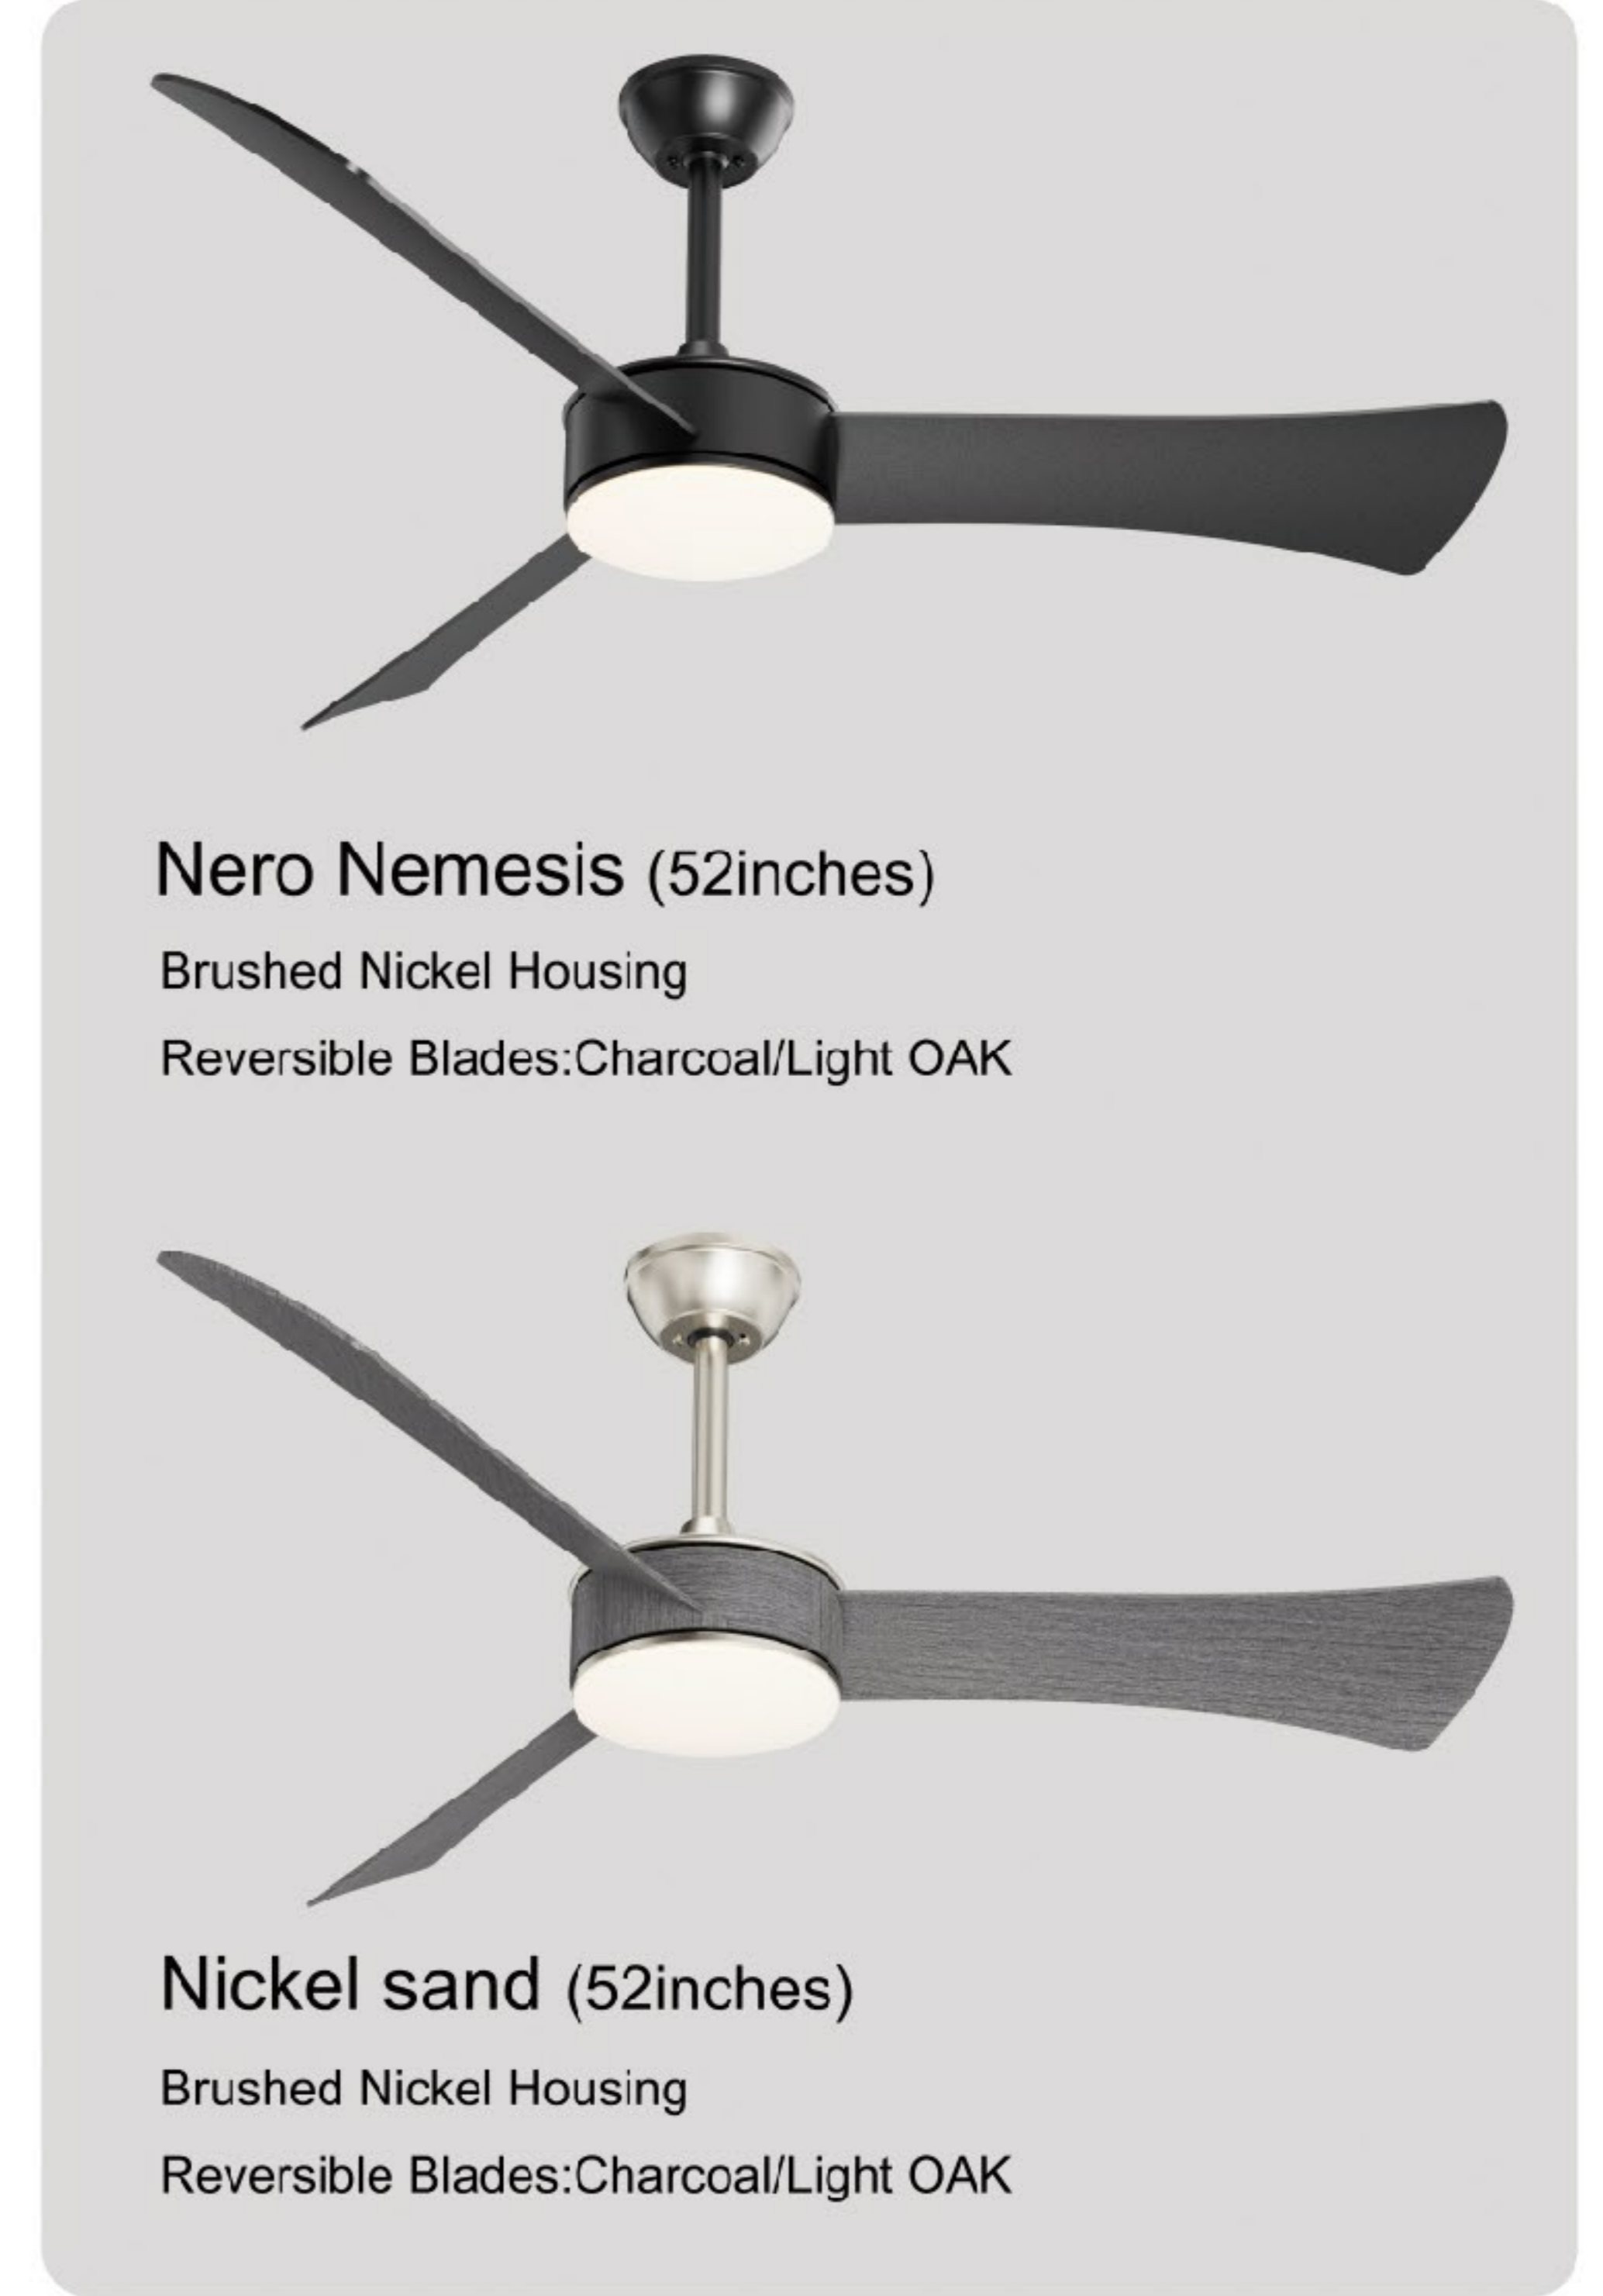

Model:HSF-060AD52C03

- Application areaMotor
- Speeds
  1 2 3 4 5 6
- 13°
  Maximum inclination
- 2h | 4h
  Timing
- Night mode
- Wide angle air supply
- Forward and reverse
- Tricolor light
- Memory function
- Remote control

- 18W
- Wood
- Hardware
- Acrylic
- 52inches

Speeds		1	2	3	4	5	6
Revolutions per minute		60	70	79	89	99	120
Volume		33	34	37	40	43	47
Motor Power		3.4	4.7	6.8	9.8	13.7	25.4