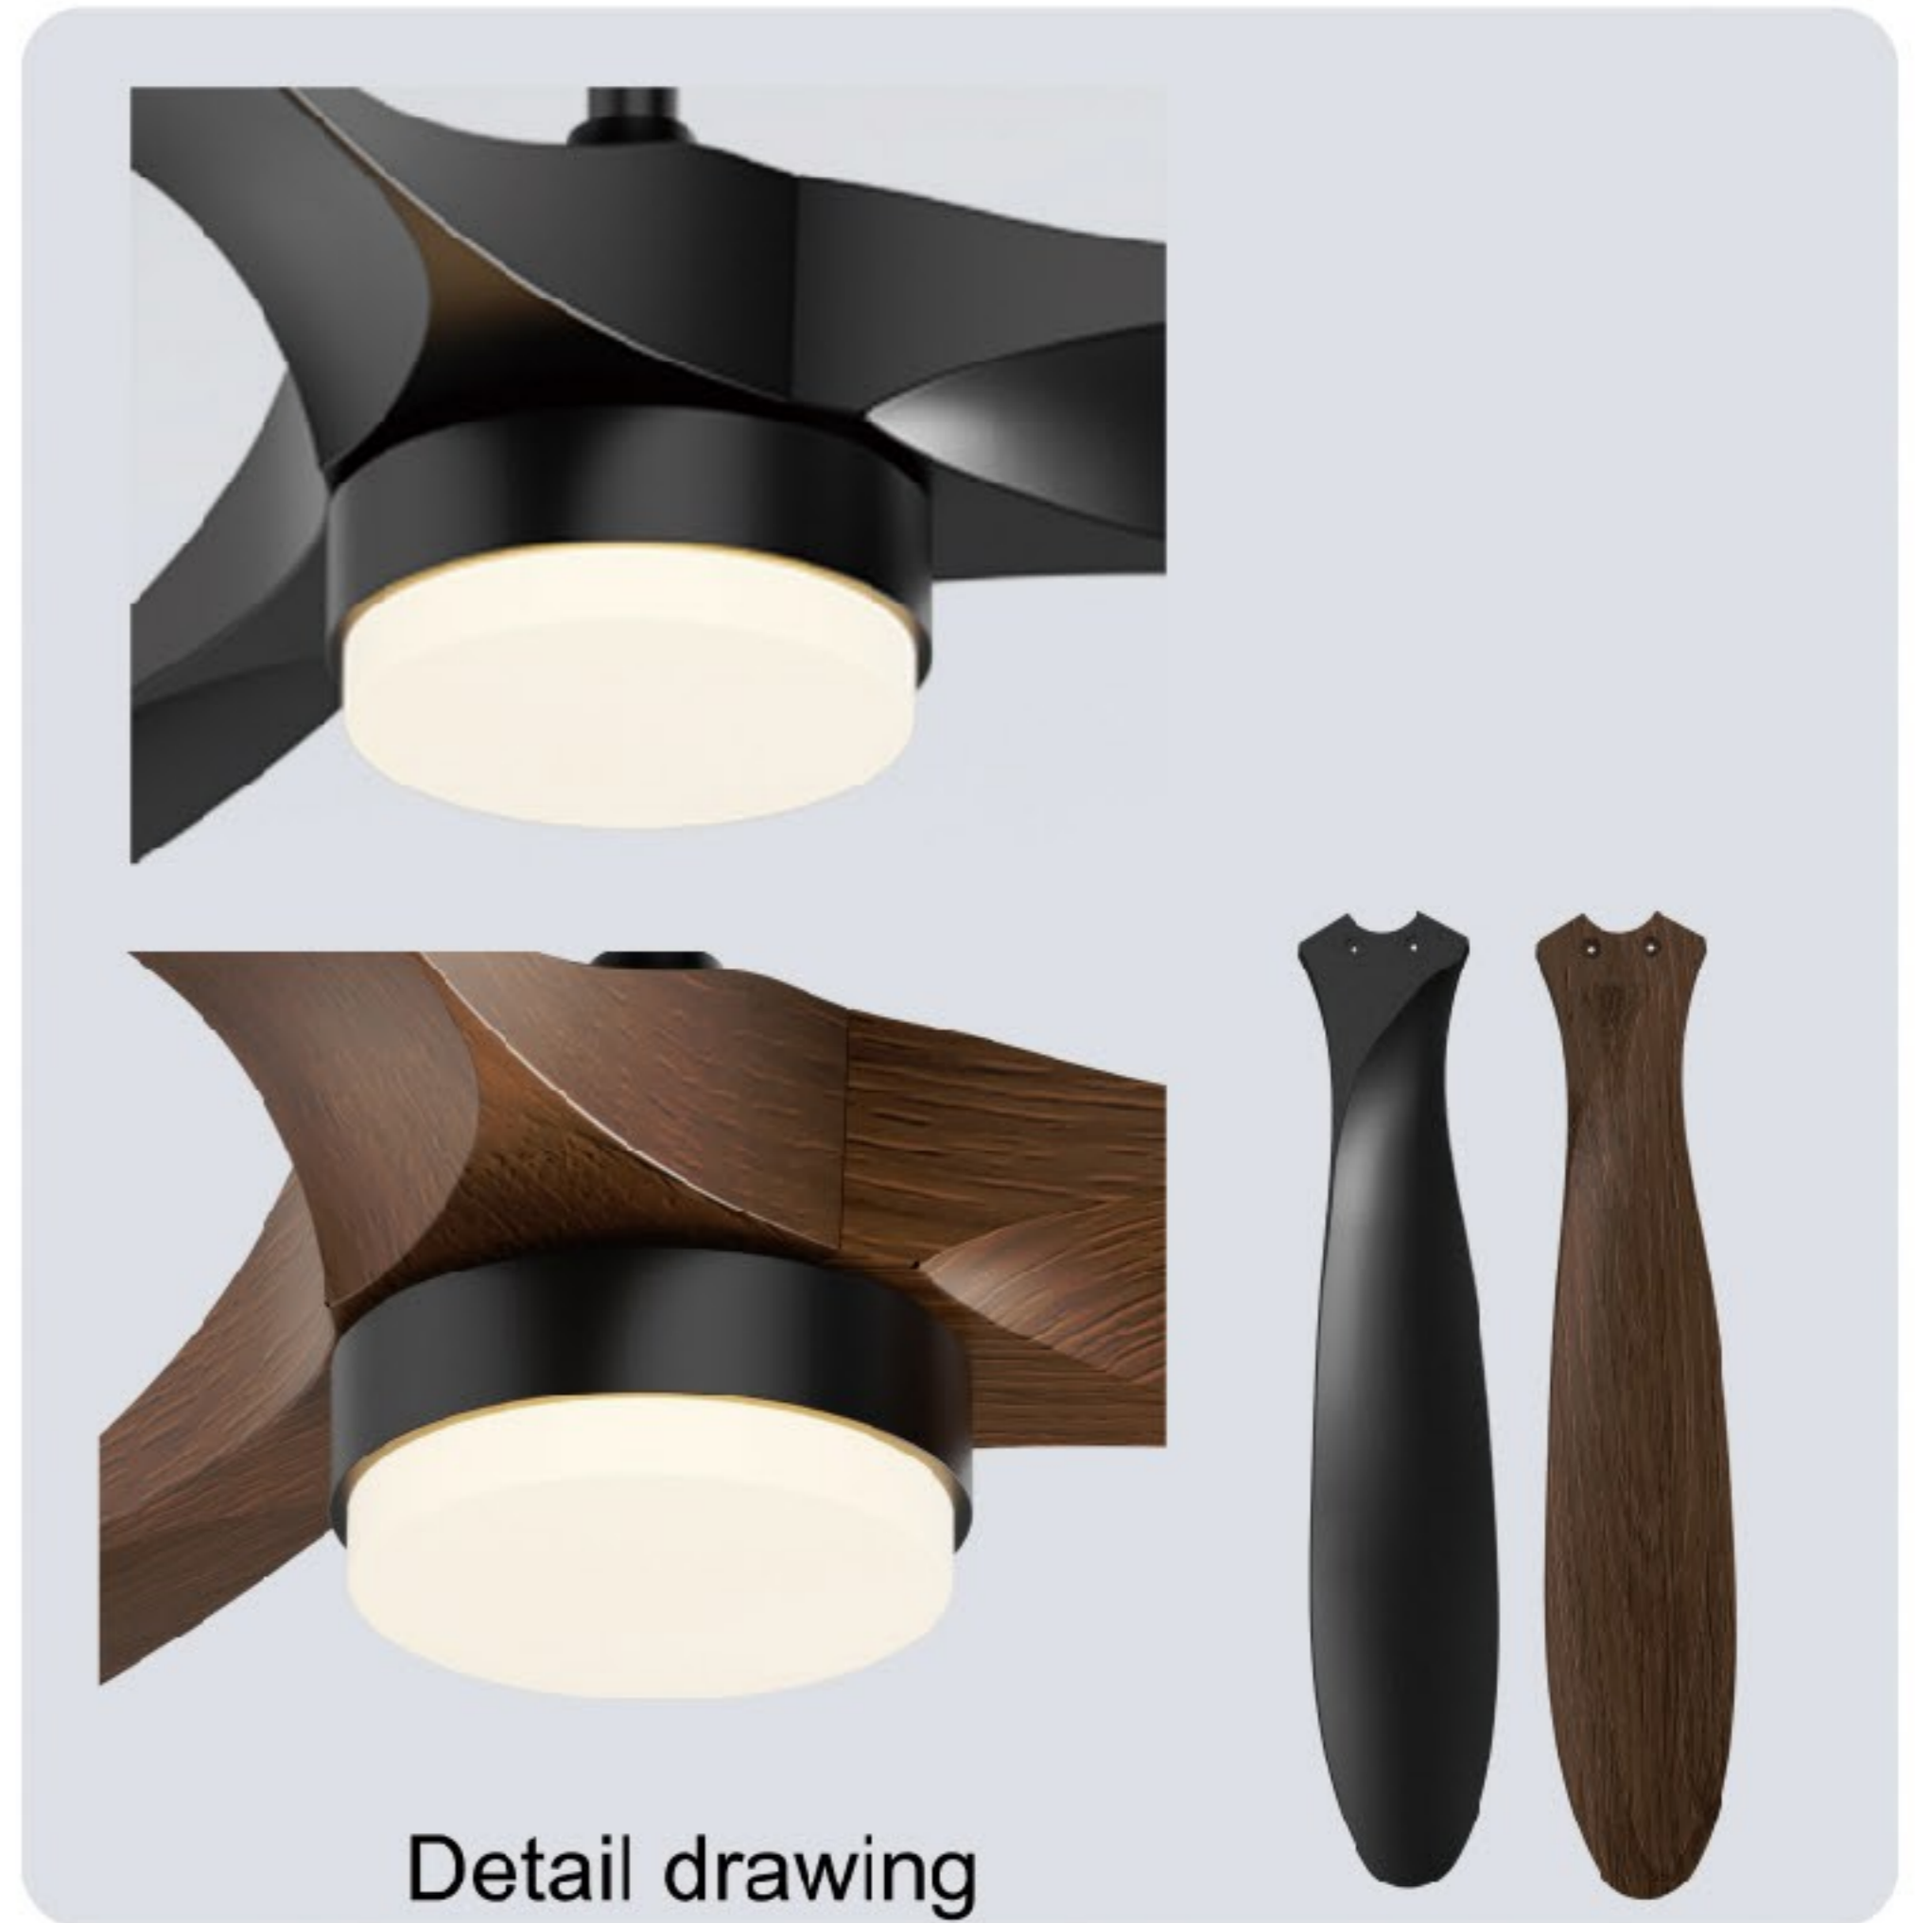

Model:HSF-073AD70C03

- Application
  areaMotor
- Speeds
  1 2 3 4 5 6
- 13°
  Maximum
  inclination
- 2h | 4h
  Timing
- Night mode
- Wide angle
  air supply
- Forward and
  reverse
- W | N | C
  Tricolor light
- Memory
  function
- Remote
  control

- **18W**
- Wood
- Hardware
- Acrylic
- **70inches**

Speeds		1	2	3	4	5	6
Revolutions per minute		80	90	100	110	120	130
Volume		33	34	37	40	43	47
Motor Power		10	14.6	19.8	27.1	35.9	47.5