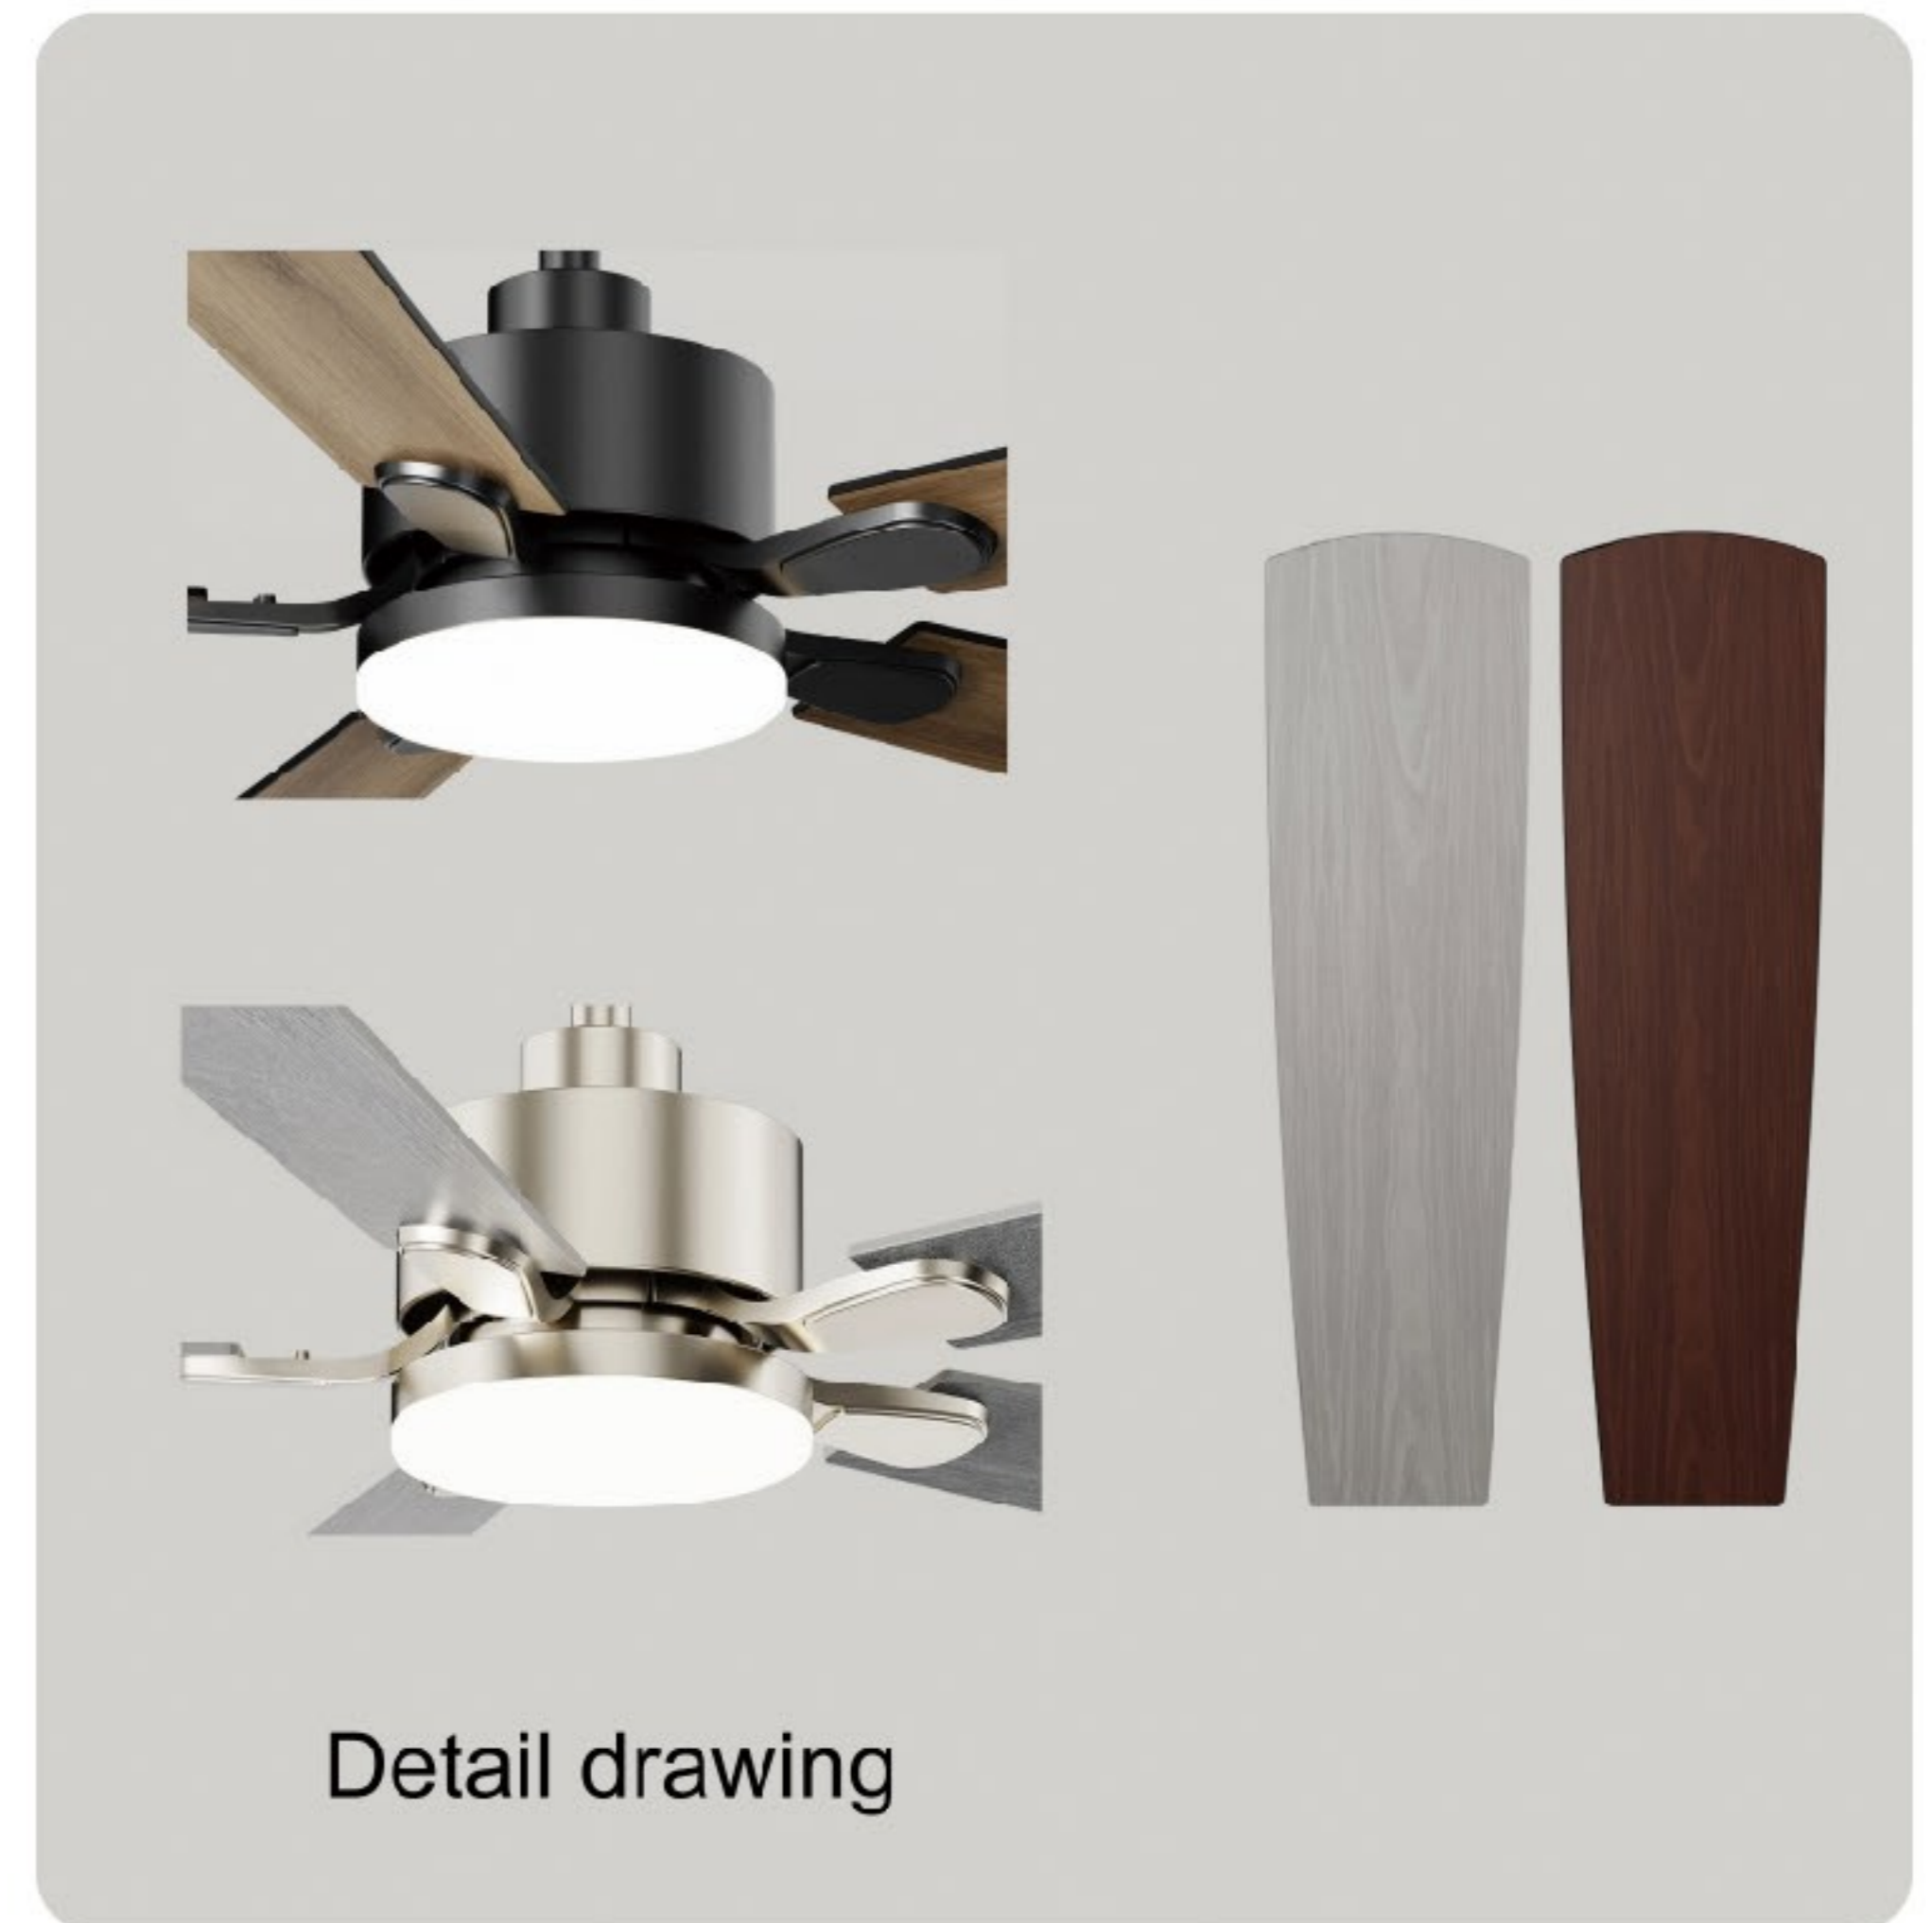

Model:HSF-039ZD52C05

- Application area
  Motor
- Speeds
  1 2 3 4 5 6
- Maximum inclination
  13°
- Timing
  2h | 4h
- Night mode
- Wide angle air supply
- Forward and reverse
- Tricolor light
  W | N | C
- Memory function
- Remote control

- **18W**
- Wood
- Hardware
- Acrylic
- **52inches**

Speeds		1	2	3	4	5	6
Revolutions per minute		90	100	110	121	130	140
Volume		33	34	37	40	43	47
Motor Power		11.6	15.5	21	27.1	35.5	44.5