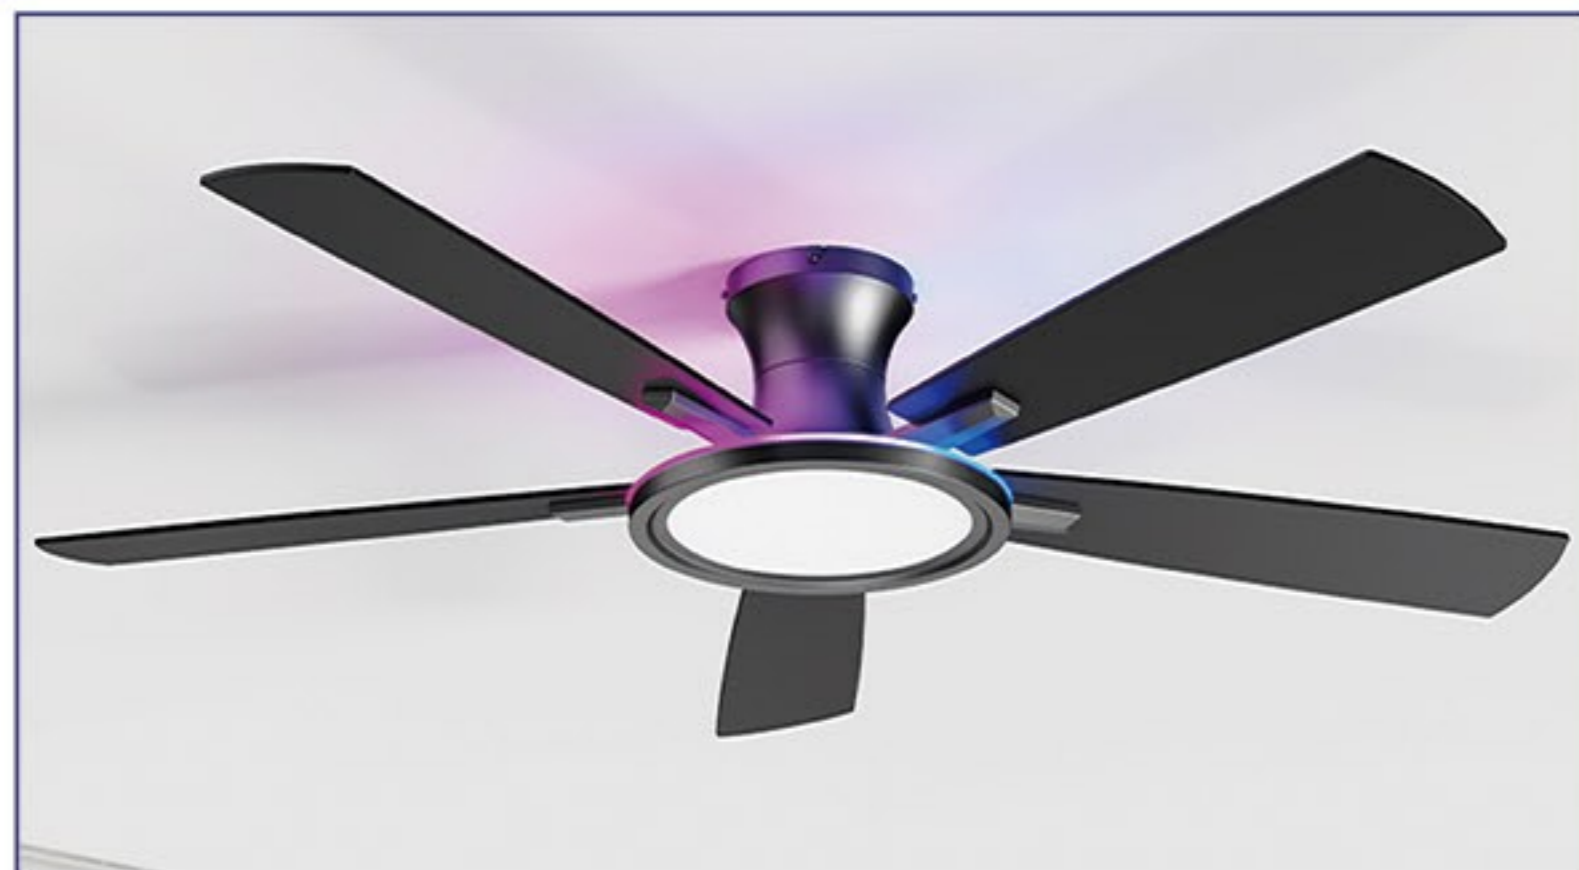

INDEX

HSF-183ZX52C05
P7