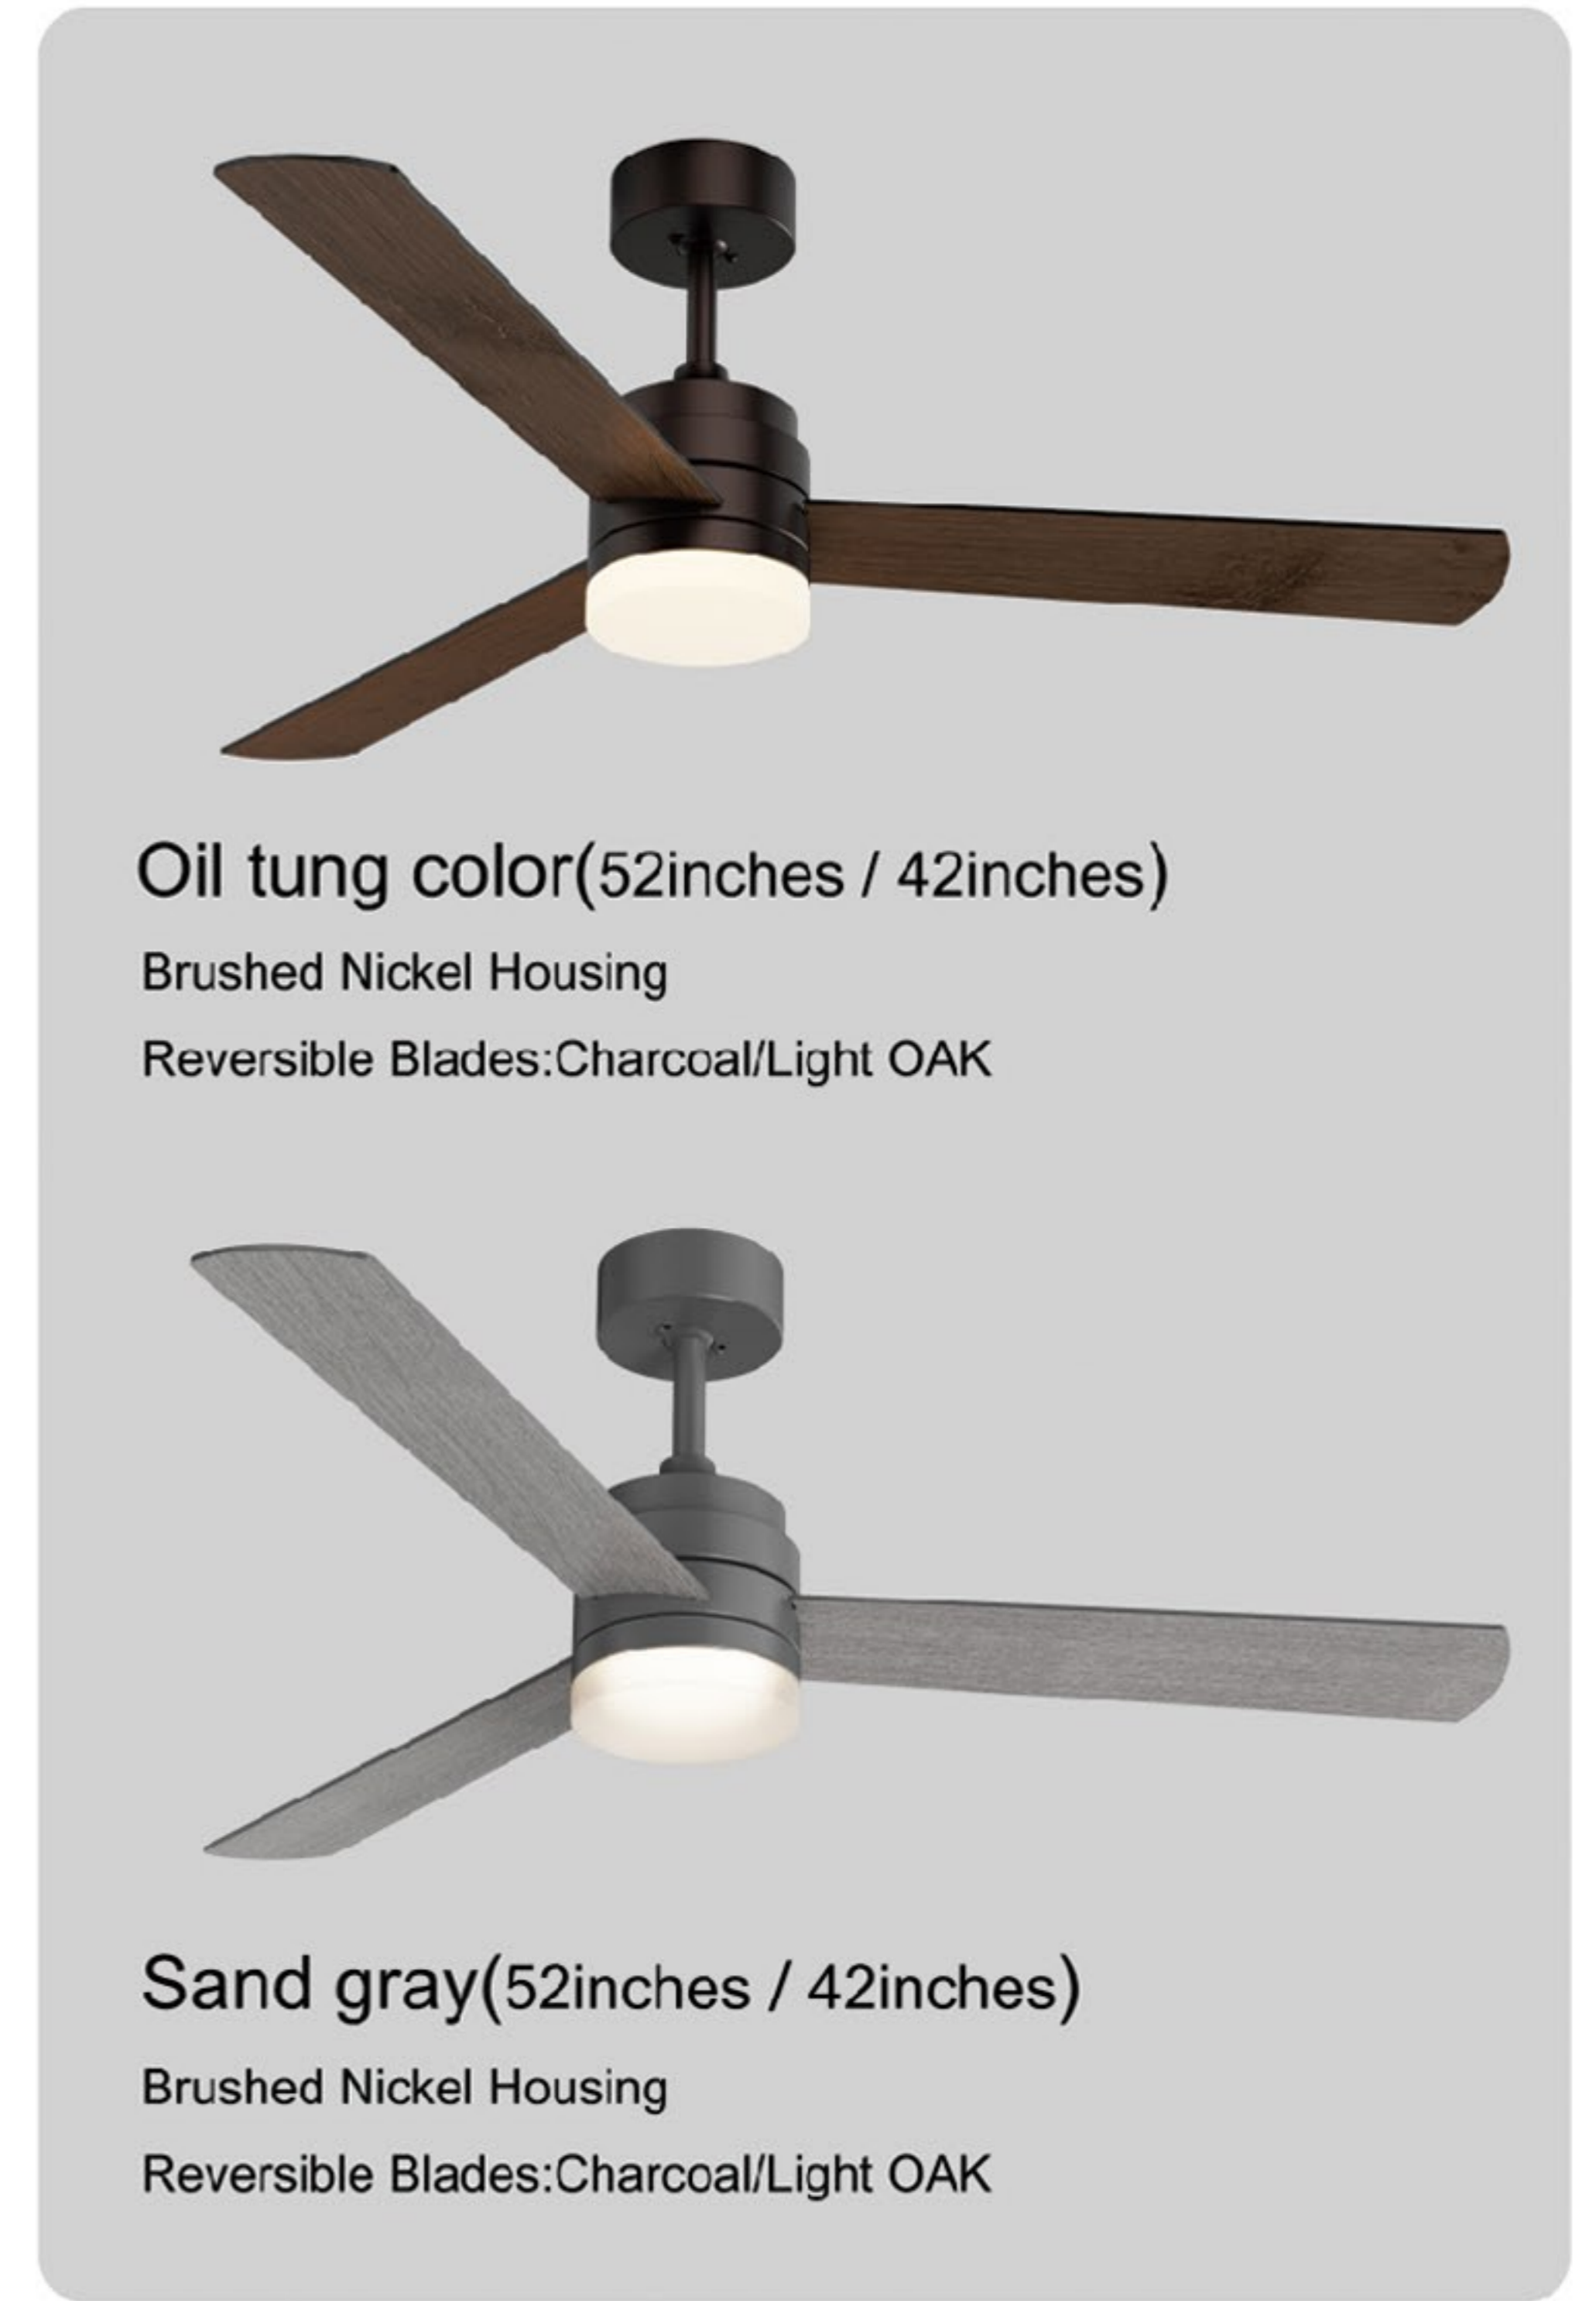

Model:HSF-034ZD52C03

- Application area
  Motor
- Speeds
  1 2 3 4 5 6
- Maximum inclination
  13°
- Timing
  2h | 4h
- Night mode
- Wide angle air supply
- Forward and reverse
- Tricolor light
  W N C
- Memory function
- Remote control

- **18W**
- Wood
- Hardware
- Acrylic
- **52inches**

Speeds		1	2	3	4	5	6
Revolutions per minute		110	125	150	163	177	203
Volume		33	34	37	40	43	47
Motor Power		5.3	7.2	12.2	15.5	20.1	30