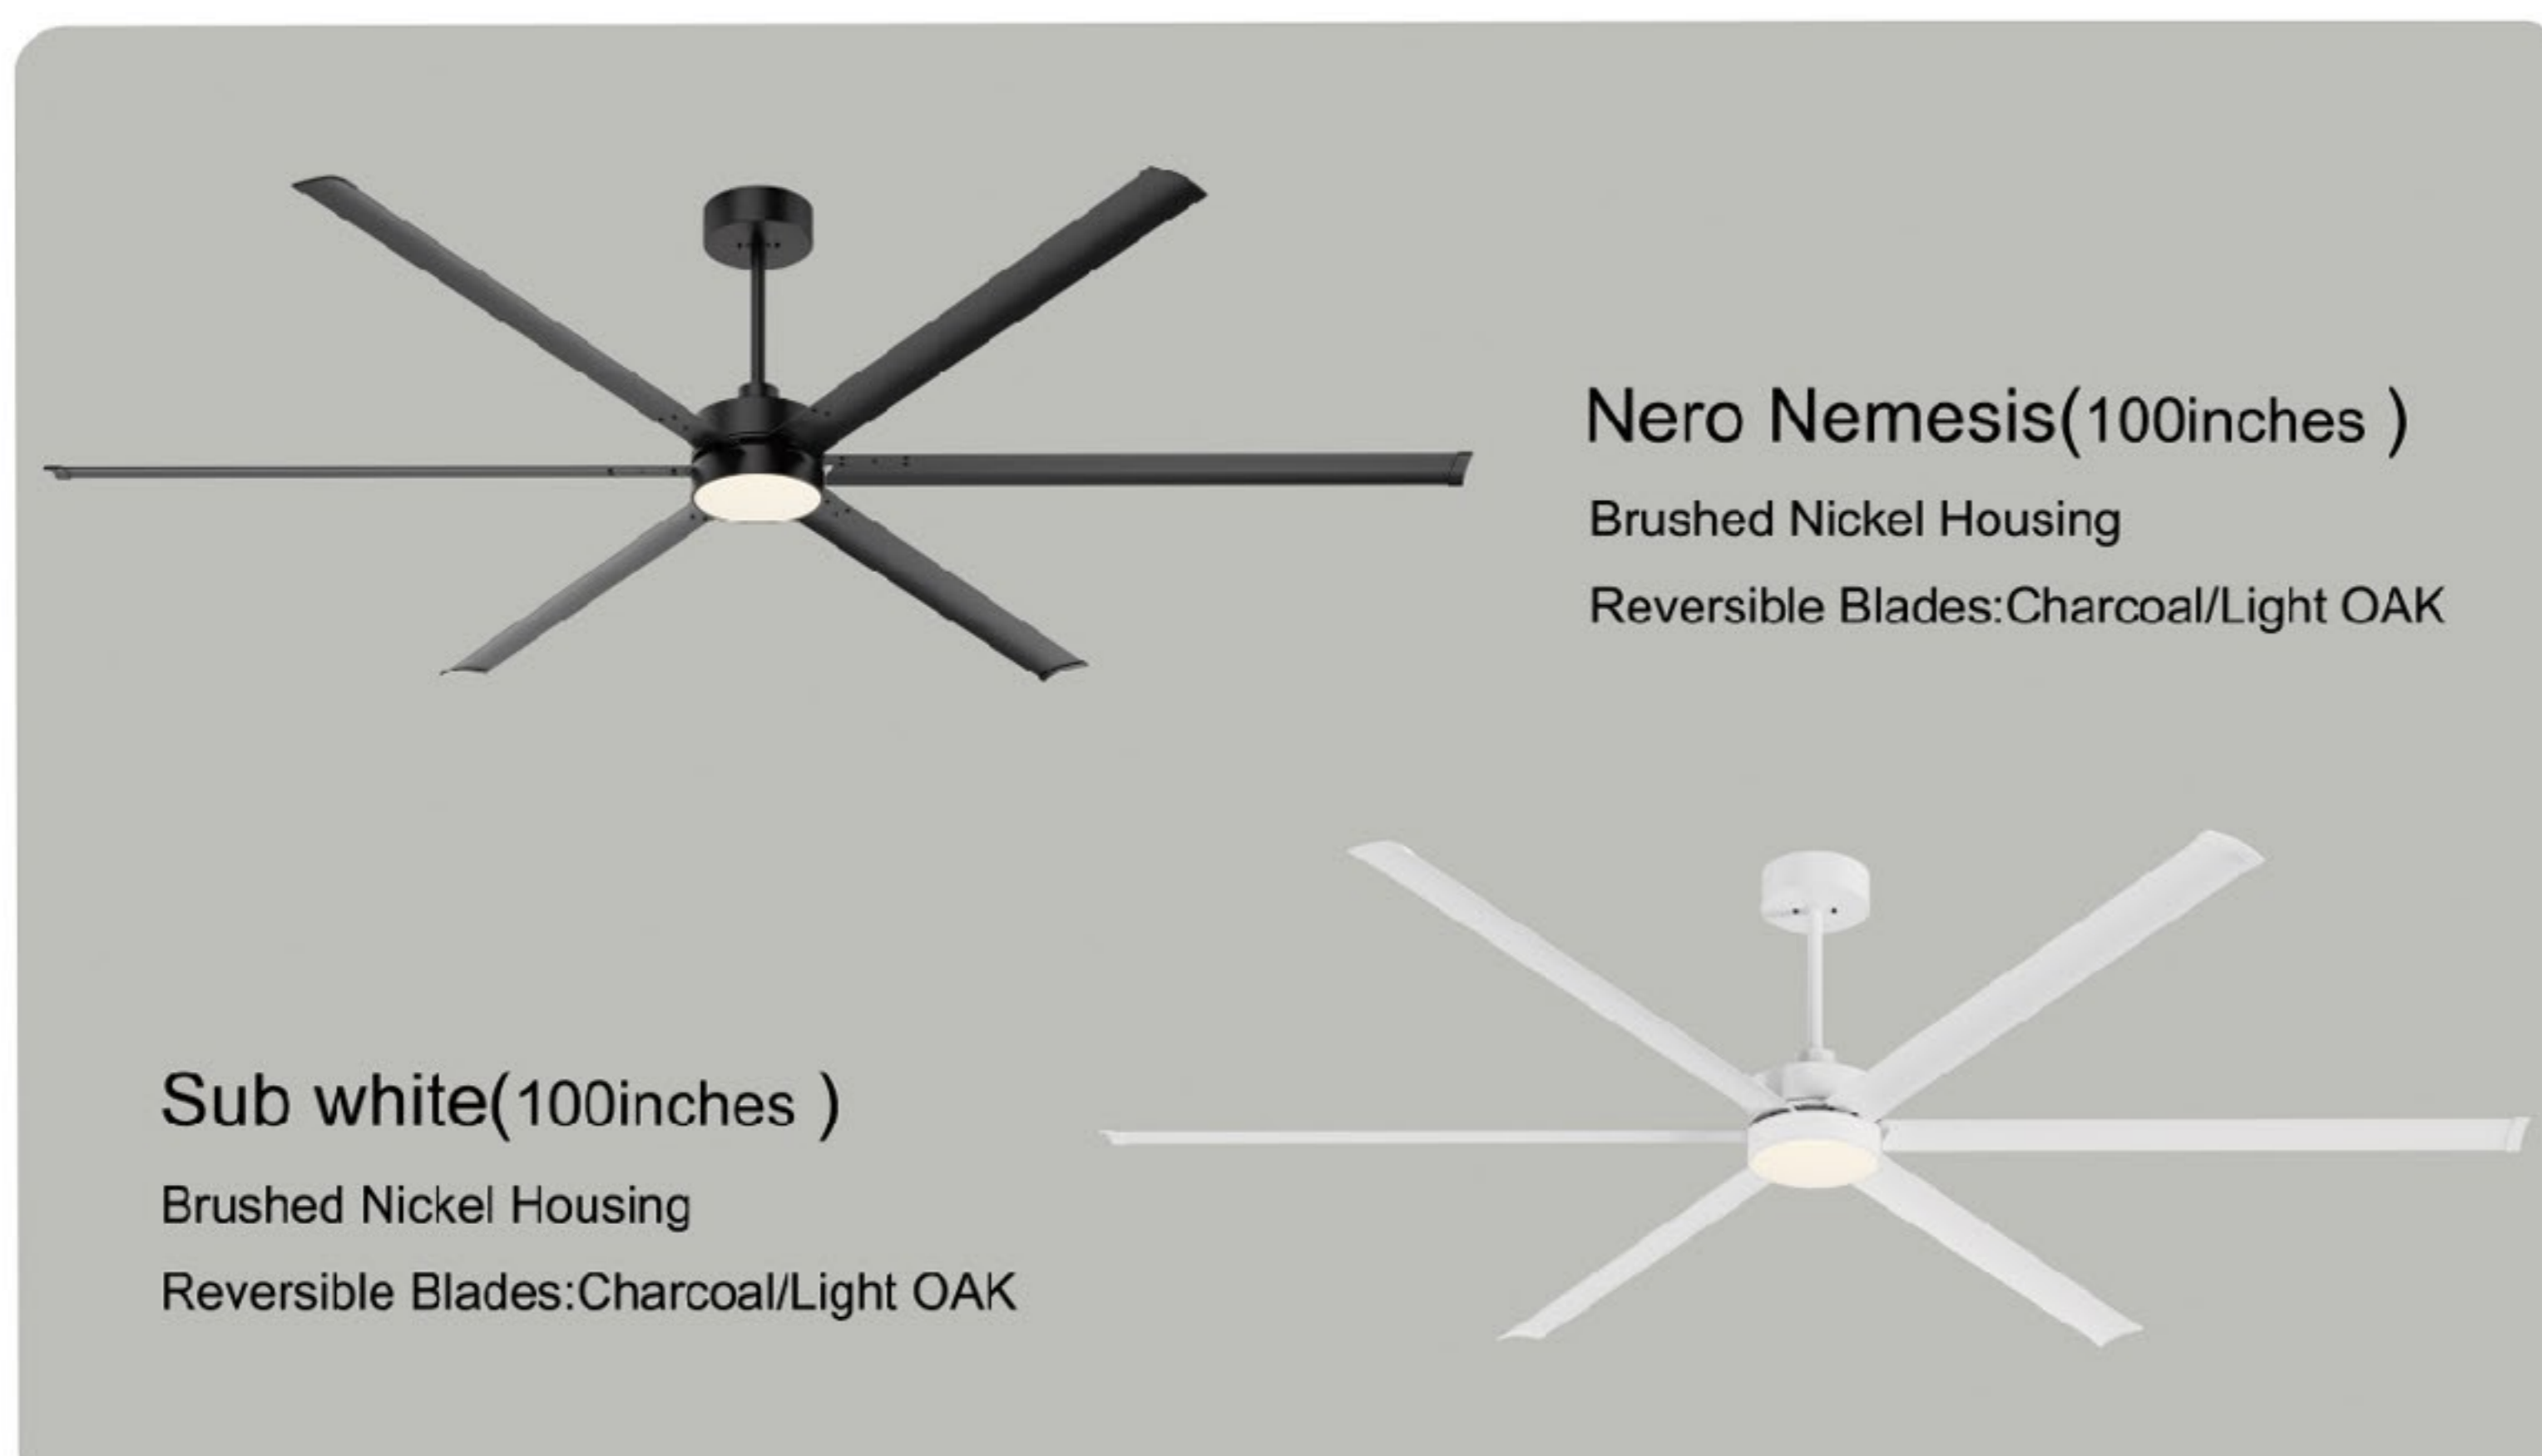

Model:HSF-018LD100C06

- Application
  areaMotor
- Speeds
  1 2 3 4 5 6
- Maximum
  inclination
  13°
- Timing
  2h 4h
- Night mode
- Wide angle
  air supply
- Forward and
  reverse
- Tricolor light
  W N C
- Memory
  function
- Remote
  control

- **24W**
- Wood
- Hardware
- Acrylic
- **100inches**

		1	2	3	4	5	6
Speeds							
Revolutions per minute		32	40	49	59	64	69
Volume		33	34	37	40	43	47
Motor Power		5.6	9.4	17.7	33.1	45.1	62.2