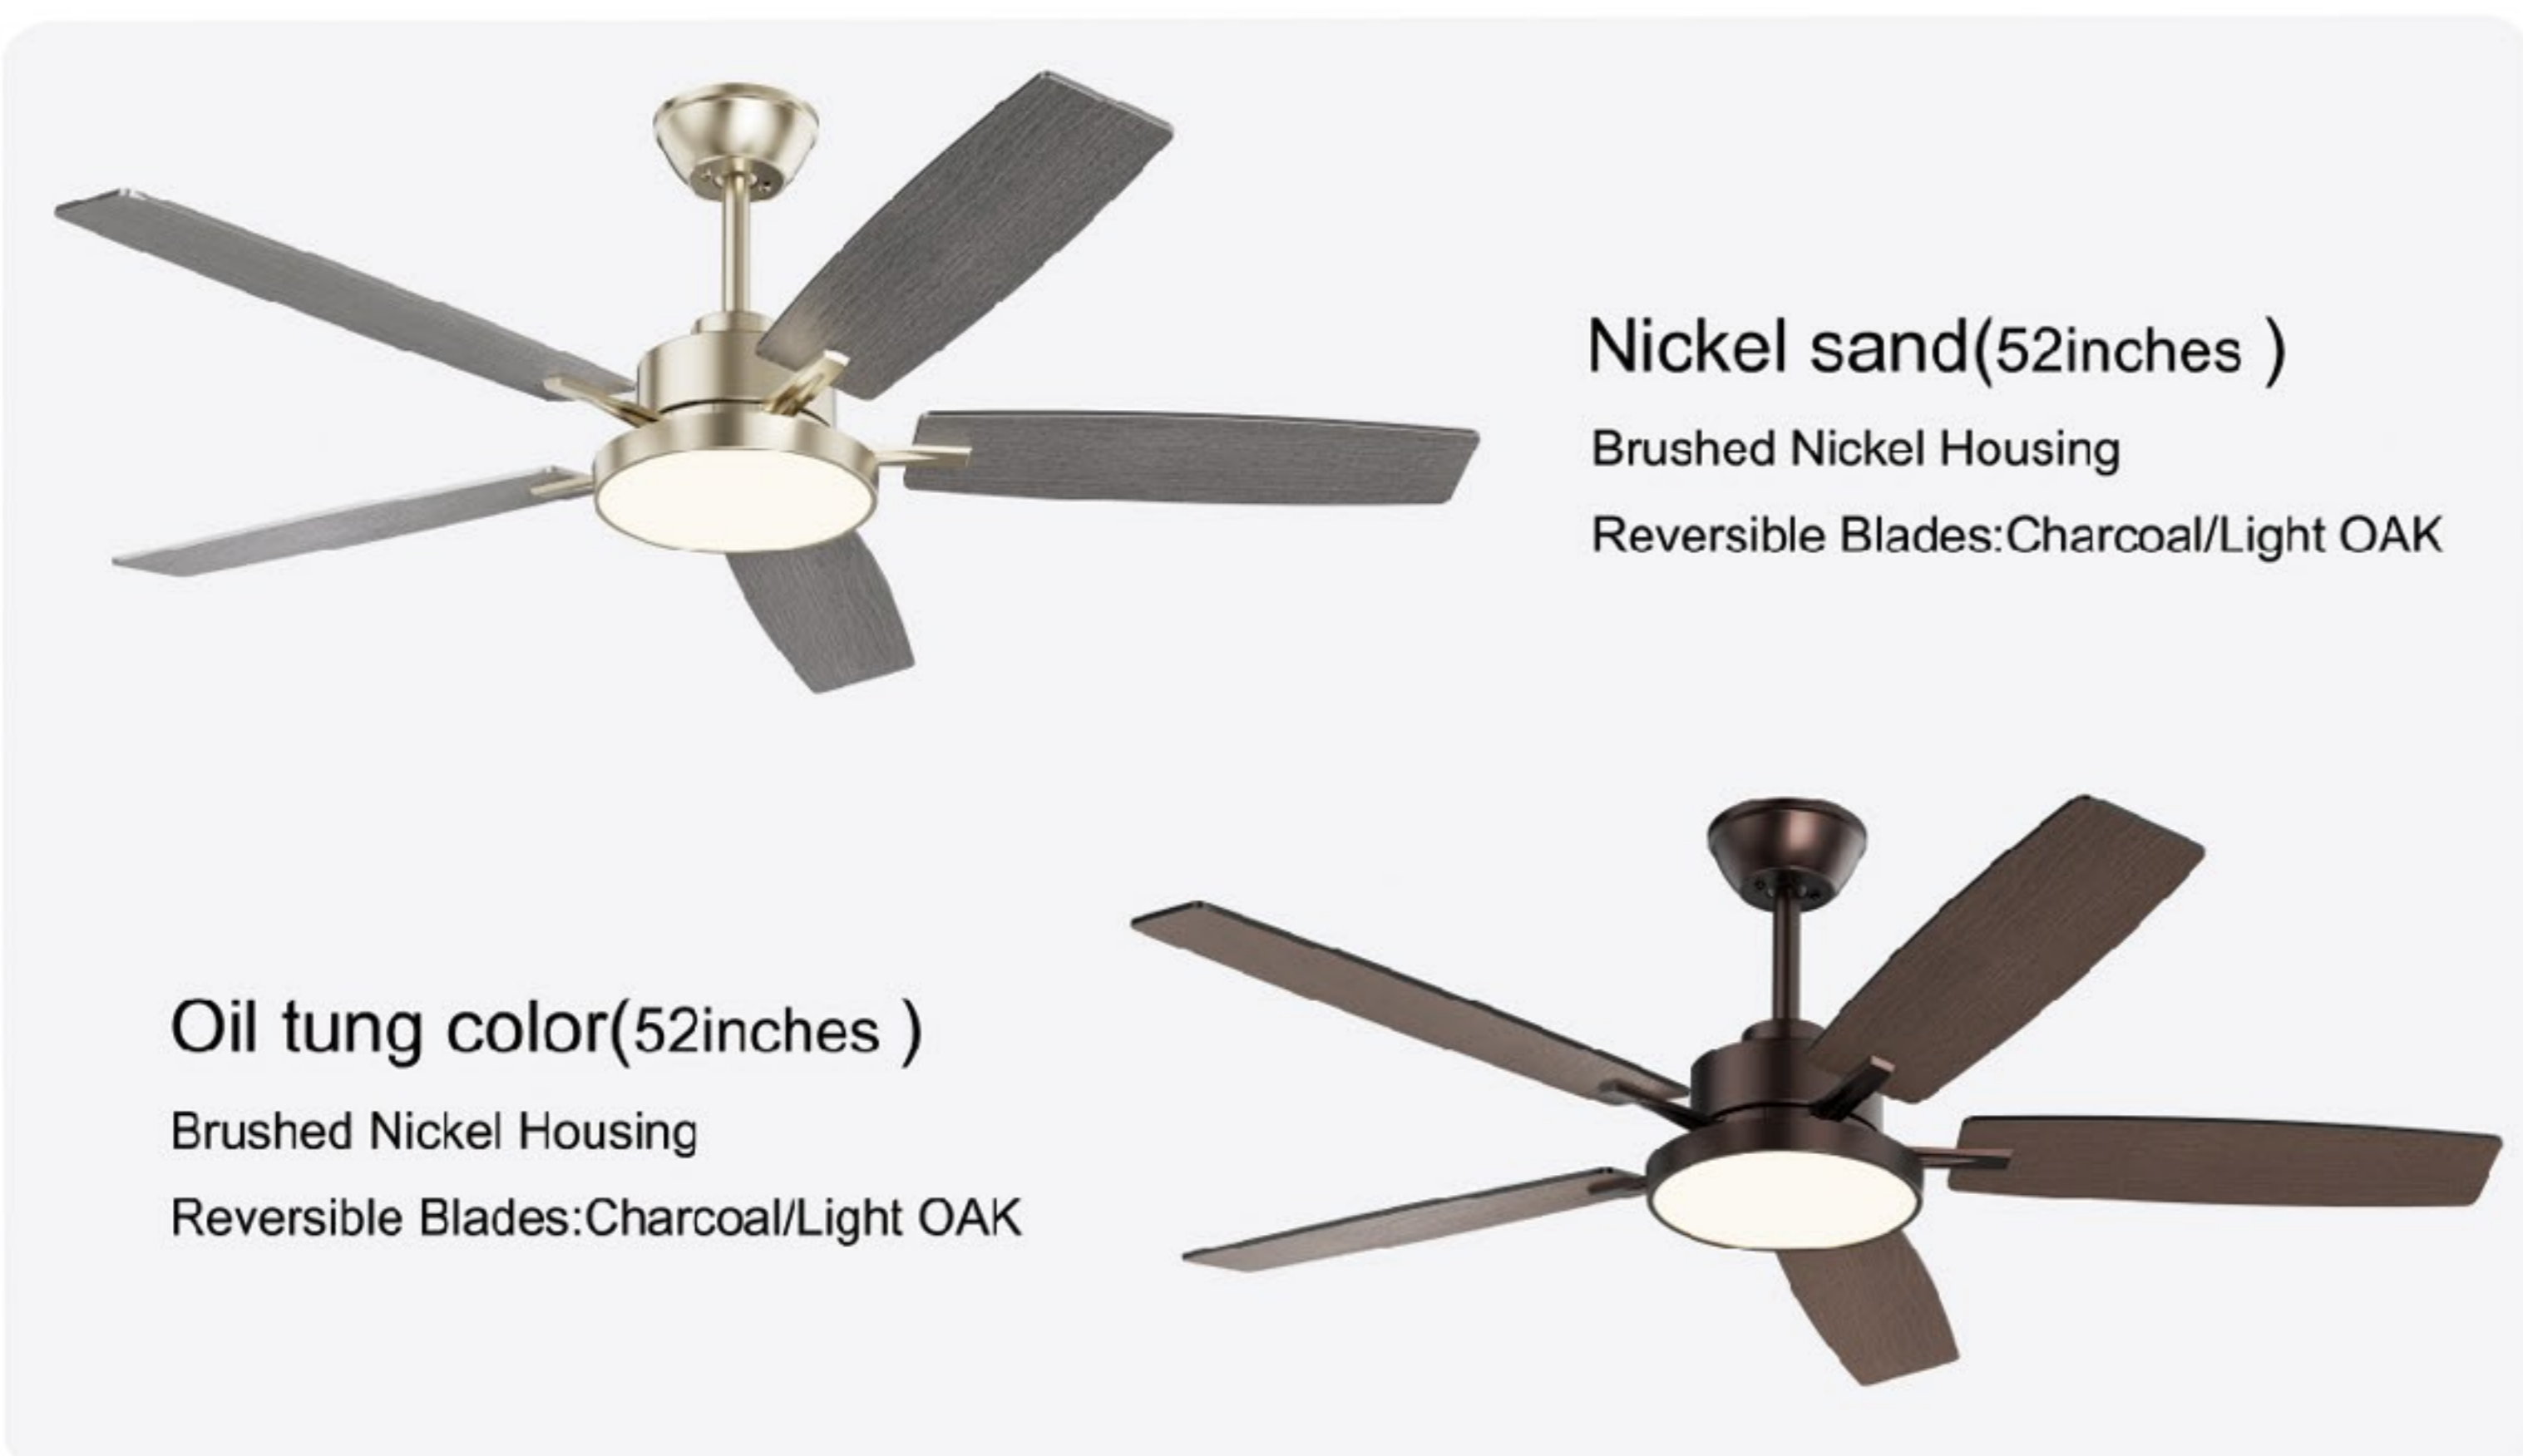

Model:HSF-071ZD52C05

- Application
  areaMotor
- Speeds
  1 2 3 4 5 6
- Maximum
  inclination
  13°
- Timing
  2h 4h
- Night mode
- Wide angle
  air supply
- Forward and
  reverse
- Tricolor light
  W N C
- Memory
  function
- Remote
  control

- **24W**
- Wood
- Hardware
- Acrylic
- **52inches**

Speeds		1	2	3	4	5	6
Revolutions per minute		110	120	130	140	150	168
Volume		33	34	37	40	43	47
Motor Power		7.5	9.7	12	15.6	19.9	30.7