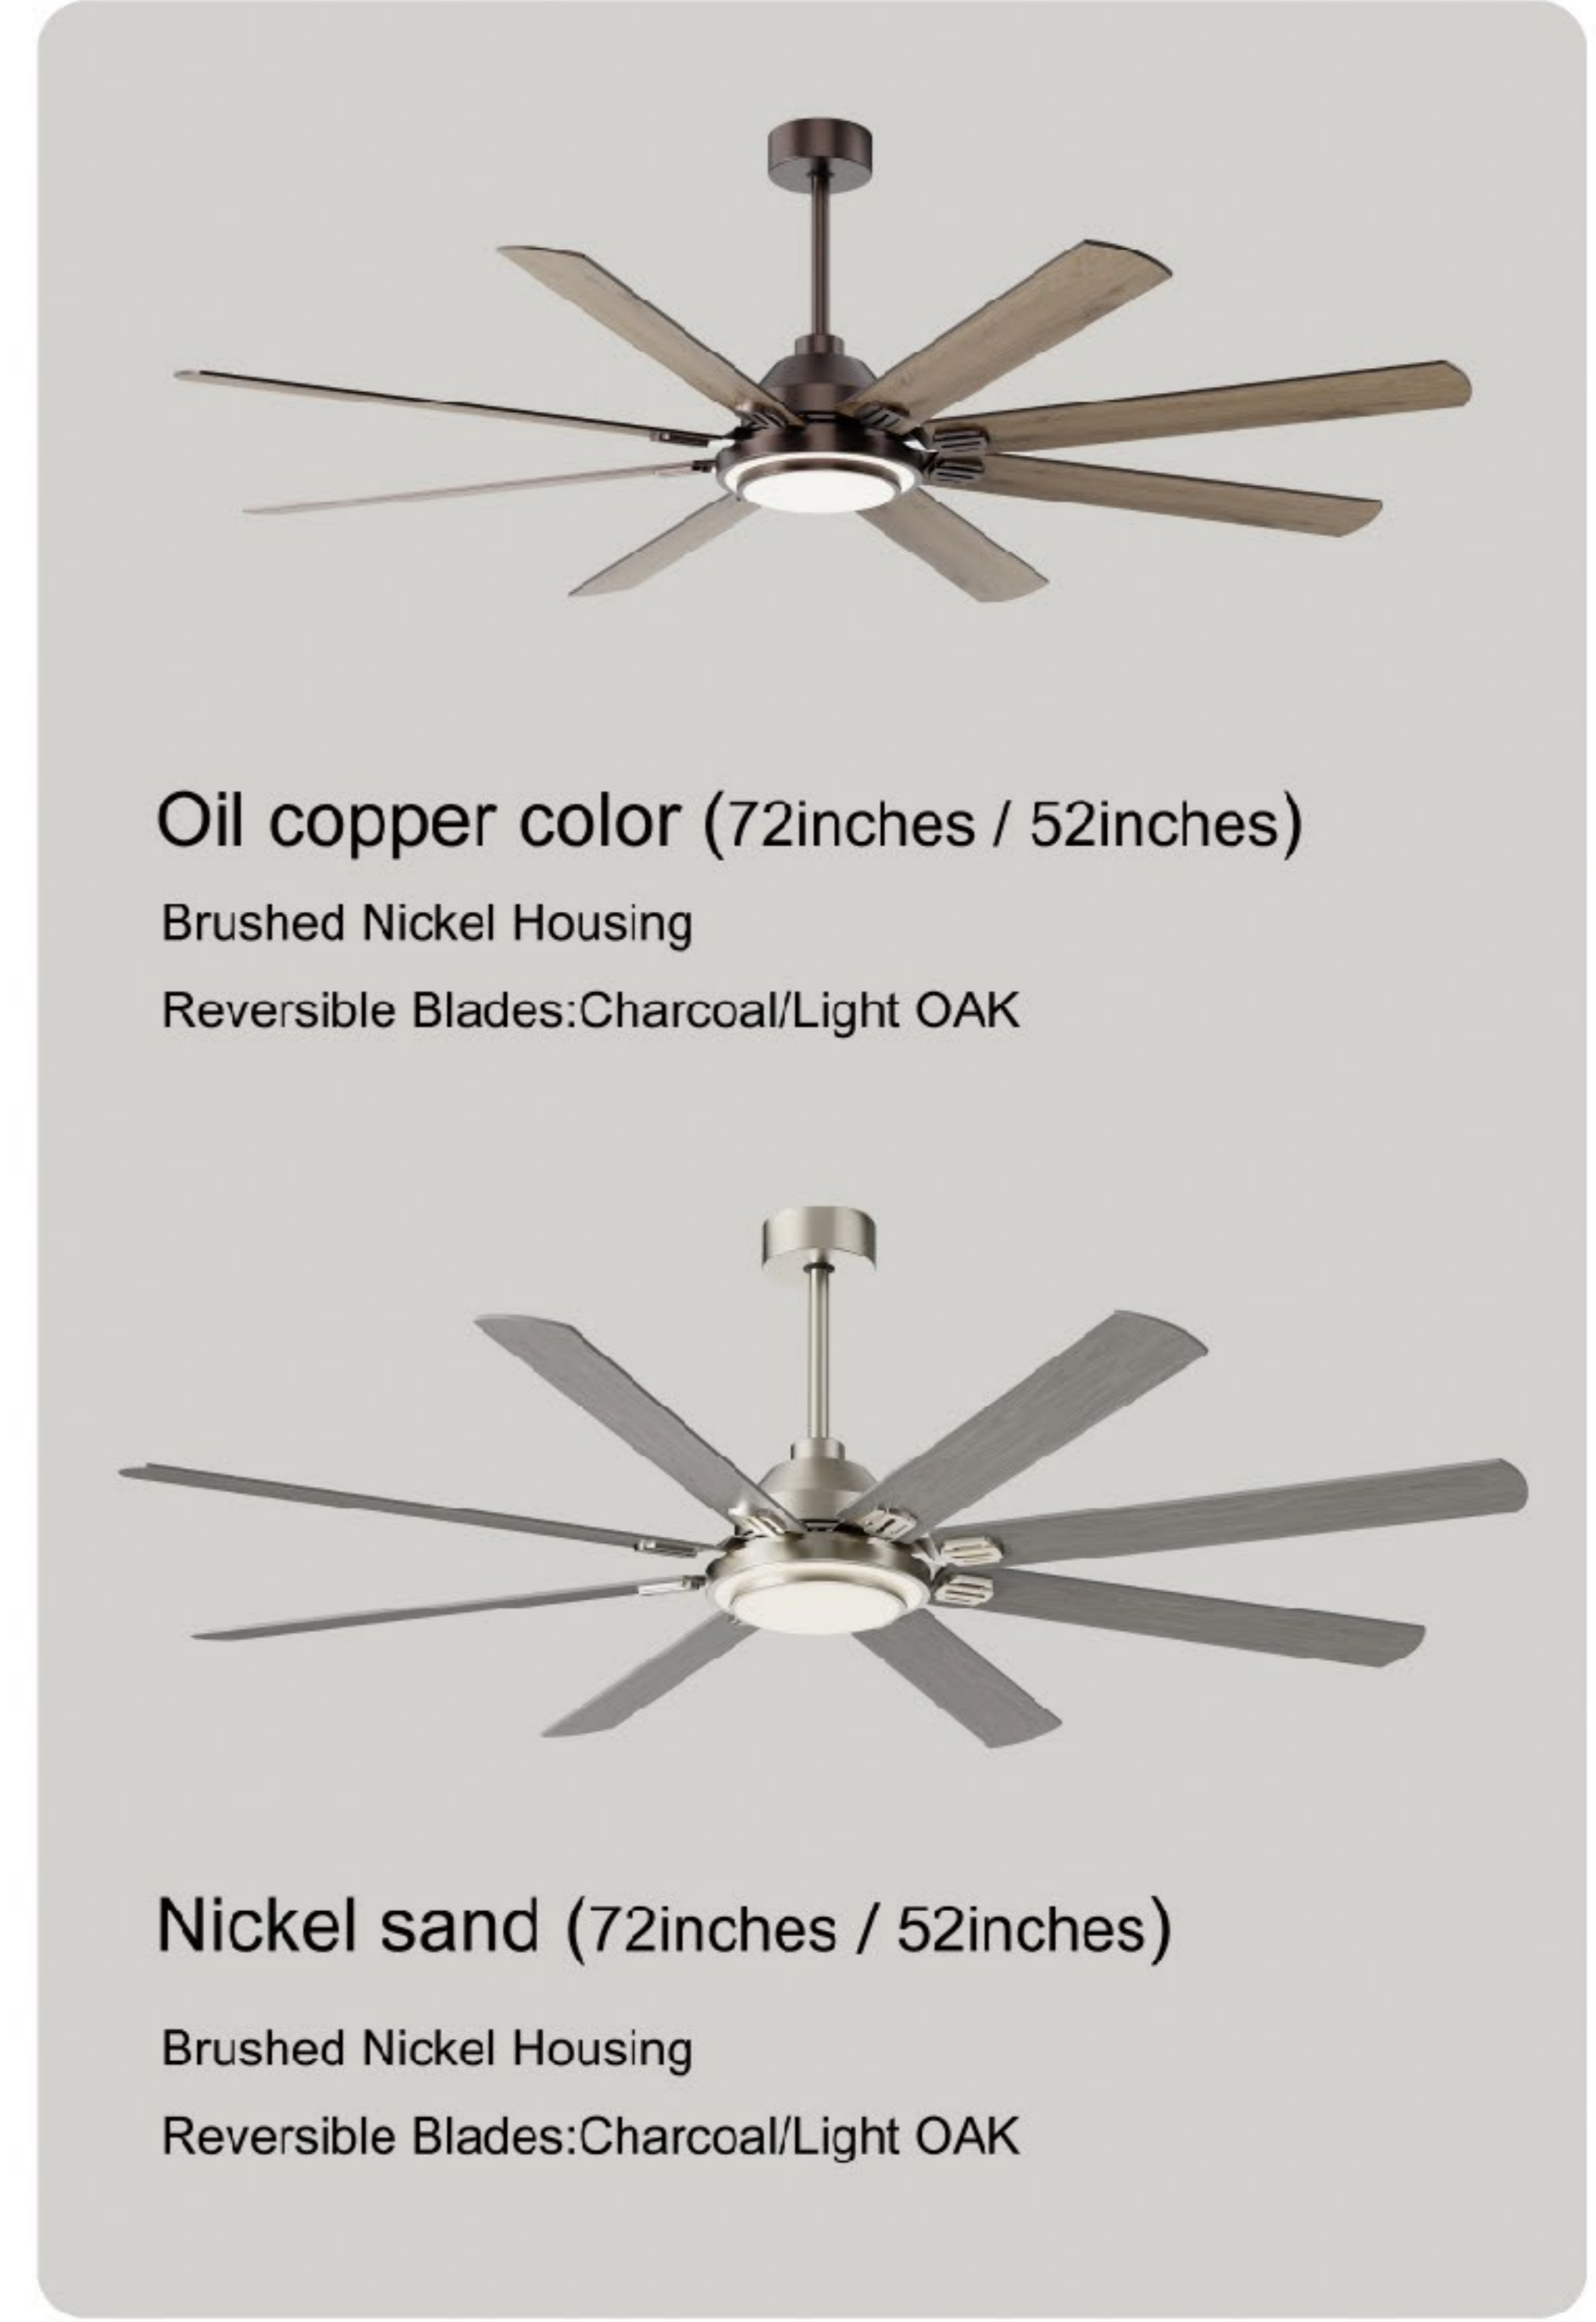

Model:HSF-036ZD72C08

- Application areaMotor
- Speeds
  1 2 3 4 5 6
- 13°
  Maximum inclination
- 2h 4h
  Timing
- Night mode
- Wide angle air supply
- Forward and reverse
- Tricolor light
- Memory function
- Remote control

- 24W
- Wood
- Hardware
- Acrylic
- 72inches

Speeds		1	2	3	4	5	6
Revolutions per minute		80	89	98	106	116	131
Volume		33	34	37	40	43	47
Motor Power		9.8	13	17.8	24.5	30.3	46