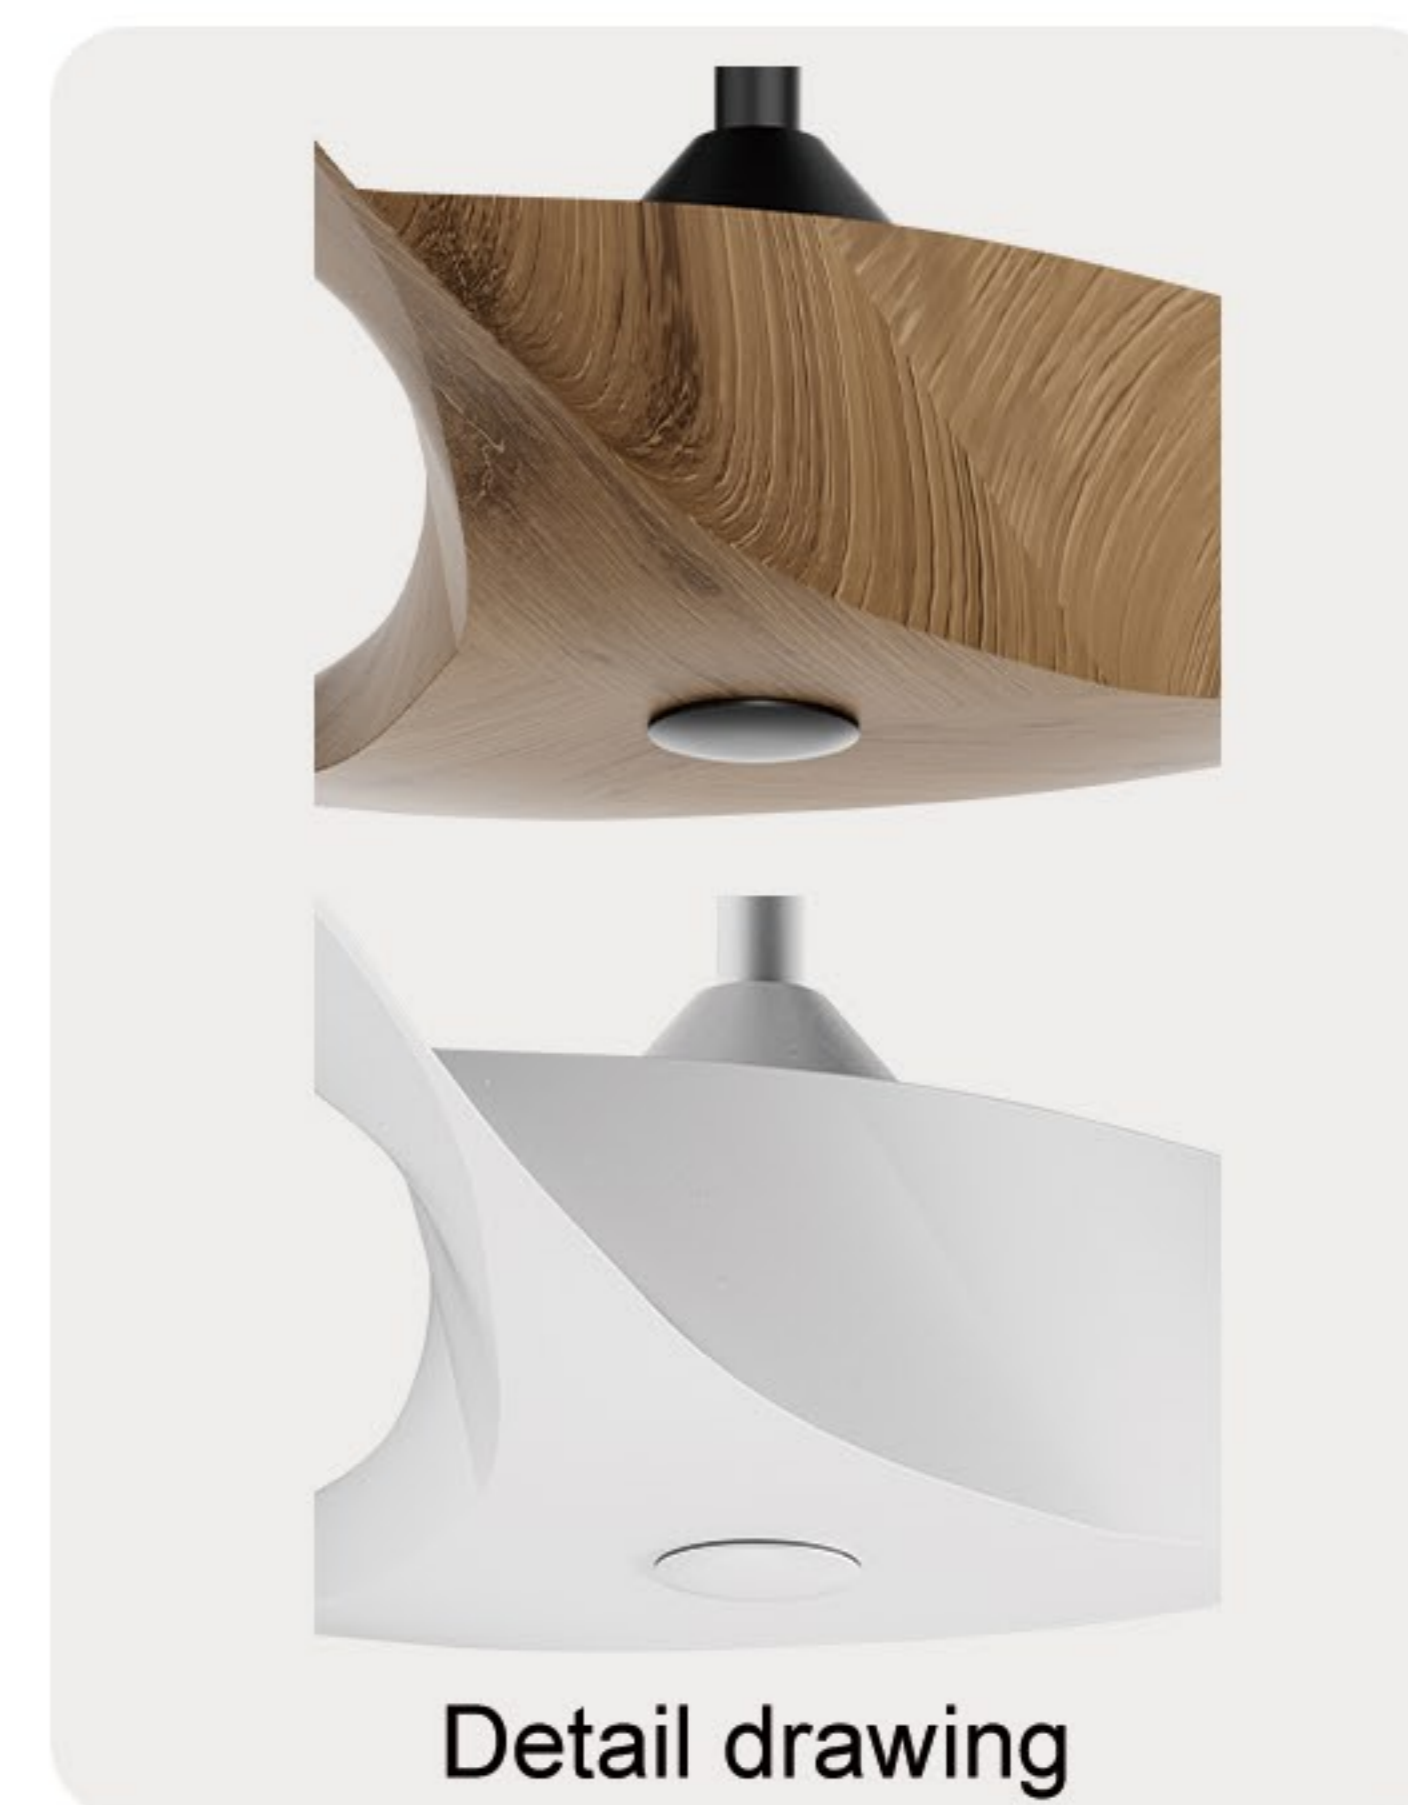

Model:HSF-135AD52C03

- Application areaMotor
- Speeds 1 2 3 4 5 6
- Maximum inclination 13°
- Timing 2h 4h
- Night mode
- Wide angle air supply
- Forward and reverse
- Tricolor light
- Memory function
- Remote control

- Wood
- Hardware
- Acrylic
- 52inches

Speeds		1	2	3	4	5	6
Revolutions per minute		109	119	129	142	154	168
Volume		33	34	37	40	43	47
Motor Power		8.9	12.2	15	20.6	26.4	30