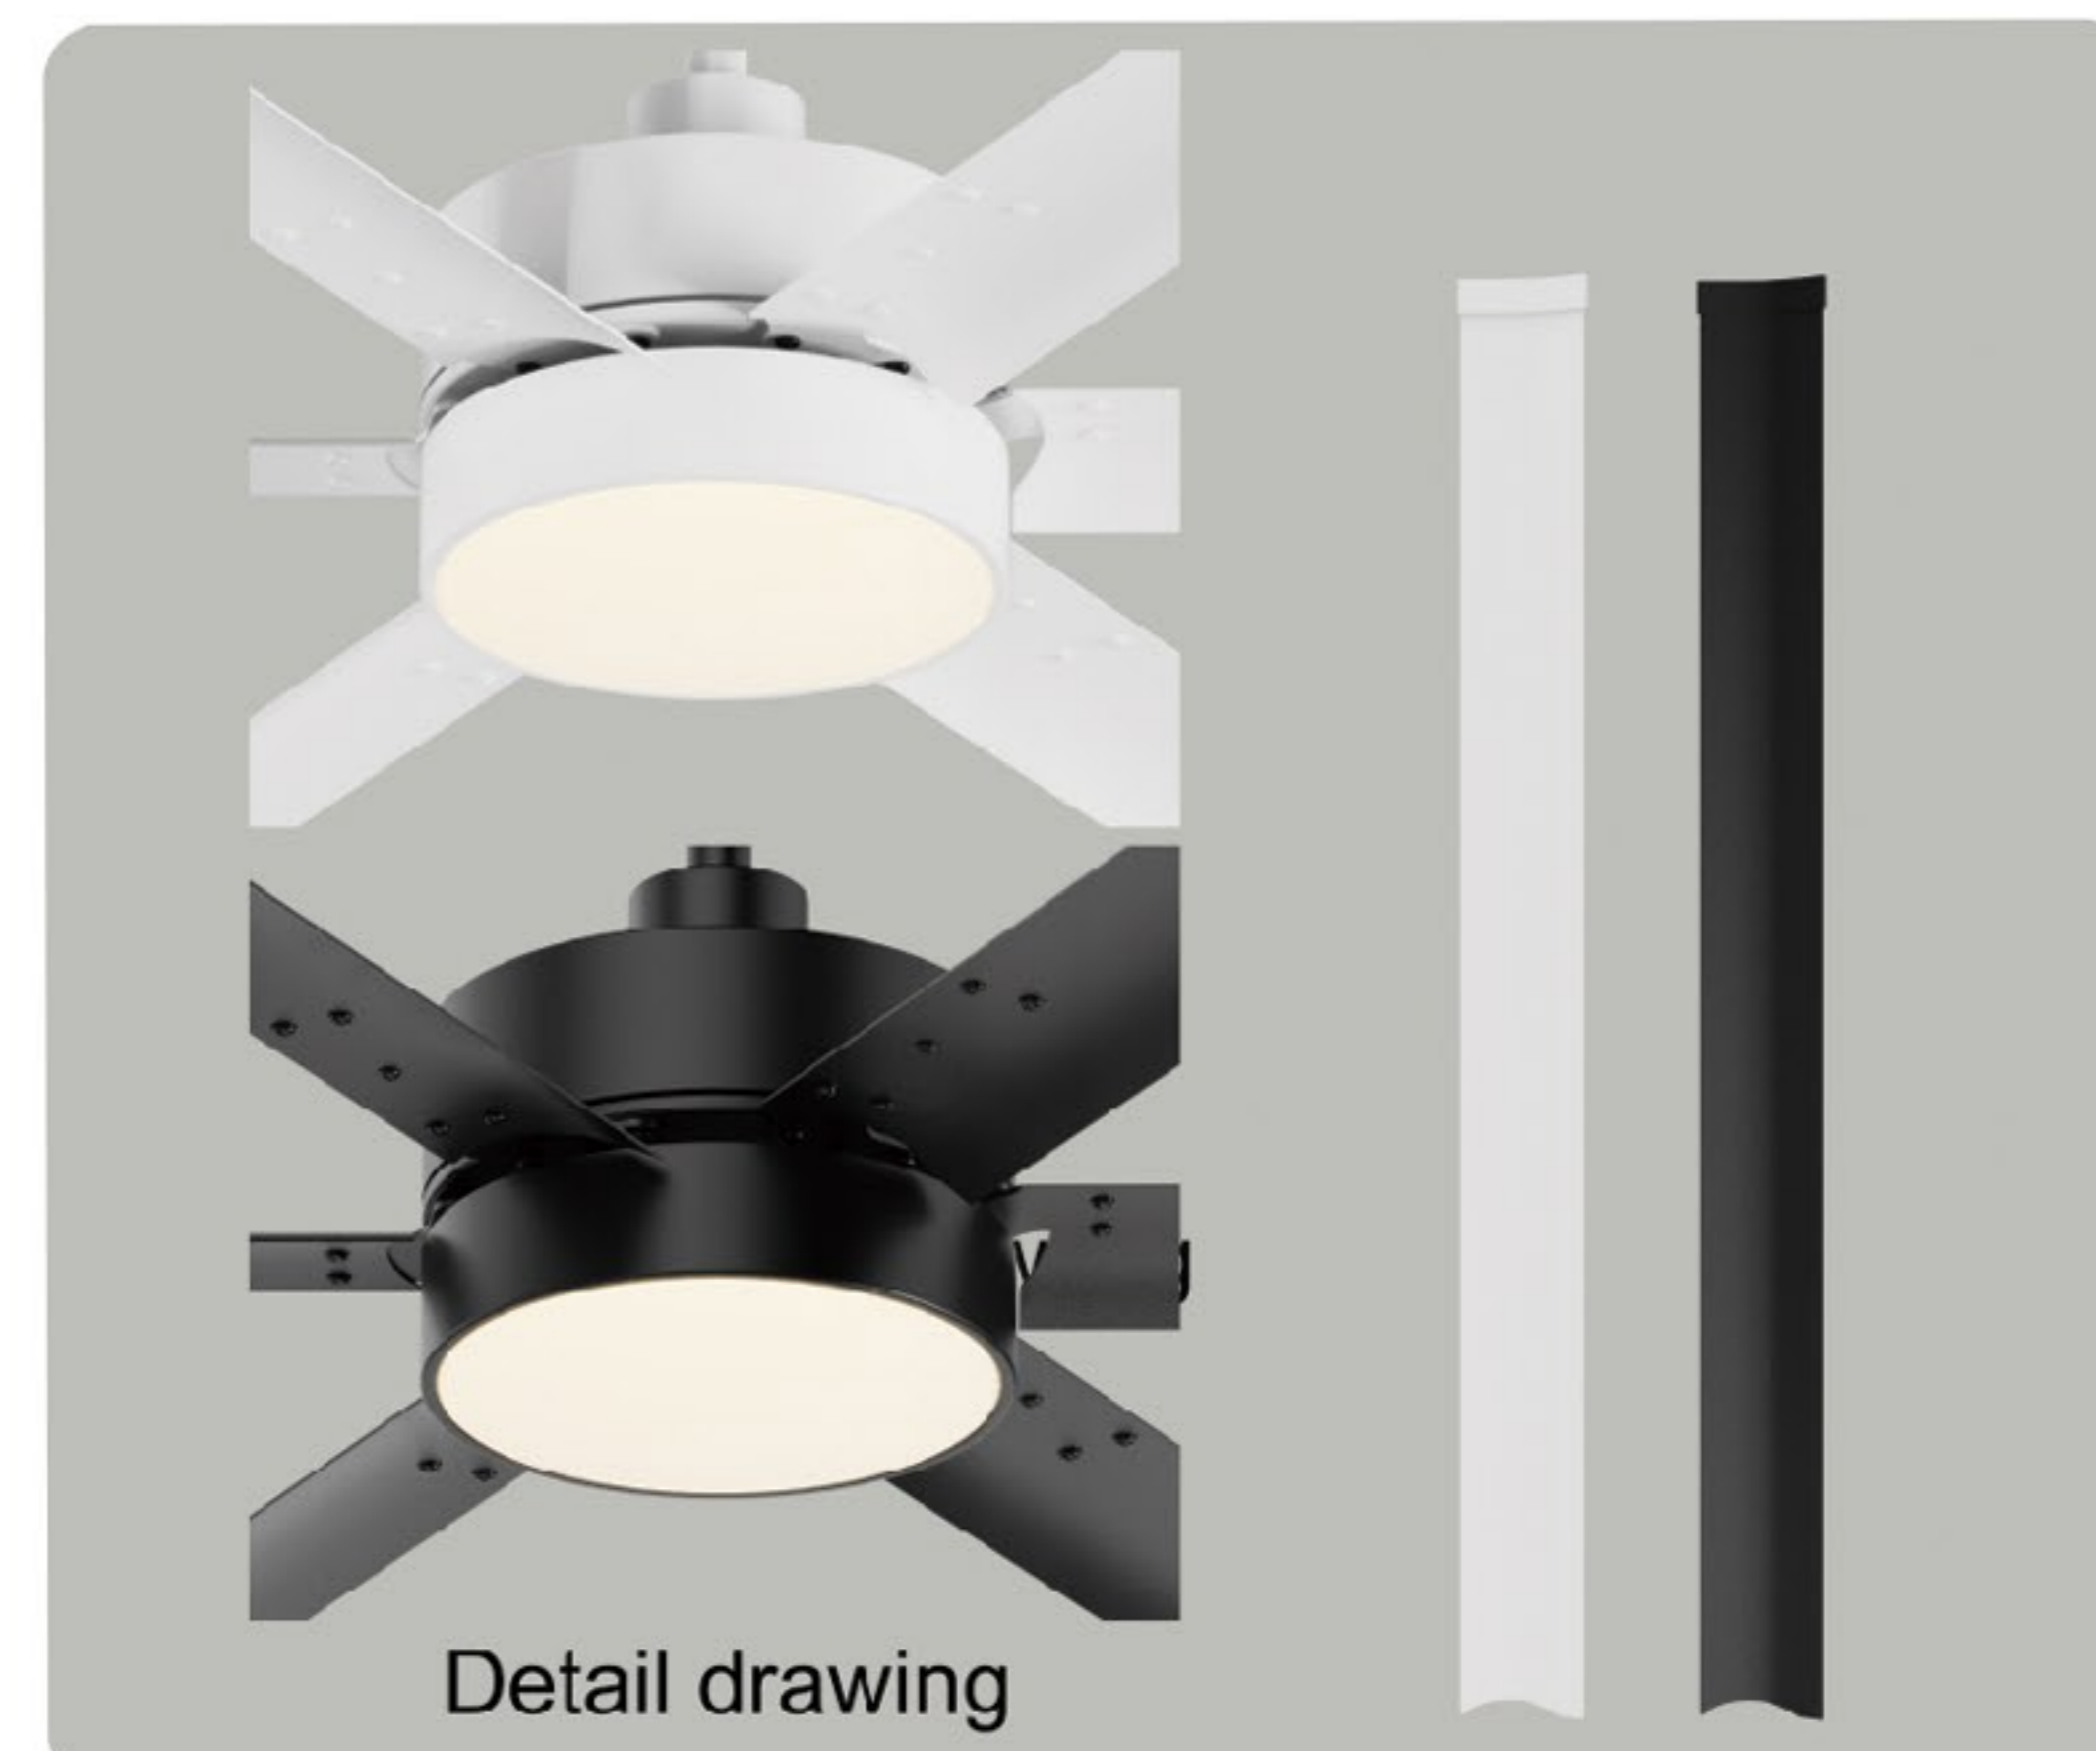

Model:HSF-018LD100C06

- Application
  areaMotor
- Speeds
  1 2 3 4 5 6
- Maximum
  inclination
  13°
- Timing
  2h 4h
- Night mode
- Wide angle
  air supply
- Forward and
  reverse
- Tricolor light
  W N C
- Memory
  function
- Remote
  control

- **24W**
- Wood
- Hardware
- Acrylic
- **100inches**

		1	2	3	4	5	6
Speeds							
Revolutions per minute		32	40	49	59	64	69
Volume		33	34	37	40	43	47
Motor Power		5.6	9.4	17.7	33.1	45.1	62.2